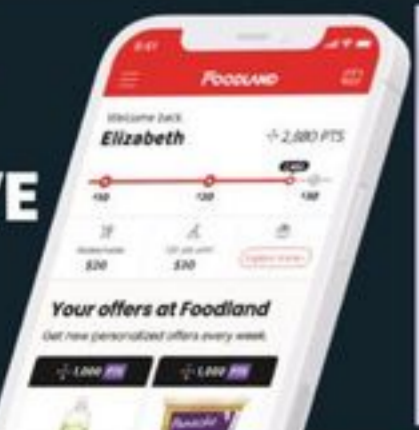

SPEND $50 OR MORE, GET **500 PTS** WHEN YOU LOAD THIS OFFER in the Foodland app or at mygroceryoffers.ca

Scan QR code to download or open the app

HAPPY LONG WEEKEND
Please See Local Store or Online for Holiday Hours

SCAN FOR OUR DIGITAL FLYER

MAY 2024 PRICES EFFECTIVE FROM MAY 16-22
THUR 16 FRI 17 SAT 18 SUN 19 MON 20 TUE 21 WED 22