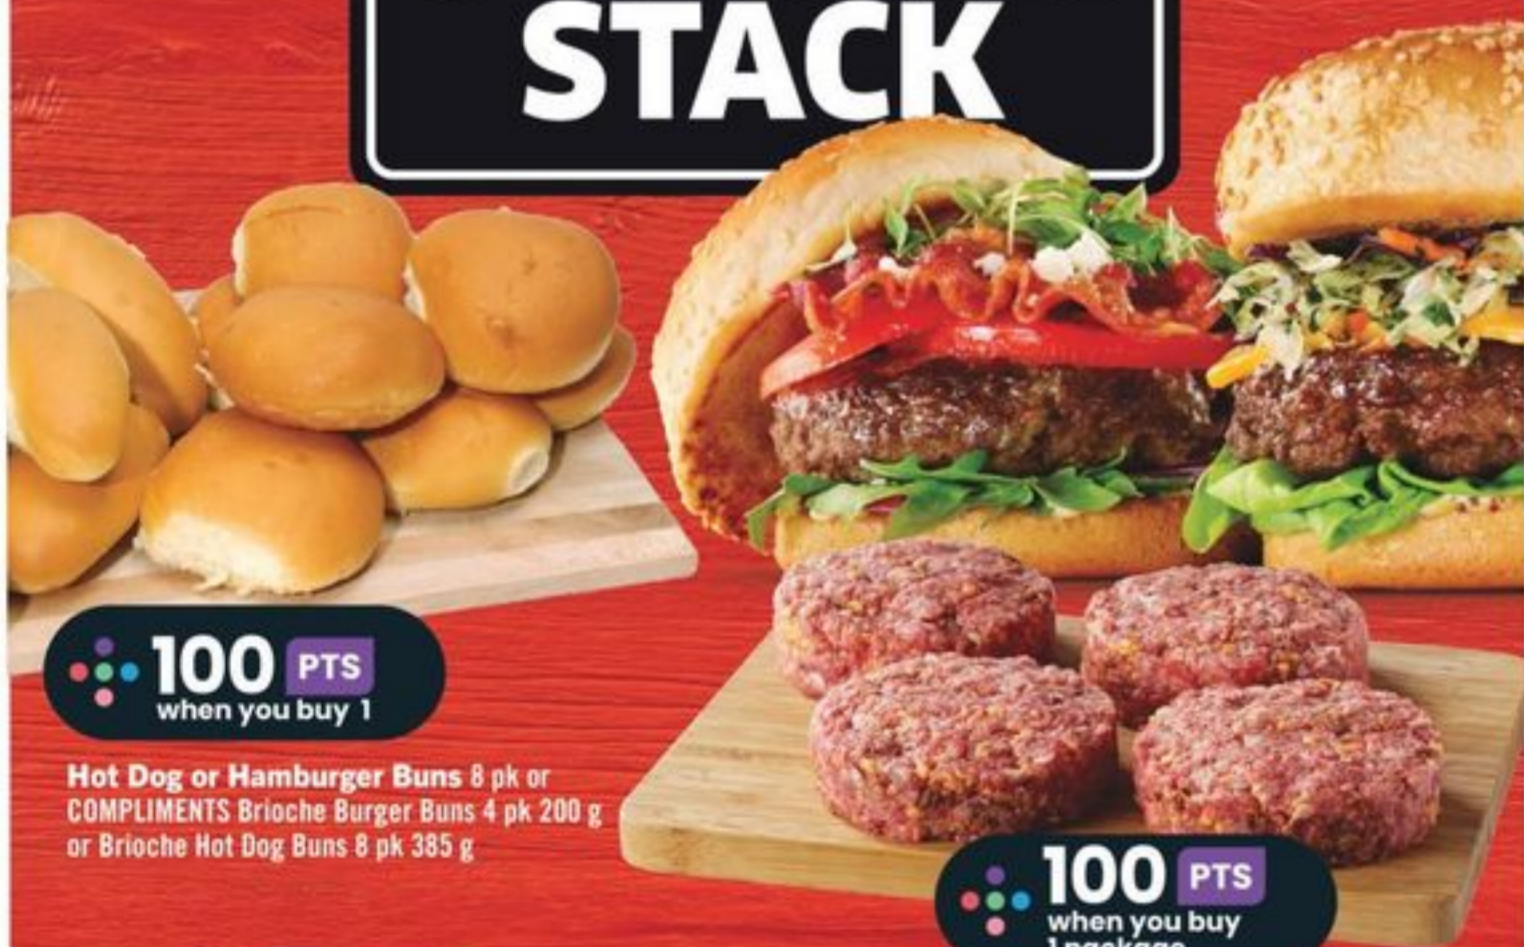

Scene+

SUMMER STACK

100 PTS
when you buy 1

Hot Dog or Hamburger Buns 8 pk or
COMPLIMENTS Brioche Burger Buns 4 pk 200 g
or Brioche Hot Dog Buns 8 pk 385 g

100 PTS
when you buy
1 package

MADE IN-STORE Beef Burgers
plain, seasoned or inclusion