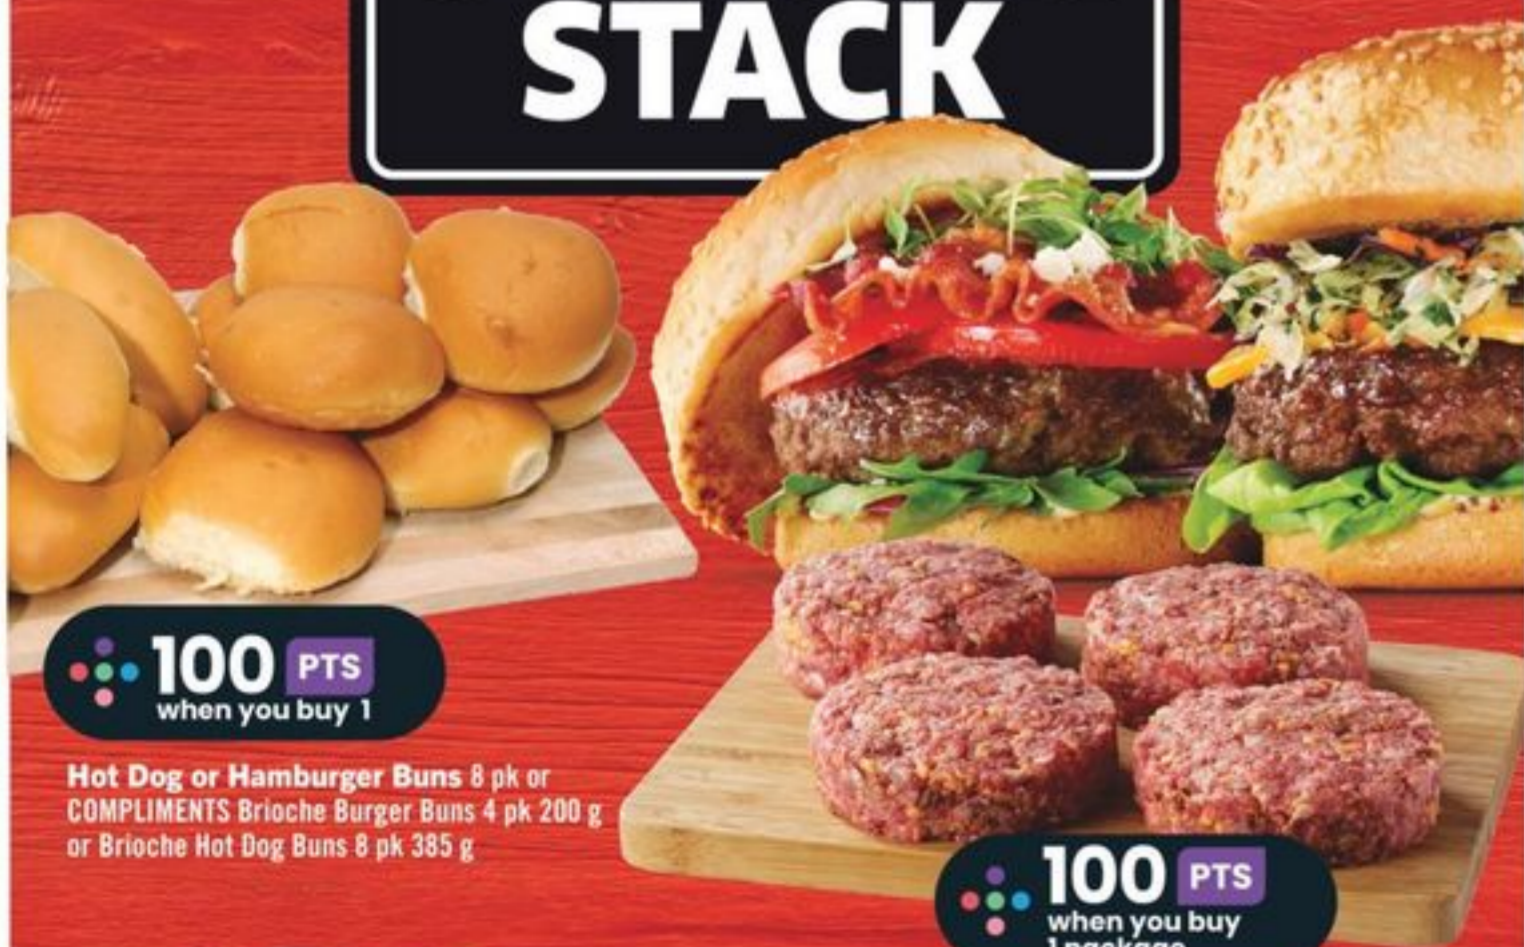

**SAUSAGE
OF THE
MONTH**

Honey Heat
Flavour

4.99
/lb

MADE IN-STORE
Honey Heat Sausage 11.00/kg

Scene+

SUMMER STACK

100 PTS
when you buy 1

Hot Dog or Hamburger Buns 8 pk or
COMPLIMENTS Brioche Burger Buns 4 pk 200 g
or Brioche Hot Dog Buns 8 pk 385 g