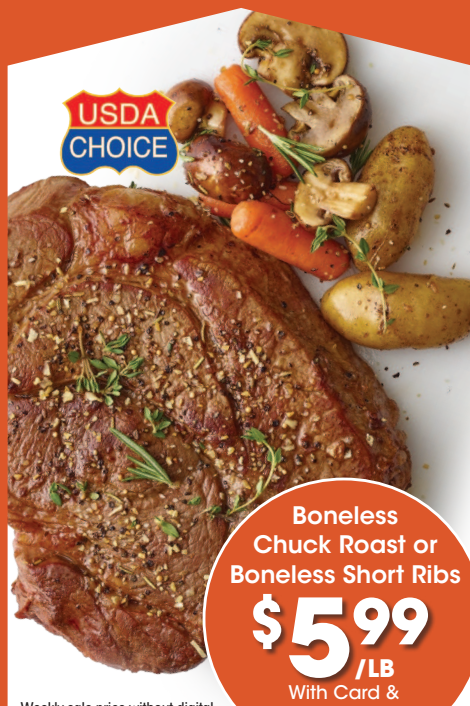

# WEEKLY DIGITAL DEALS

Scan me to download deals

Use each coupon **UP TO 5 TIMES** in one transaction.

Look for these tags.

**USDA CHOICE**

Boneless Chuck Roast or Boneless Short Ribs

**\$5.99** /LB

With Card & Digital Coupon