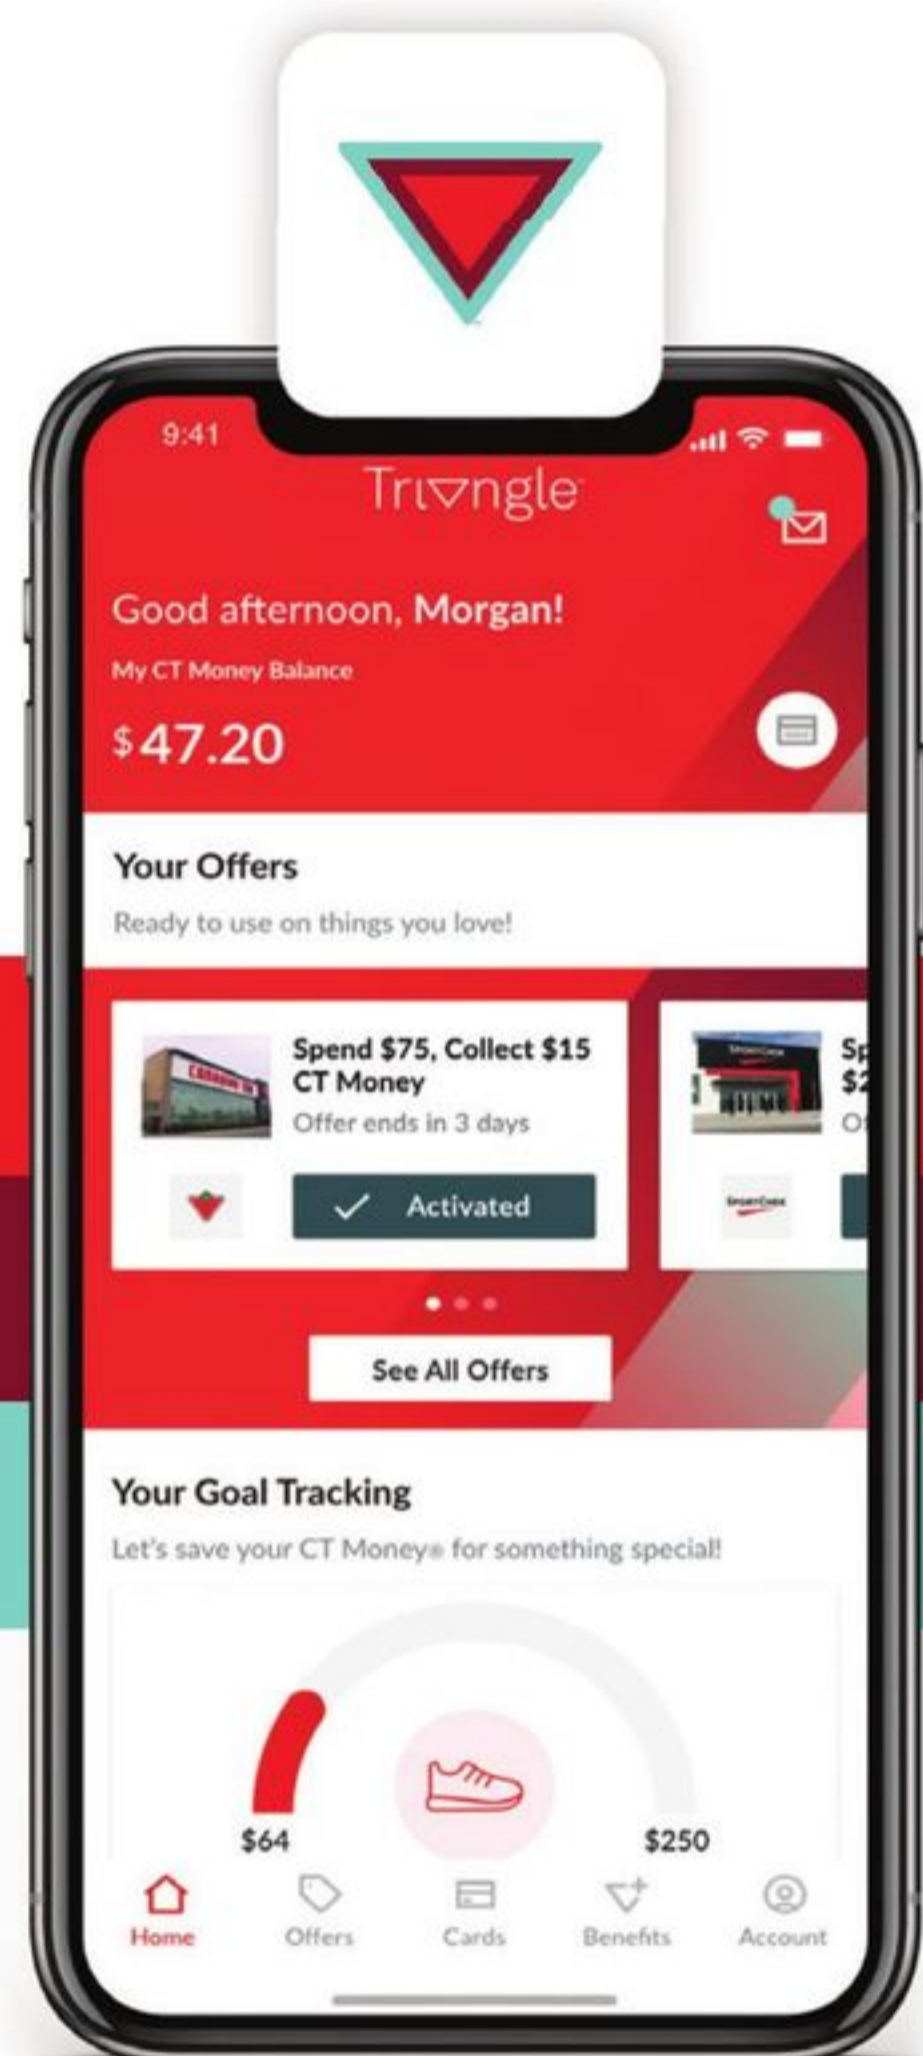

# MAKE THE MOST OF YOUR REWARDS

with the  
Triangle App!

[LEARN MORE](#)

**PREMIER™**  
**SAVE UP TO 20%**

**SAVE 10%**  
**39<sup>99</sup>**  
Reg 44.99

Interior Paint. Available in flat, eggshell, satin and semi-gloss finishes. 3.78L. 48-7904X.