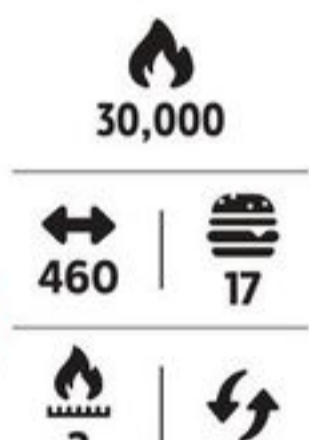

SAVE $50
Sale 449.99
18.75/24 mo**
Reg 499.99
Revolution
BBQ. 85-3139-2.