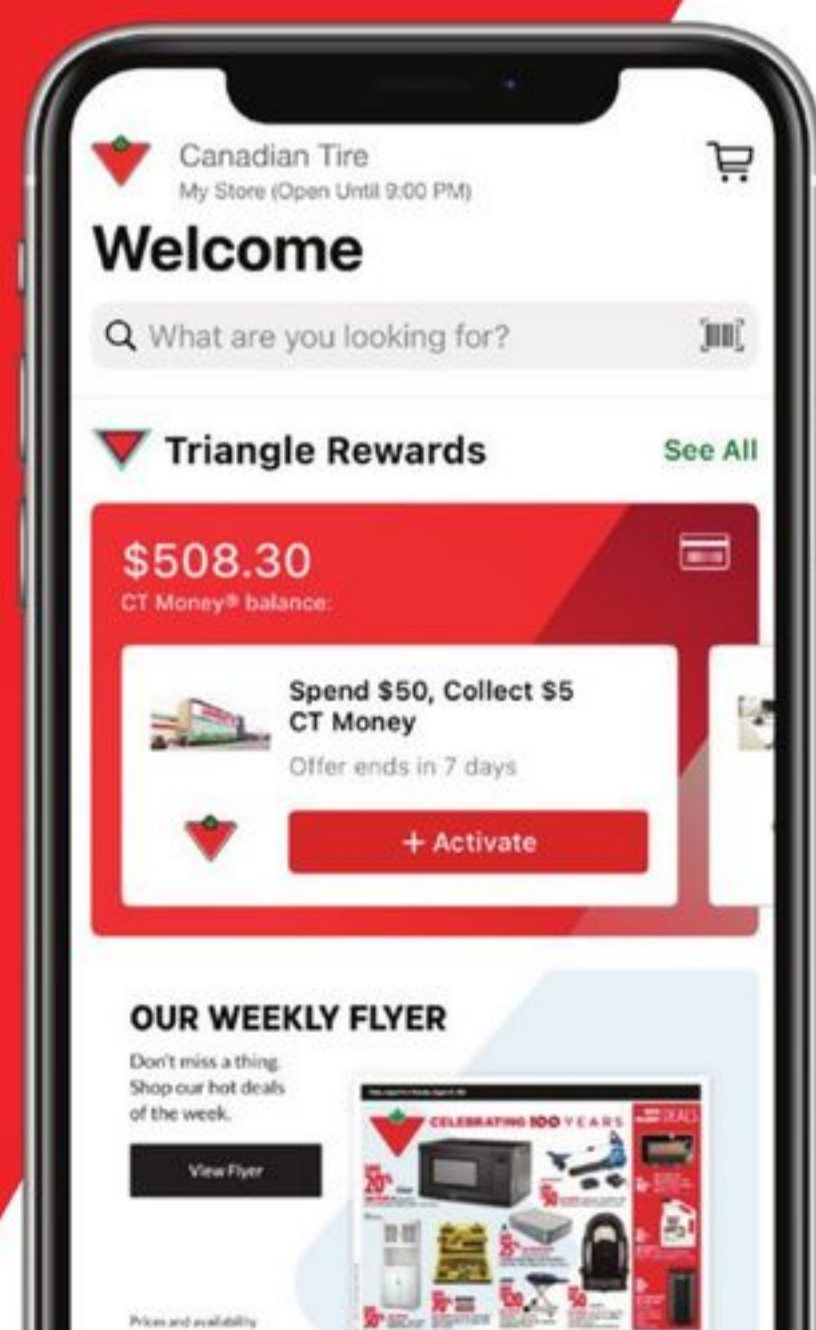

**SAVE UP TO 25%**

**1 Sale 229.99** 9.59/24 mo\*\*  
**Reg 299.99** Mercier Dining  
 Table. 88-2029-4.  
**2 Sale 59.99** **Reg 79.99**  
 Mercier Dining Chair.  
 88-2028-6.

# Looking for the best deals?

Download the CT app for access to our digital flyer and to activate Triangle Rewards.

[Download Now](#)

**SHOP  
SMARTER  
AT**

**CANVAS**

Reversible (plain/quilted) cushions

**GREAT VALUE**  
**1499<sup>99</sup>**  
 62.50/24 mo<sup>††</sup>