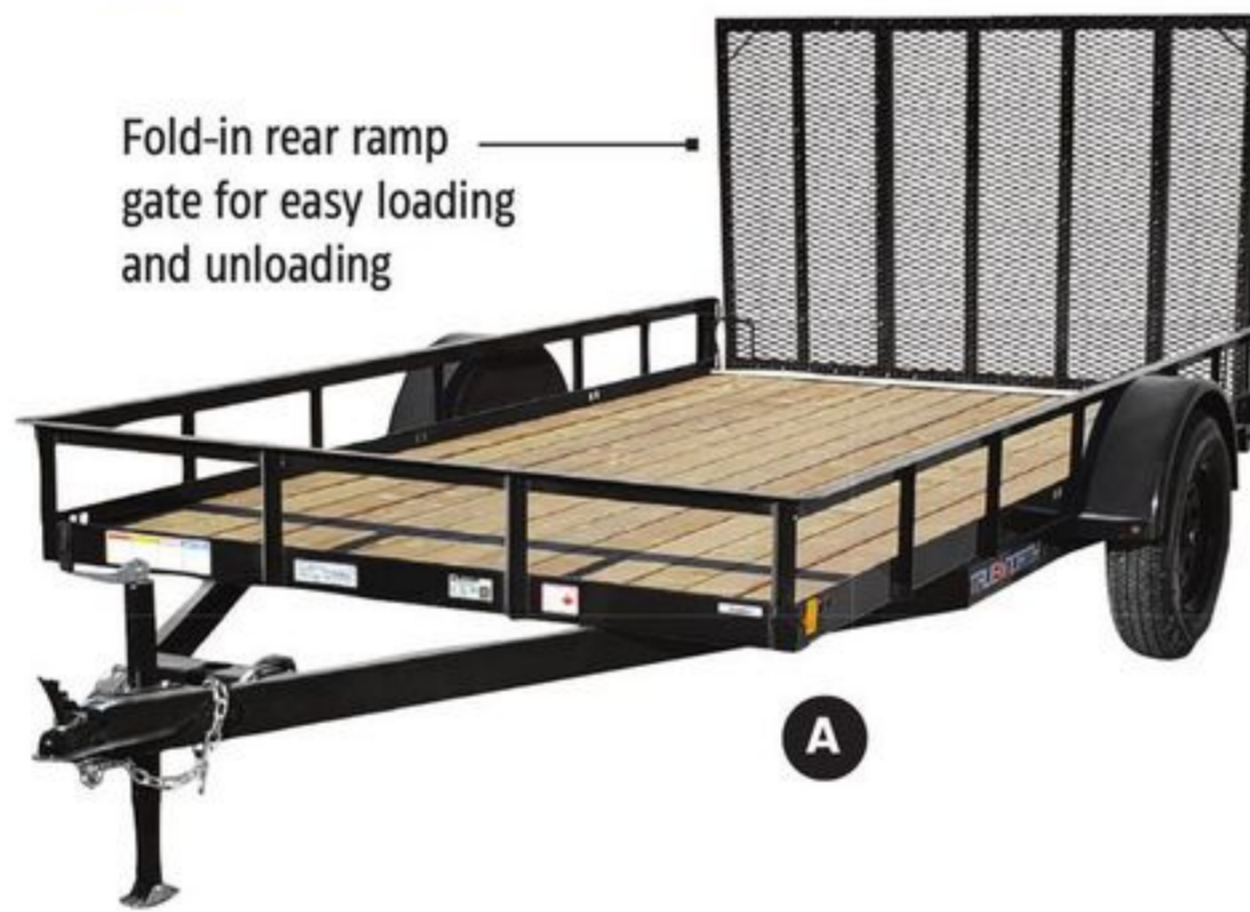

Hitch, tread explore

Help elevate your hauling experience, from smooth highway to challenging off-road paths.

SAVE UP TO $195
77" X 12' UTILITY TRAILERS WITH GATE
Treated wood floor for all-weather use and long-term durability.

A. BLACK PAINTED 40-8635-6.
Reg. 3599.99...**SALE 3419.99**
142.50/24 mo**

B. GALVANIZED STEEL 40-8636-4.
Reg. 3899.99...**SALE 3704.99**
154.38/24 mo**

Fold-in rear ramp gate for easy loading and unloading