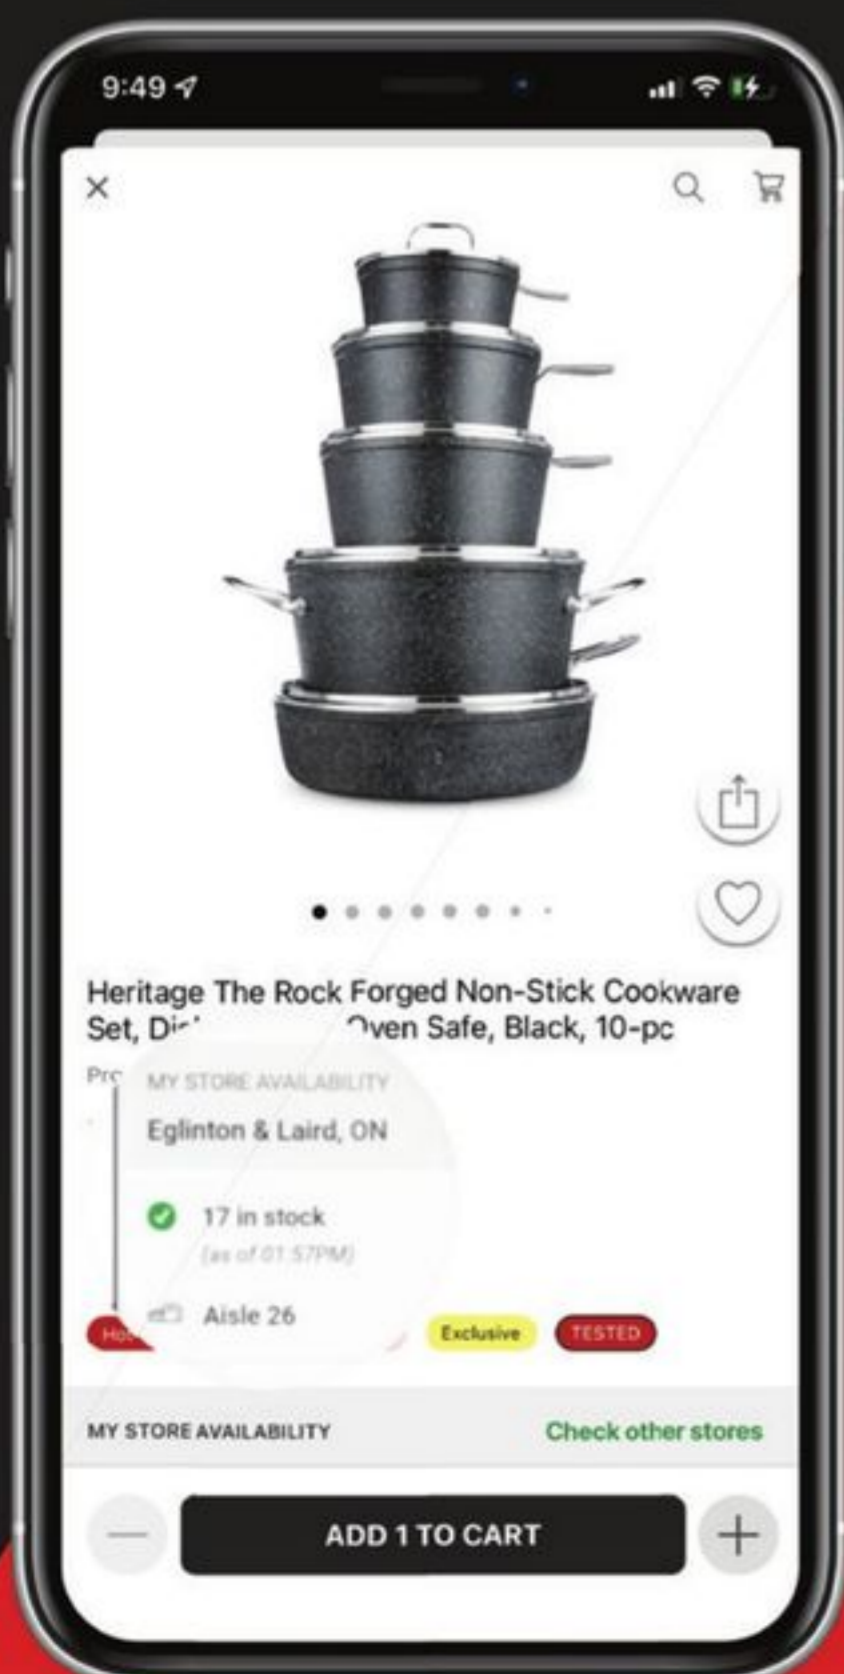

**Shopping
in-store?
See what's
in stock
and find
items fast
with the
CT app.**

Download Now