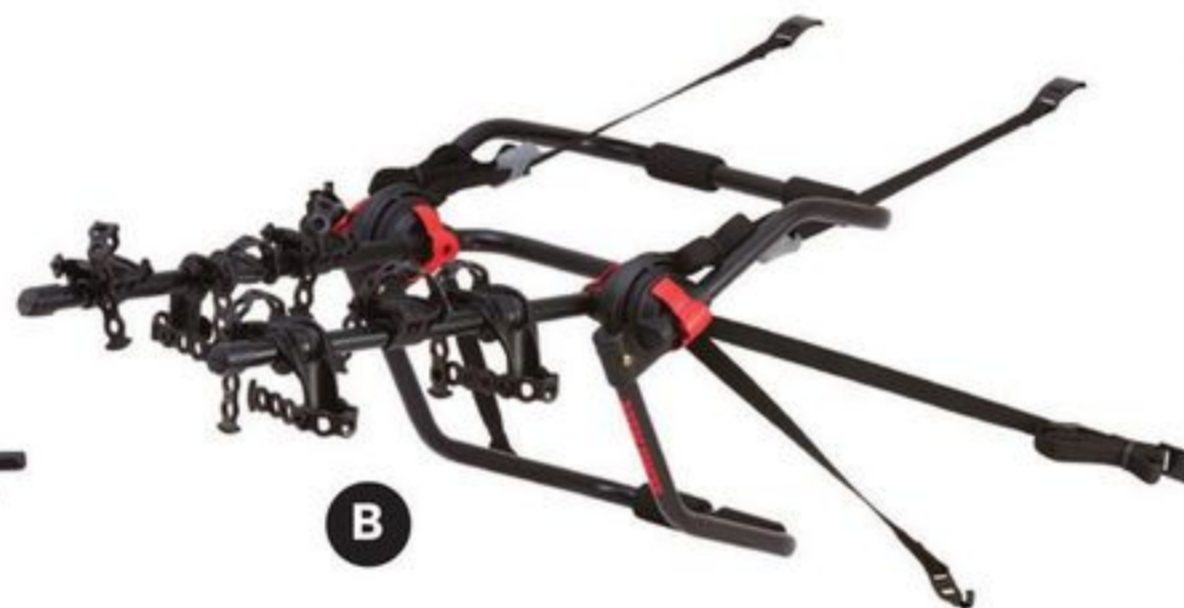

THULE
SWEDEN

SAVE
20%

CONVOY XT ROOFTOP CARGO BOX DualSide opening for convenient mounting, loading and unloading. 40-1588X. Reg. 829.99-879.99
SALE 659.99-699.99

12 CU-FT

13 CU-FT

$100
Bonus CT Money*

GREAT VALUE
B T2 PRO X 2-BIKE CARRIER
Maximum bike weight of 50-lbs. 40-1953-0...**799.99 33.34/24 mo****

SnugTite Stinger positions the rack securely into the hitch receiver

SeaSucker

SAVE UP TO 35%
TALON OR MINI BOMBER BIKE RACK
Attaches and removes in seconds. Accommodates 1-2 bikes up to 45-lbs each. 40-1839X. Reg. 399.99-649.99
SALE 249.99-519.99

Vacuum mounted roof racks with full vehicle compatibility

SAVE $150
MONKEY BAR ROOF RACK Easy on, easy off solution for roof racks to be removed when not needed. 40-1979-0. Reg. 649.99...**SALE 499.99 20.84/24 mo****

YAKIMA

SAVE
10%

A

B

A. RIDGEBACK 4 TILT-AWAY HITCH MOUNT BIKE RACK **NEW** Fits 1 1/4" and 2" hitch receiver. 40-2219-4. Reg. 489.99...**SALE 439.99 18.34/24 mo****

B. HANGOUT 3-BIKE TRUNK MOUNT BIKE RACK **NEW** Holds up to 3 bikes. 140-0299-6. Reg. 229.99...**SALE 206.99 8.63/24 mo****

FRONTLOADER ROOFTOP BIKE CARRIER 140-0214-8. Reg. 299.99...**SALE 269.99 11.25/24 mo****

10, 15, 18 CU.FT

SAVE 20% ROOFTOP CARGO BAG
ONLY AT Includes carrier, 4 attachment straps, 4 car clips, stuff sack and sewn-in guide. Available in various sizes. 40-1579X. Reg. 169.99-229.99...**SALE 134.99-179.99**

RALEIGH
Only at Canadian Tire

SAVE
UP TO
30%

C. 2-BIKE HITCH MOUNTED E-BIKE CARRIER High load capacity of up to 198-lbs. 40-1931-0. Reg. 599.99...**SALE 479.99 20.00/24 mo****

C

TESTED

D

D. 2+2 BIKE HITCH PLATFORM Holds up to four bikes at a time. 40-1930-4. Reg. 459.99...**SALE 321.99 13.42/24 mo****

E. 3-BIKE TRUNK RACK Includes built-in anti-sway cradles. 40-1927-4. Reg. 169.99...**SALE 126.99**

E