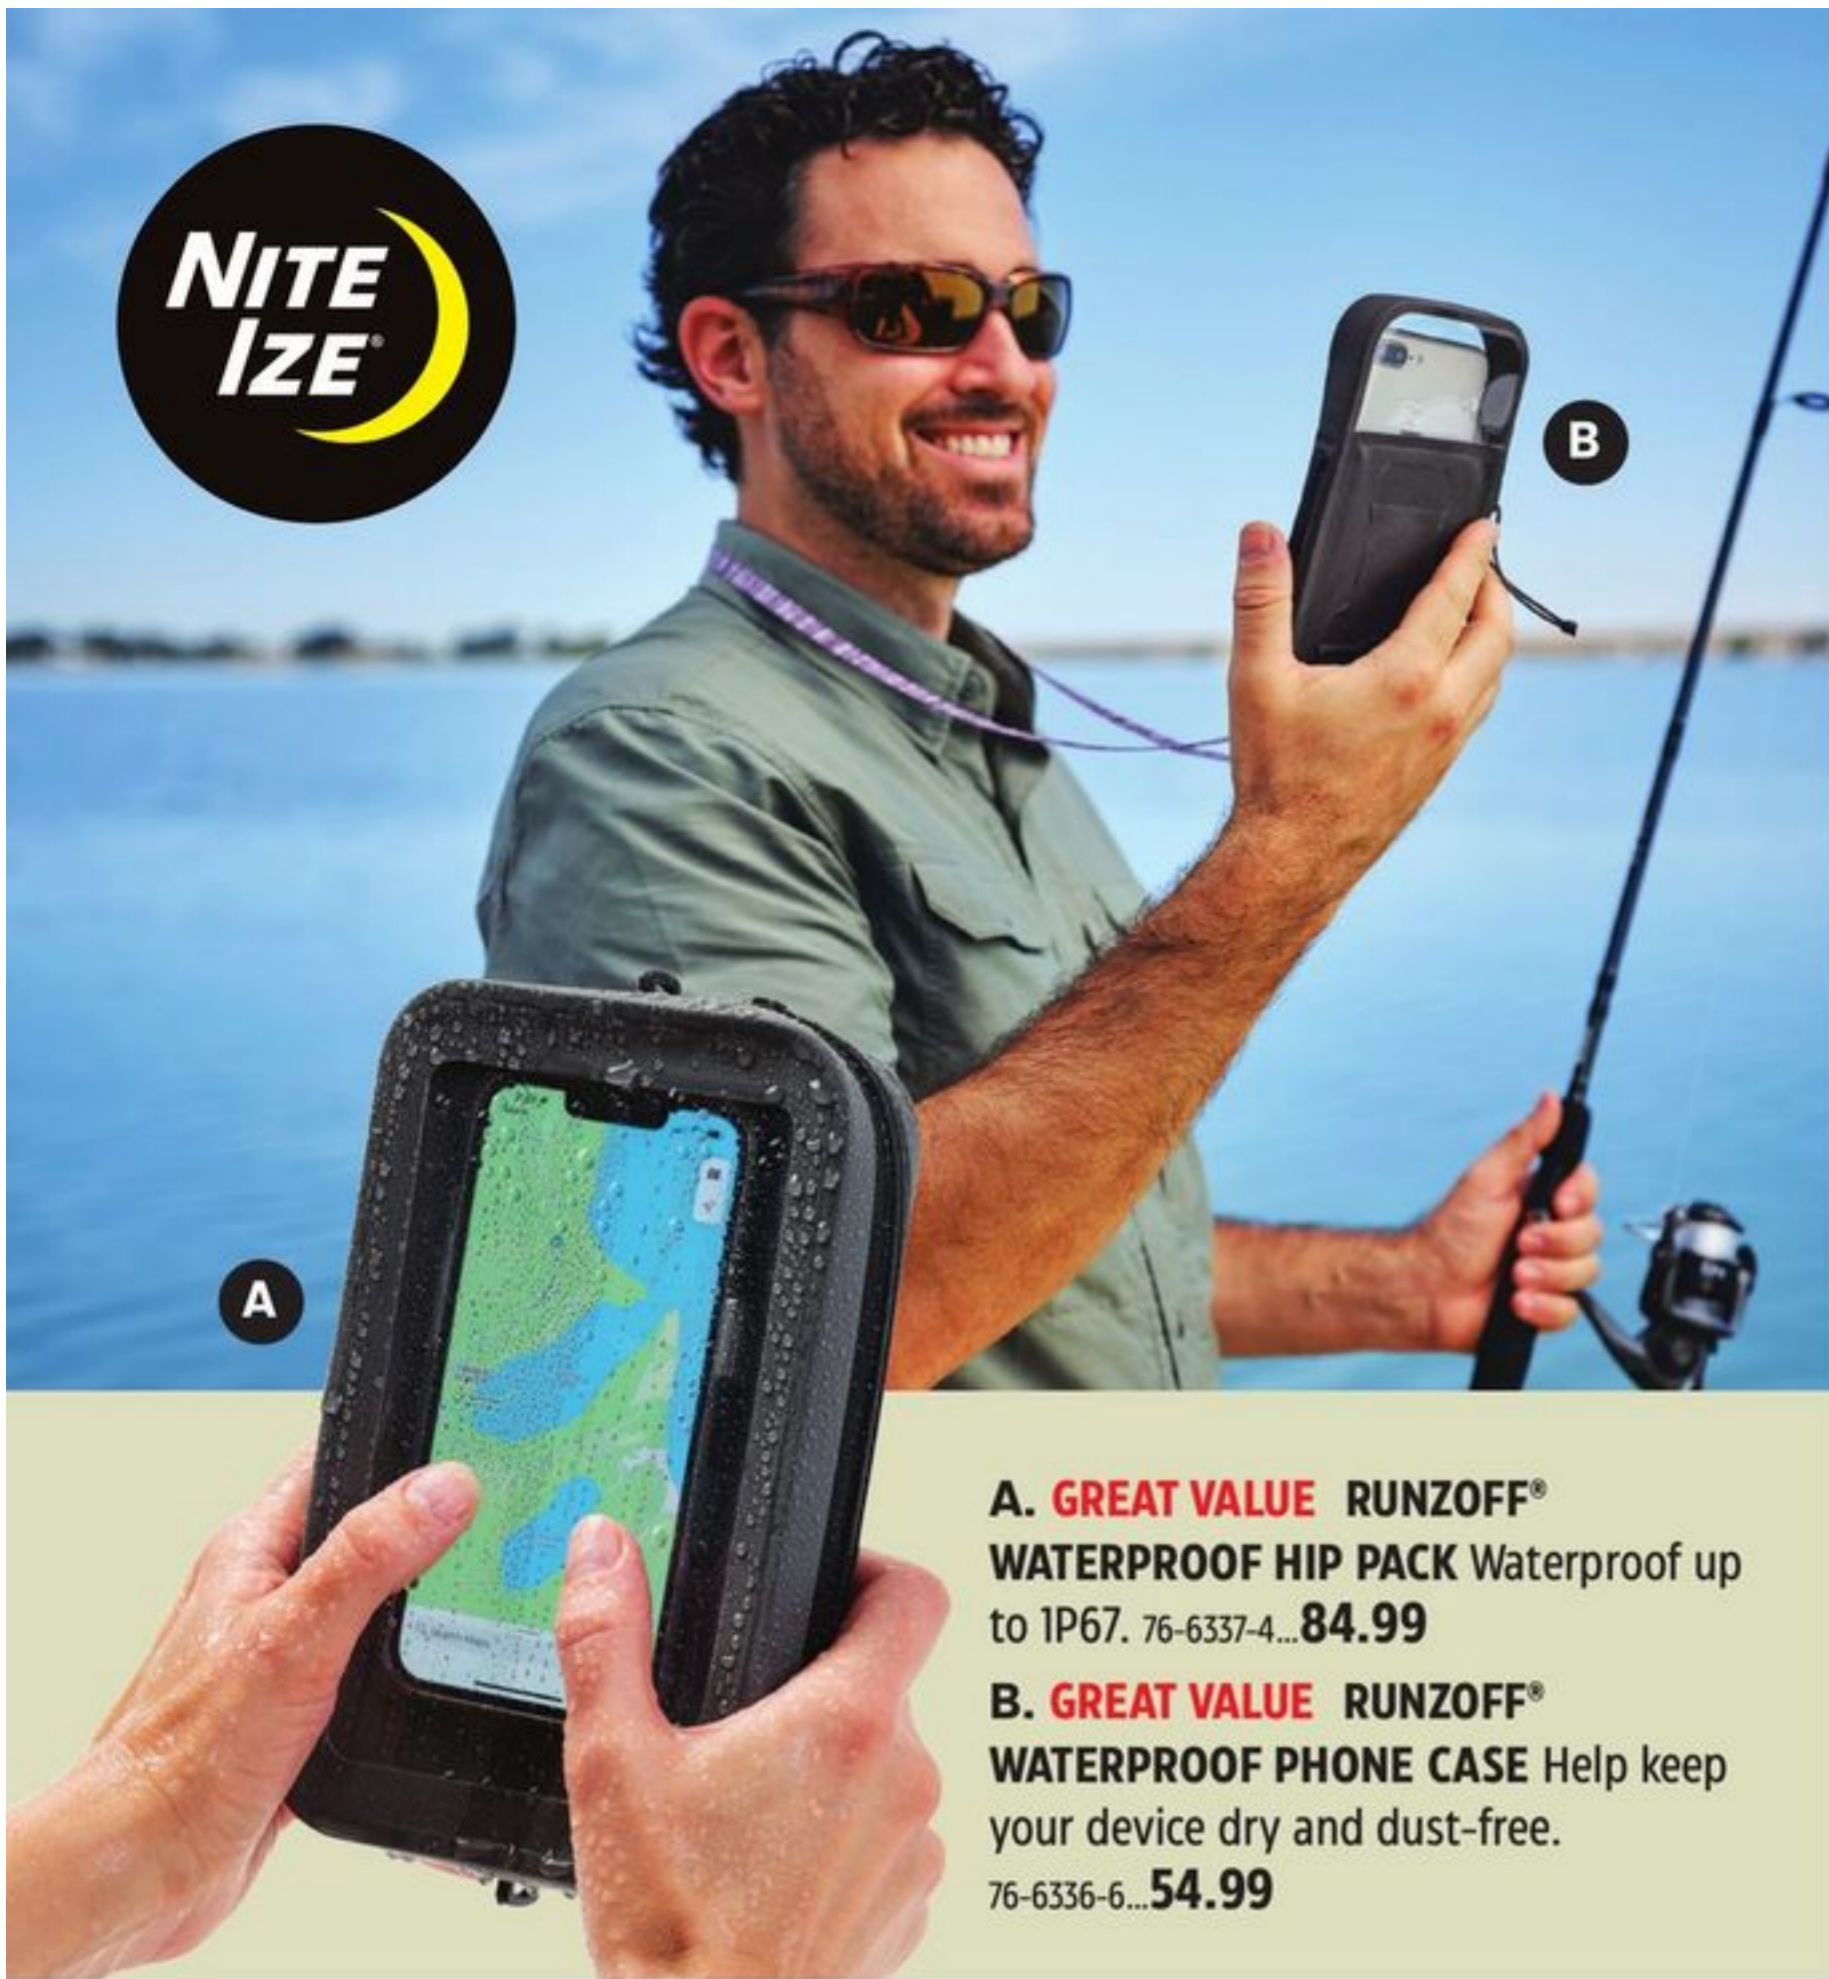

A

B

A. GREAT VALUE RUNZOFF® WATERPROOF HIP PACK Waterproof up to IP67. 76-6337-4...**84.99**

B. GREAT VALUE RUNZOFF® WATERPROOF PHONE CASE Help keep your device dry and dust-free. 76-6336-6...**54.99**

RELIANCE

GREAT VALUE C. LUGGABLE LOO PORTABLE CAMPING TOILET Economical alternative to flush units. 76-1502-0...**49.99**

D. LUGGABLE LOO SEAT AND COVER 76-6293-6...**21.99**

C

D