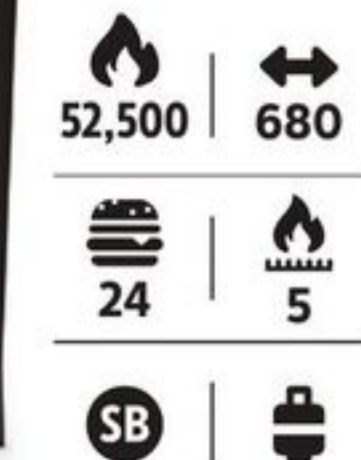

DE0318-24 0

SAVE \$200

Sale 499.99 20.84/24 mo^{††} **Reg 699.99** Avenue Conversation Set, 4-Pc. 2 armchairs, 1 loveseat and 1 coffee table. 188-1372-2.
Save \$400 Sale 1099.99 45.84/24 mo^{††} **Reg 1499.99** CANVAS Renfrew Conversation/Dining Sectional Set. 88-2040-4.

SAVE \$100

Sale 349.99 14.59/24 mo^{††} **Reg 449.99** Prime Gas BBQ Grill. 85-3178-8.

SAVE \$100

Sale 279.99 11.67/24 mo^{††} **Reg 379.99** Discover Gas BBQ with Push-Button Ignition. 85-0205-2.

GREAT VALUE