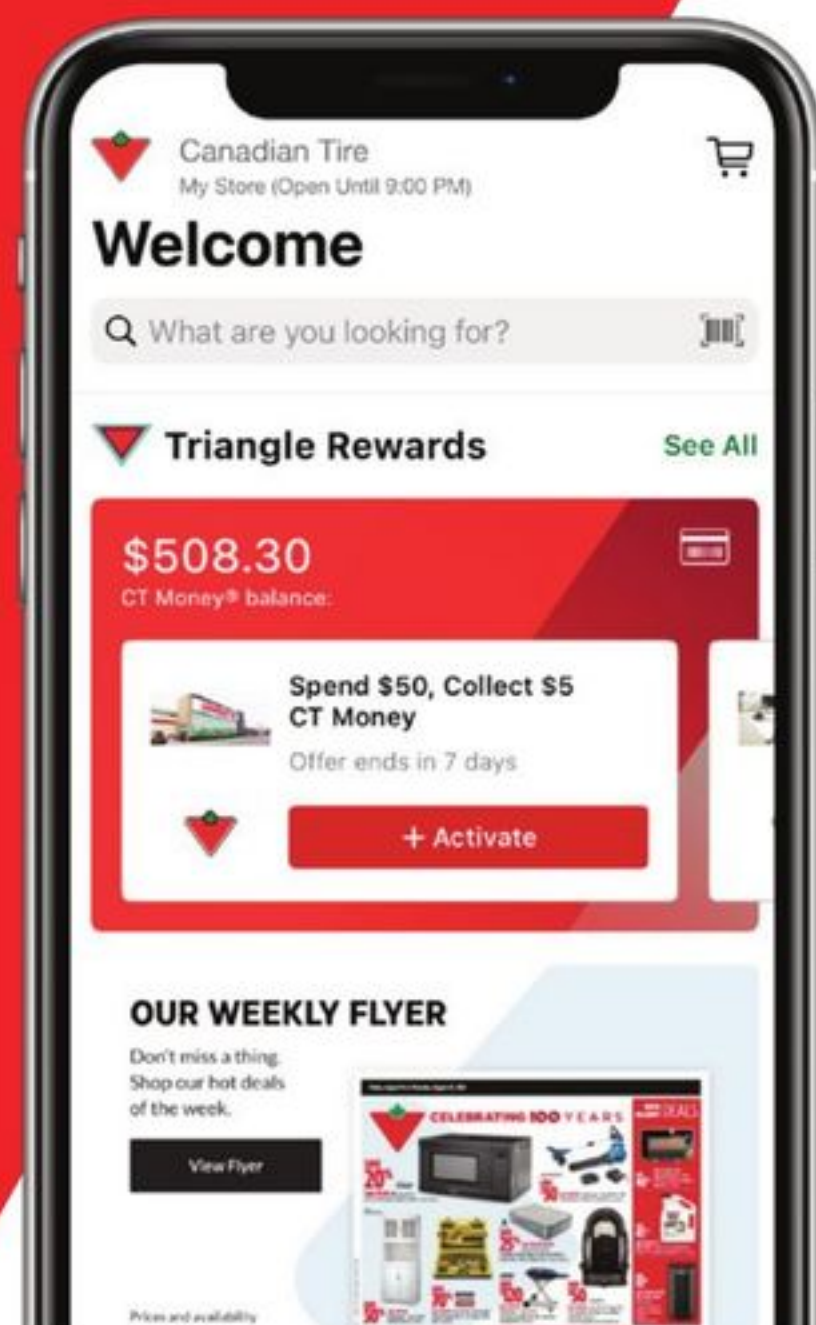

DE0317-24 0

Looking for the best deals?

Download the CT app for access to our digital flyer and to activate Triangle Rewards.

[Download Now](#)

**SHOP
SMARTER
AT**

CANVAS

Reversible (plain/quilted) cushions