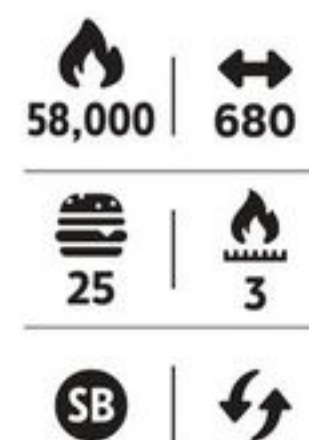

SAVE $70
Sale 579.99
24.17/24 mo**
Reg 649.99
Revolution
BBQ. 85-3166-6.