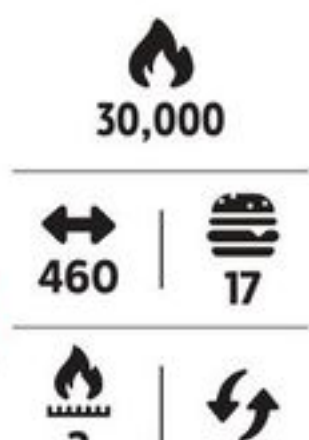

SAVE \$70
Sale 579.99
 24.17/24 mo**
Reg 649.99
 Revolution
 BBQ. 85-3166-6.

SAVE \$50
Sale 449.99
 18.75/24 mo**
Reg 499.99
 Revolution
 BBQ. 85-3139-2.

SAVE \$100
Sale 449.99
 18.75/24 mo**
Reg 549.99
 Cookout BBQ.
 85-3182-6.