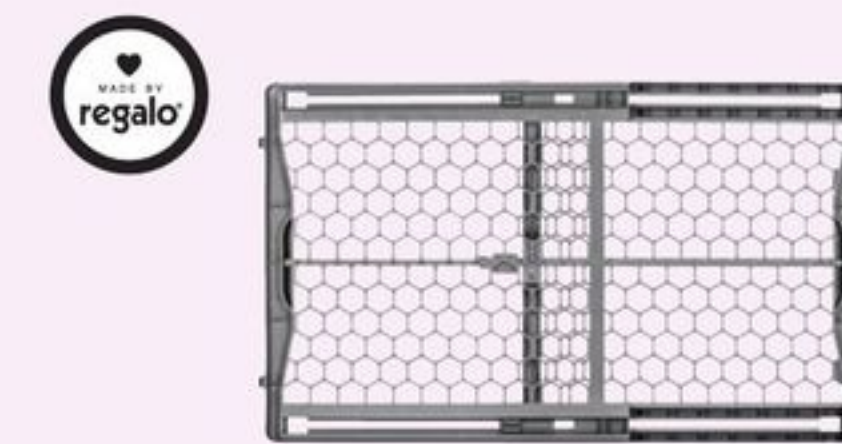

SAVE **20%**

Sale 31.99 Reg 39.99 Expandable Baby Gate. 46-8347-0.