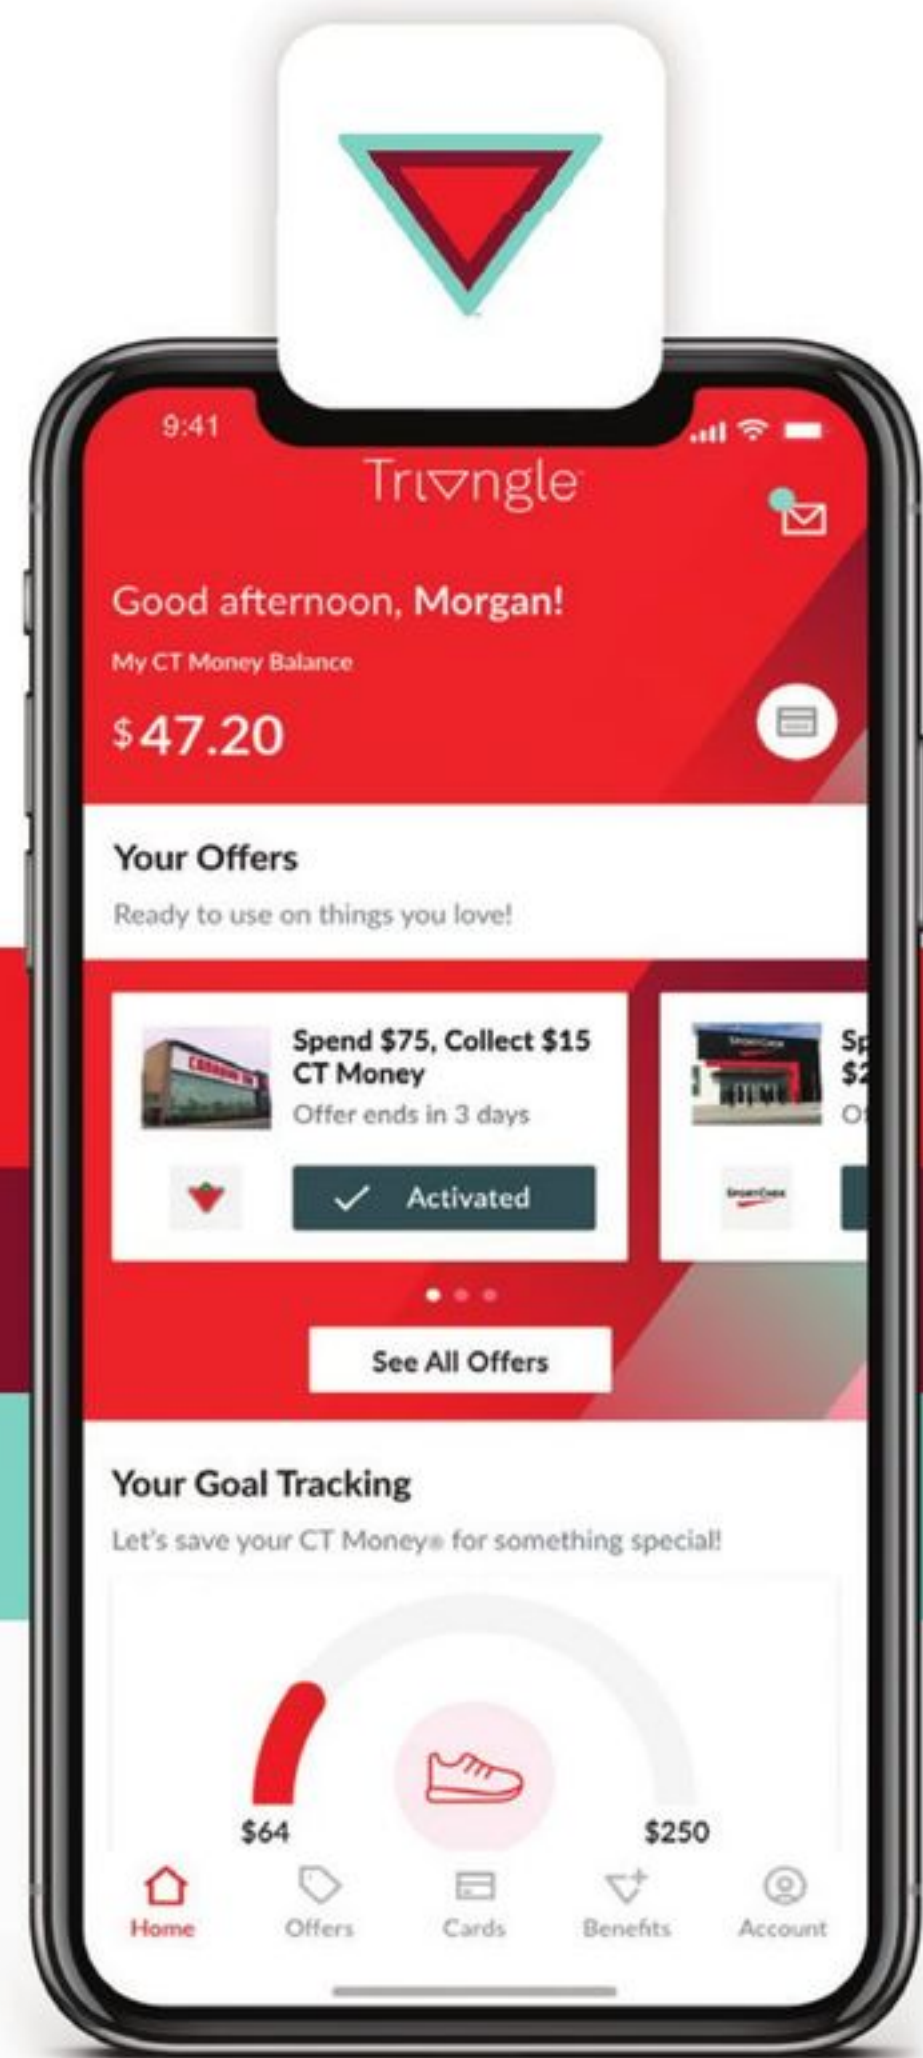

TESTED

MASTERCRAFT®

SAVE 20%

Sale 175.99 7.34/24 mo** Reg 219.99 Pool Pump Kit. 62-3410-8. Sale 63.99-151.99 Reg 79.99-189.99 Selected Utility Pumps. 62-3404X.

MAKE THE MOST OF YOUR REWARDS

with the
Triangle App!