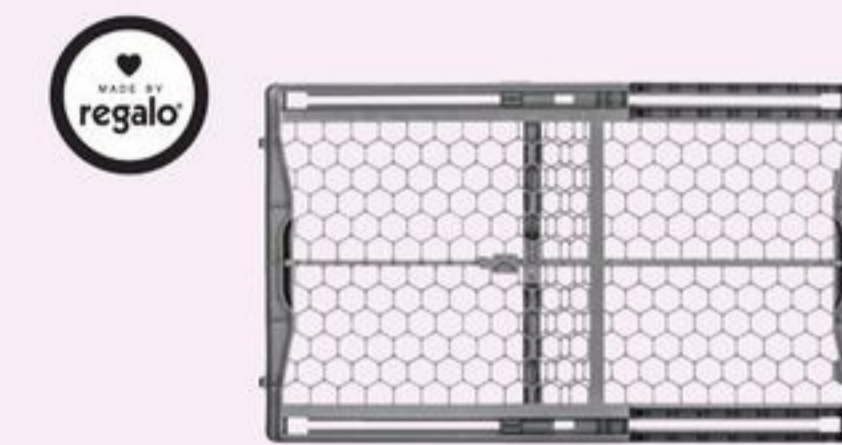

SAVE **20%**

Sale 31.99 Reg 39.99 Expandable Baby Gate. 46-8347-0.