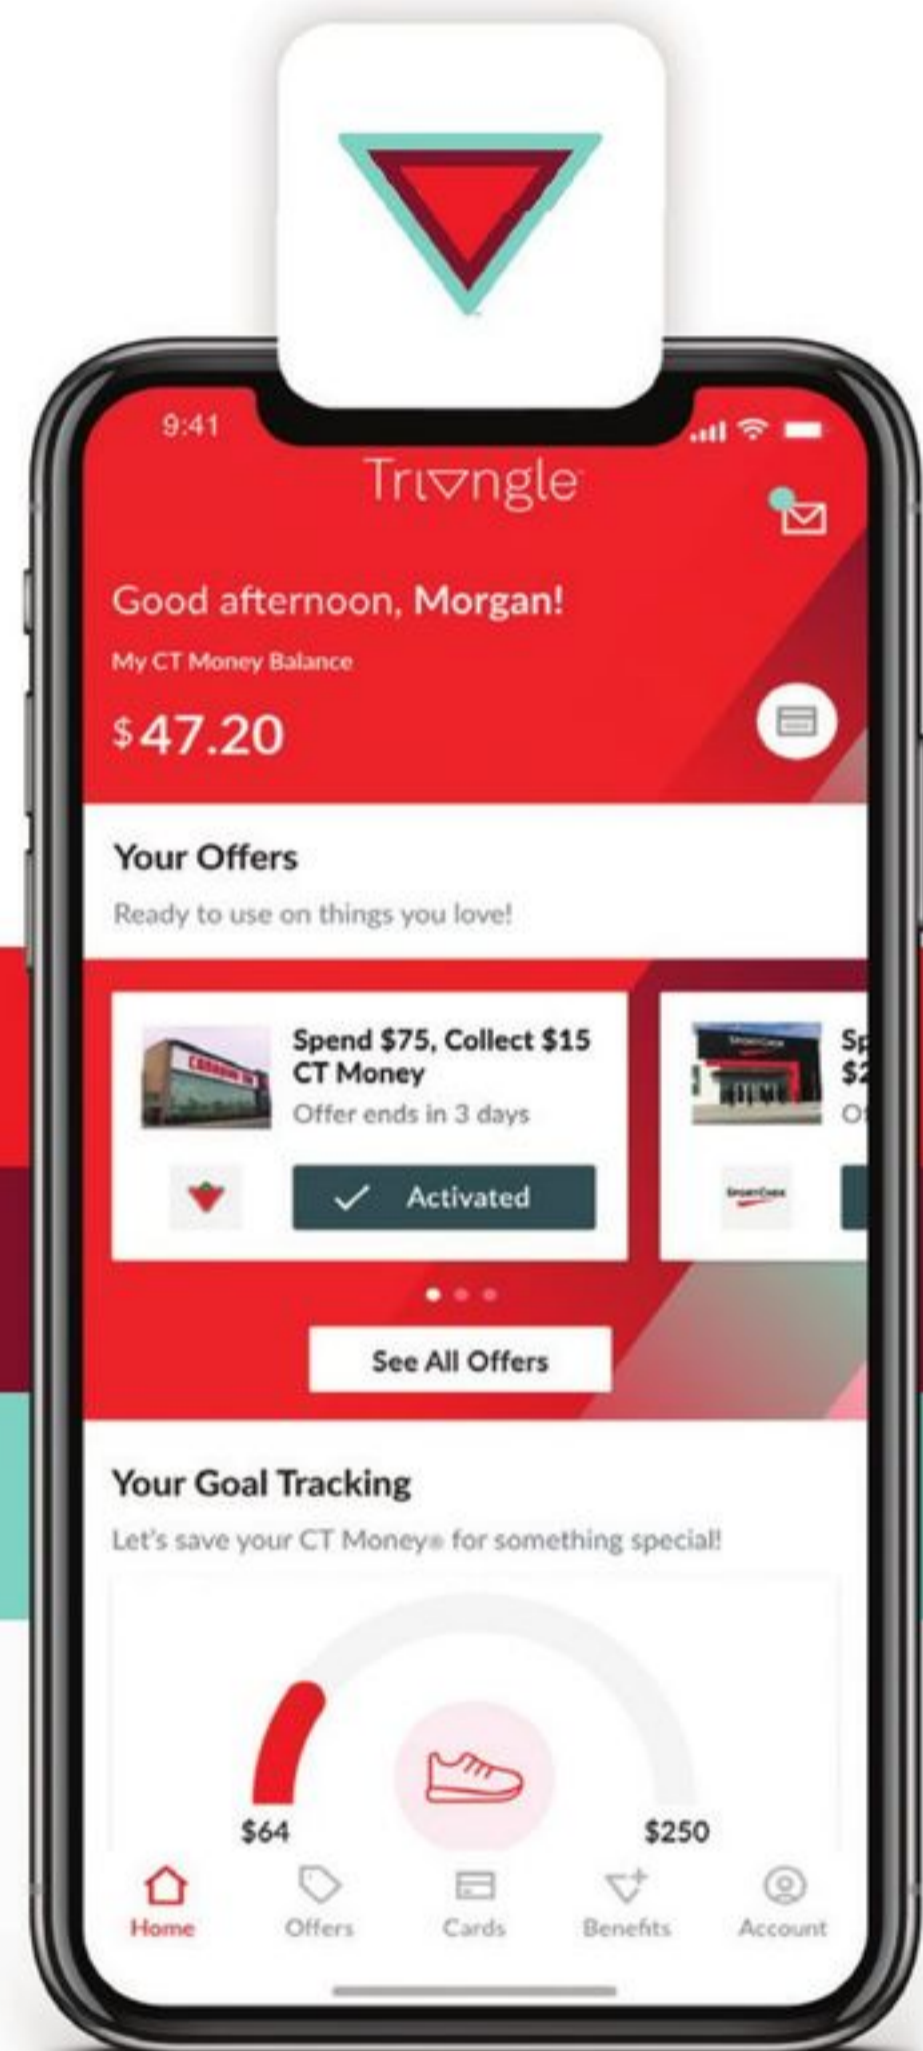

TESTED

MASTERCRAFT

SAVE 20%

Sale 175.99 7.34/24 mo** Reg 219.99 Pool Pump Kit. 62-3410-8. Sale 63.99-151.99 Reg 79.99-189.99 Selected Utility Pumps. 62-3404X.

MAKE THE MOST OF YOUR REWARDS

with the
Triangle App!