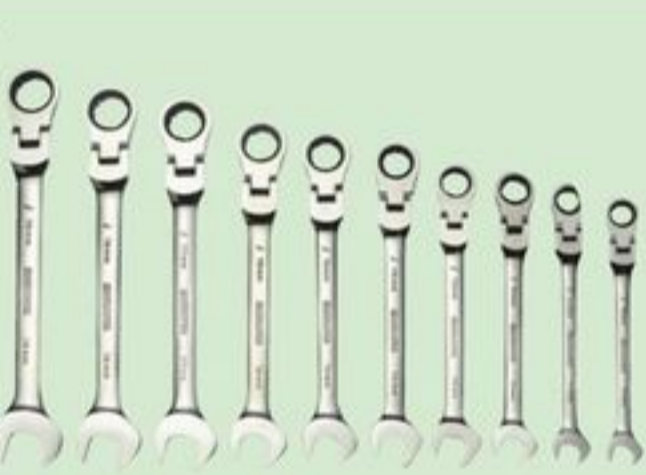

Sale 99.99 ea Reg 199.99 10-Pc 90T Flex-Head Ratcheting Wrench Set. SAE or Metric. 58-1673X. Sale 39.99-69.99 Reg 79.99-139.99 Selected Bit Sockets, Ratchet & Wrench Sets. 58-0465X.

MASTERCRAFT

SAVE 40%