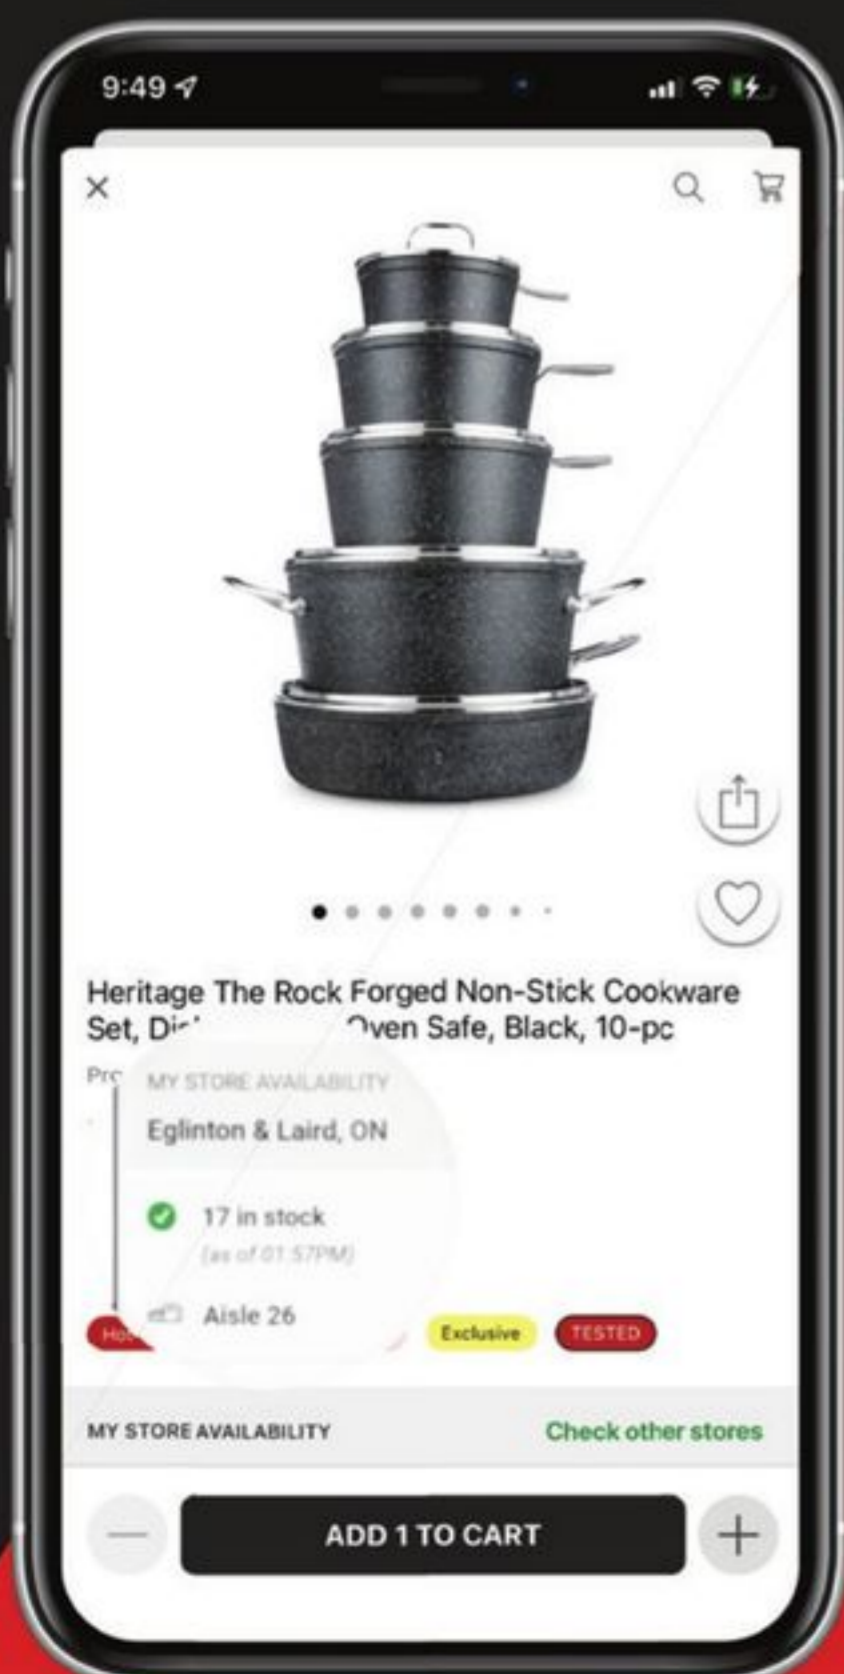

SAVE 10% FURY RV SHOWER HEAD
Available in Brushed Nickel and White colours. 40-9701X. Reg. 52.99-68.99
SALE 47.69-61.99

**Shopping
in-store?
See what's
in stock
and find
items fast
with the
CT app.**

Download Now