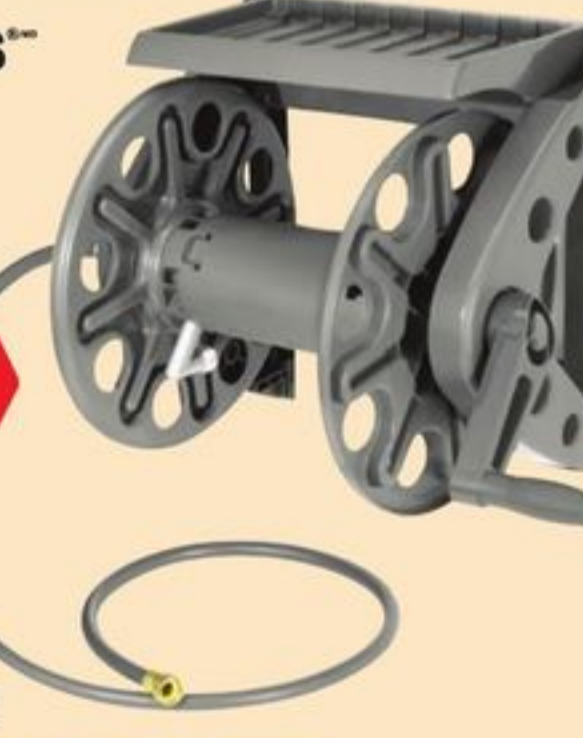

GREAT VALUE

84⁹⁹

50' Garden Hose. Flexible
and durable. 59-4365-0.

YARDWORKS™

GREAT VALUE

84⁹⁹

Wall-Mount Hose
Reel, 225-ft with Shelf. 59-7189-2.

69.99 Wall-Mount Hose Reel. 59-7188-4.