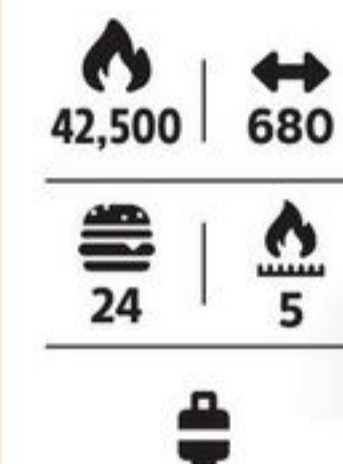

SAVE \$100

Sale 349.99 14.59/24 mo^{††} **Reg 449.99** Prime Gas BBQ Grill. 85-3178-8.

SAVE \$100 **Sale 279.99** 11.67/24 mo^{††} **Reg 379.99** Discover Gas BBQ with Push-Button Ignition. 85-0205-2.

GREAT VALUE
199.99 8.34/24 mo^{††} Prime Gas BBQ Grill. 85-3135-0.
139.99 S280 BBQ. 85-3001-8.