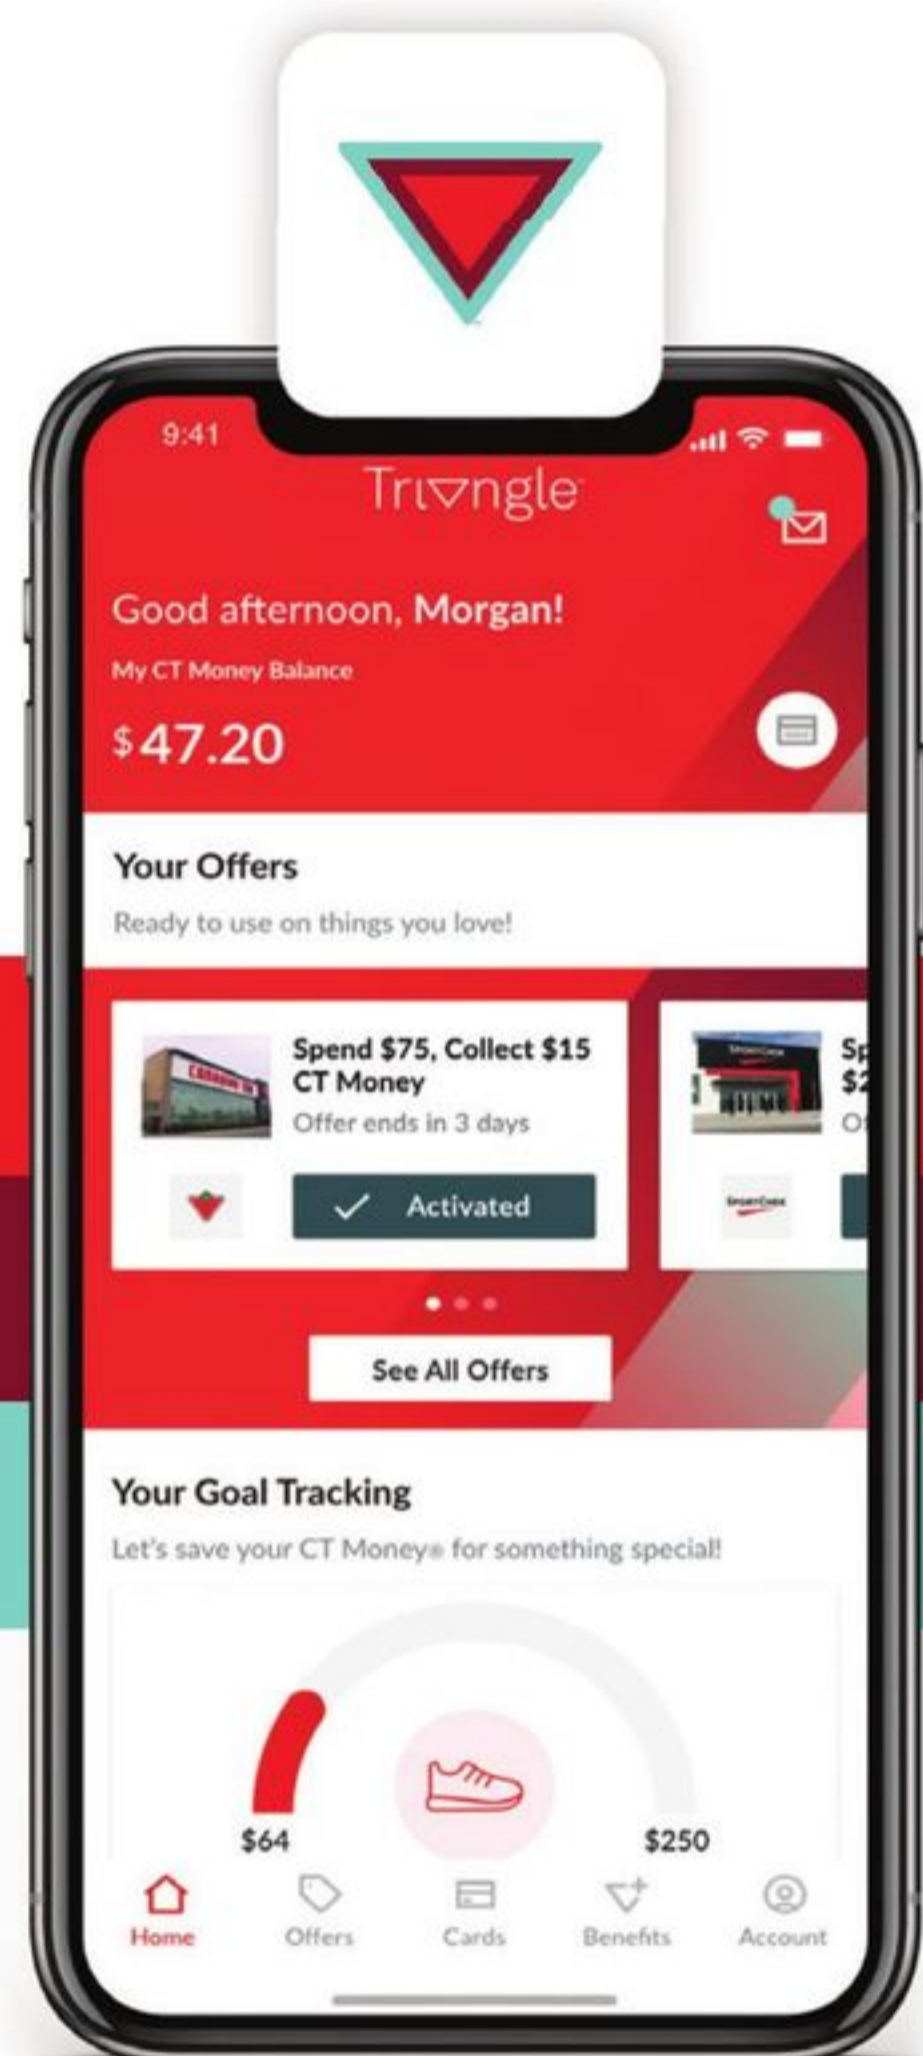

TESTED

MASTERCRAFT

SAVE 20%

Sale 175.99 7.34/24 mo** Reg 219.99 Pool Pump Kit. 62-3410-8. Sale 63.99-151.99 Reg 79.99-189.99 Selected Utility Pumps. 62-3404X.

MAKE THE MOST OF YOUR REWARDS

with the
Triangle App!