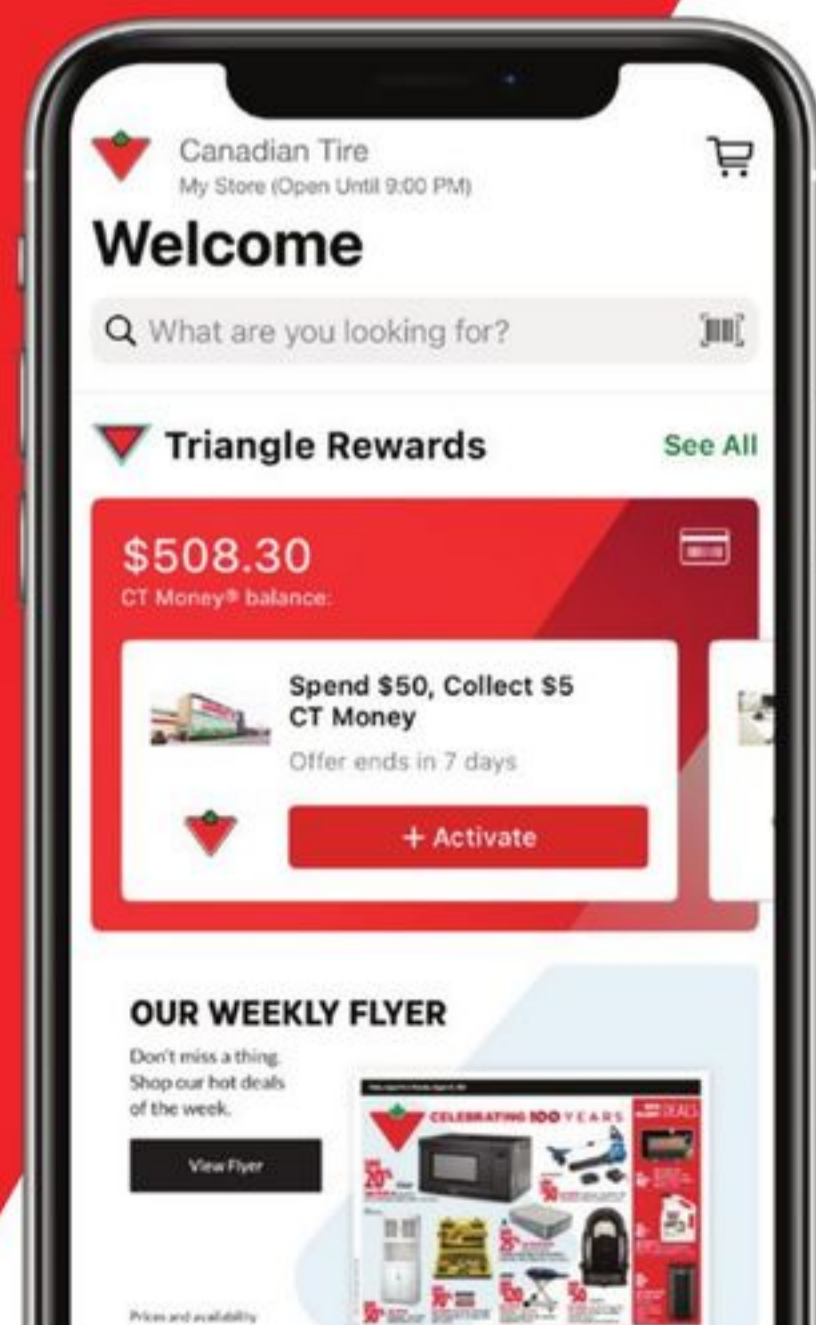

Looking for the best deals?

Download the CT app for access to our digital flyer and to activate Triangle Rewards.

[Download Now](#)

**SHOP
SMARTER
AT**