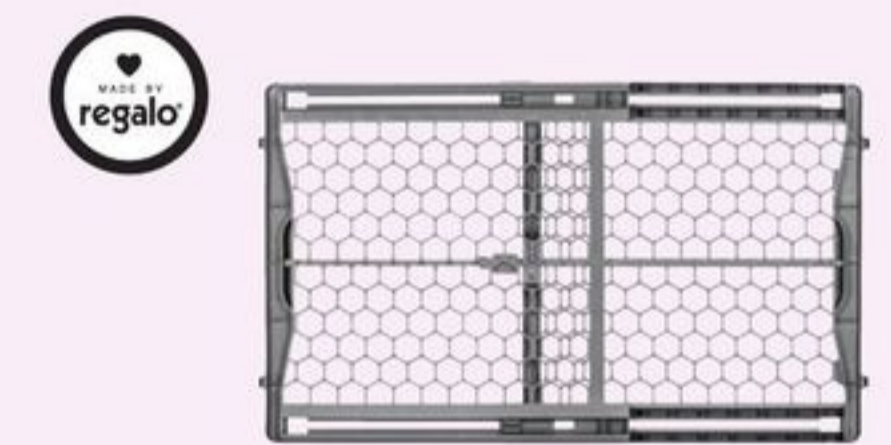

SAVE **20%**

Sale 31.99 Reg 39.99 Expandable Baby Gate. 46-8347-0.