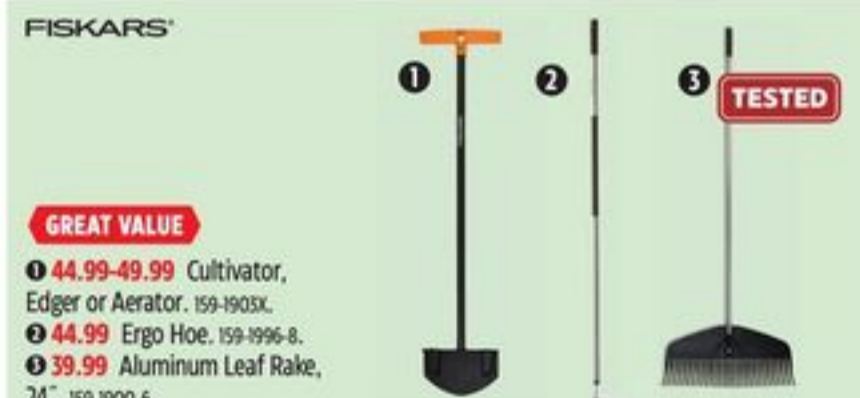

GREAT VALUE
39.99-99.99
Selected Pruner, Tree Pruner
or Weeder. 57-0263-2/59-691X.