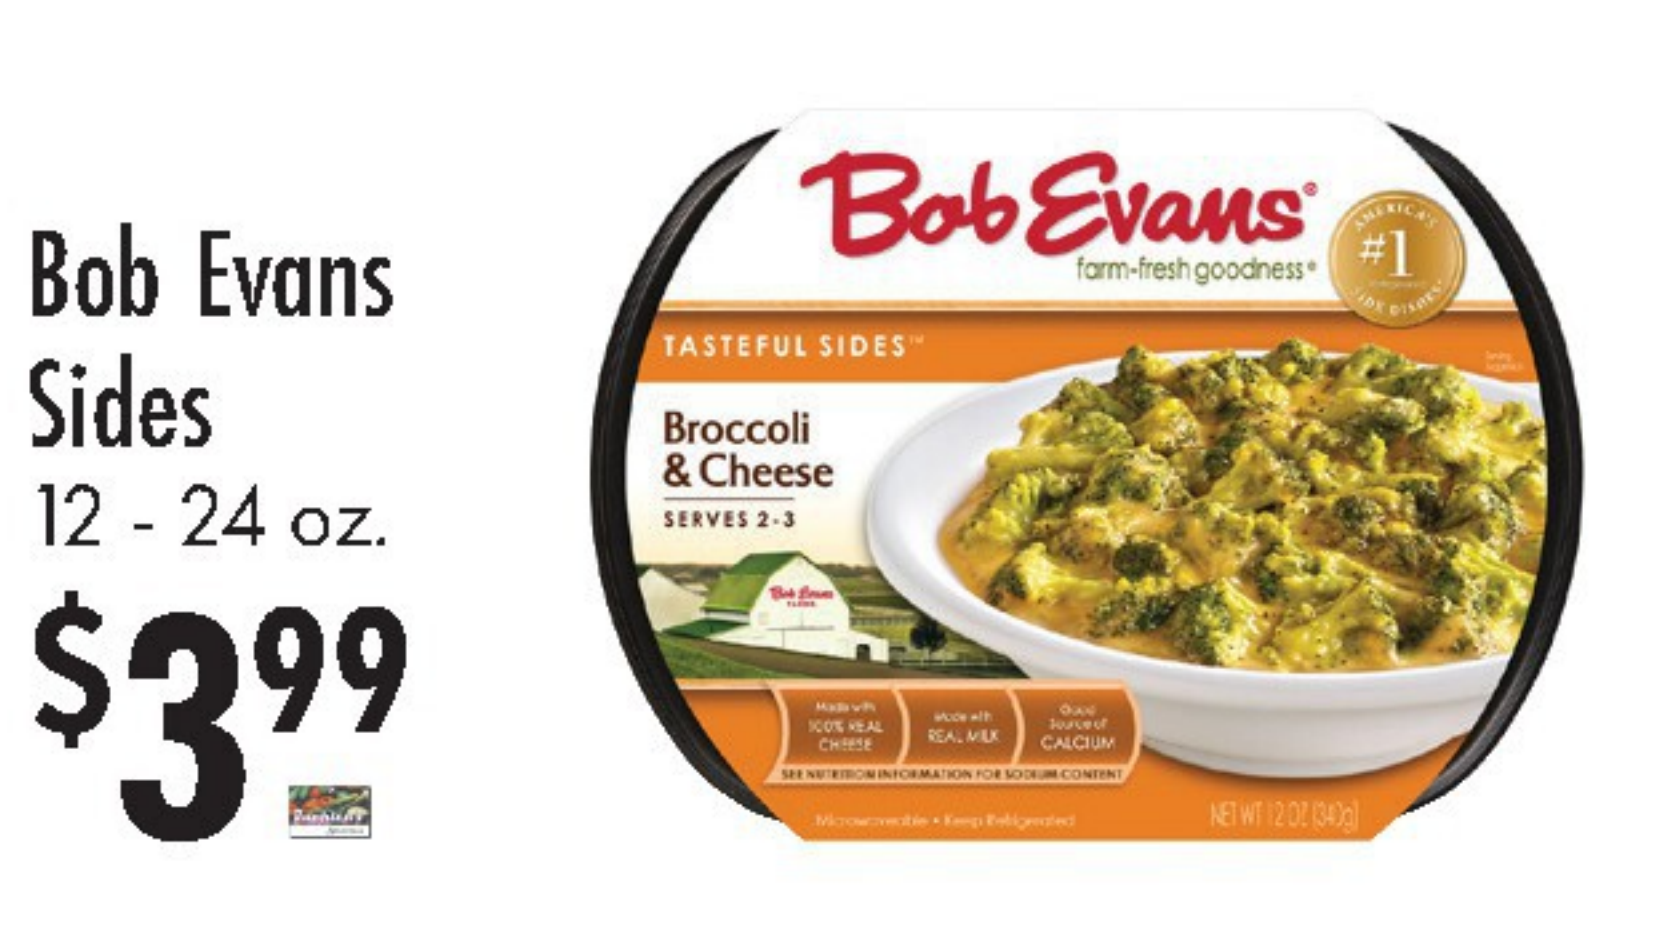

Bob Evans Sides 12 - 24 oz. **$3⁹⁹**