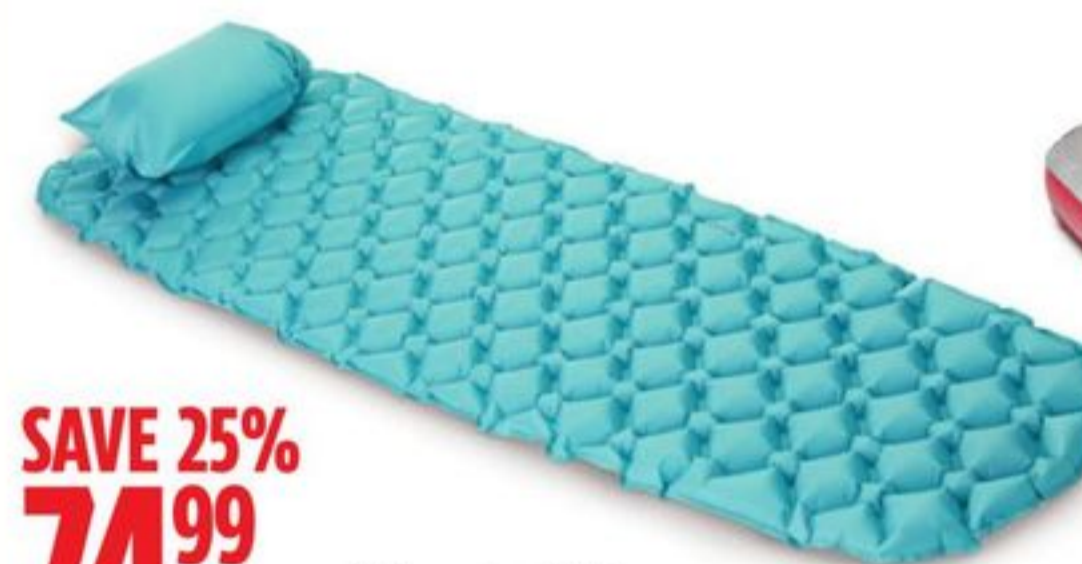

SAVE 25%
74.99

Reg 99.99 Woods O'Hara Camp Pad. 76-6409-4.