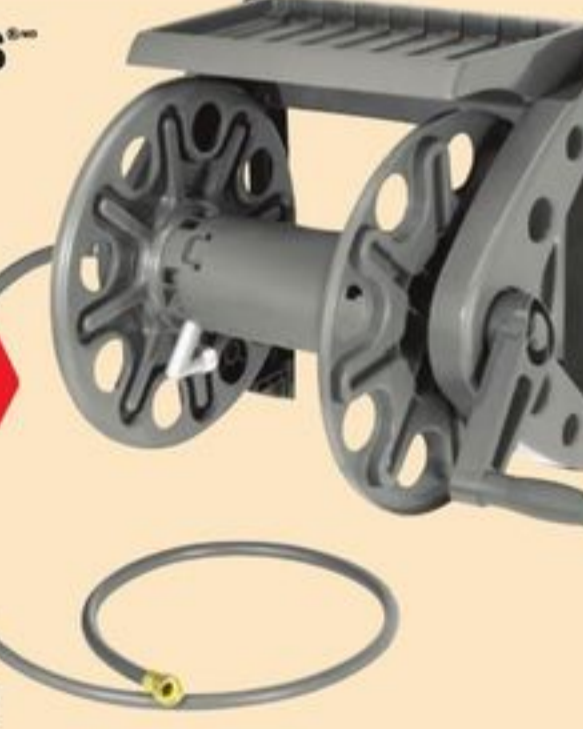

YARDWORKS™

GREAT VALUE

84⁹⁹

Wall-Mount Hose
Reel, 225-ft with Shelf. 59-7189-2.
69.99 Wall-Mount Hose Reel. 59-7188-4.