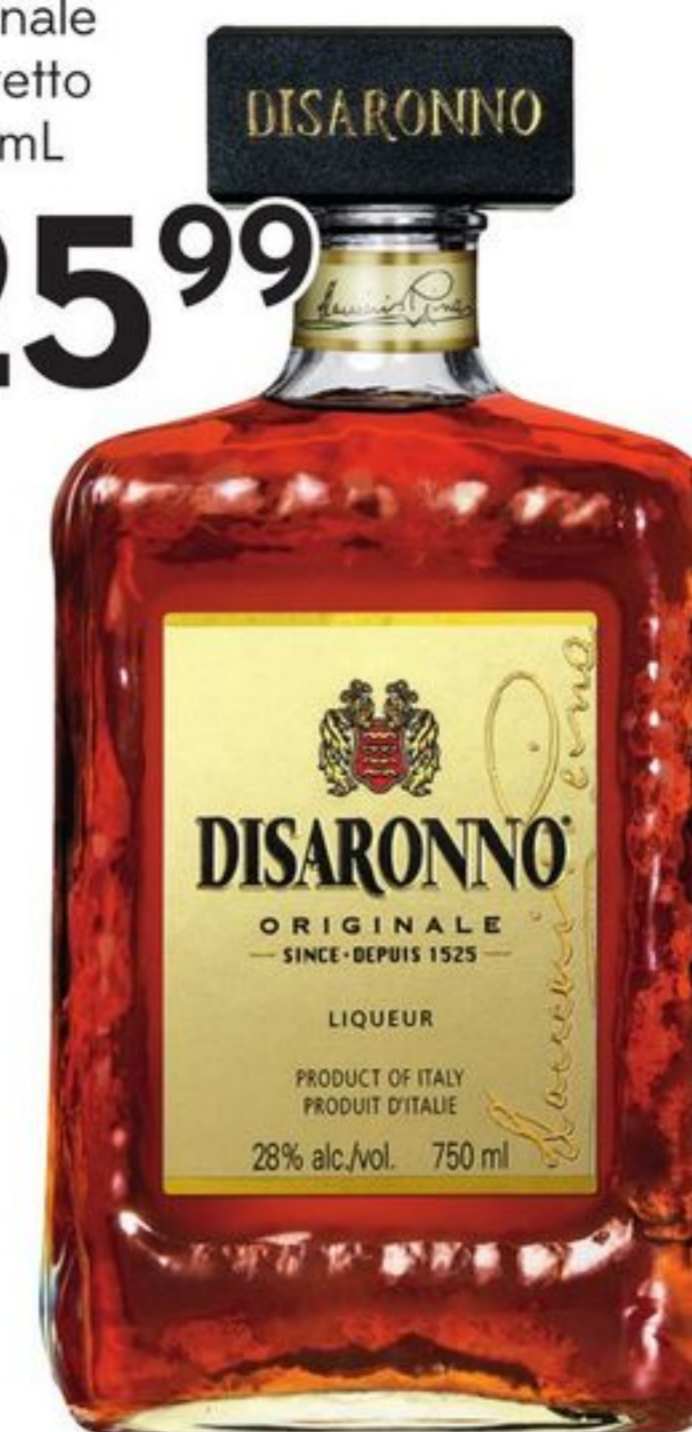

SAVE $8

200 PTS
when you buy 1

Disaronno
Originale Amaretto 750 mL

25⁹⁹