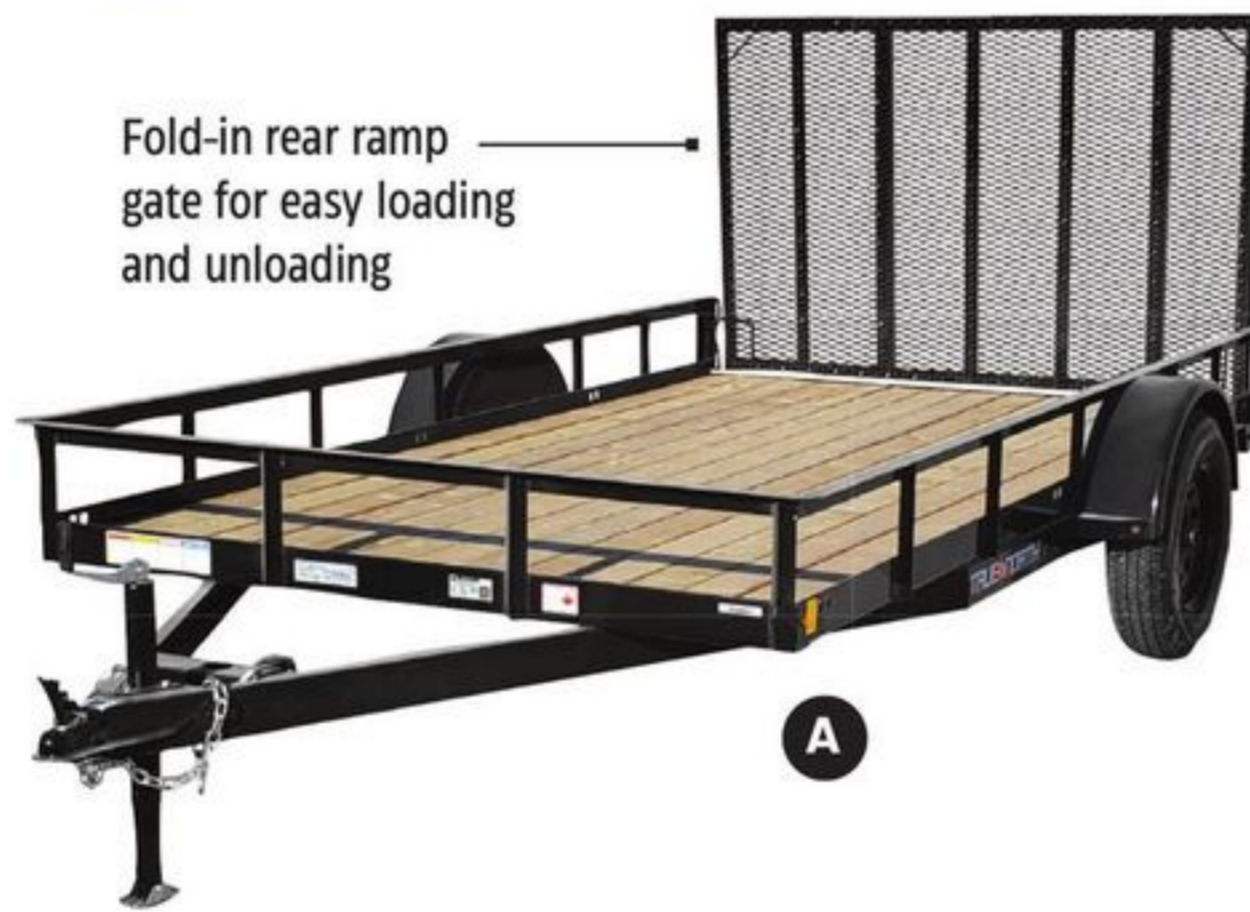

Hitch, tread explore

Help elevate your hauling experience, from smooth highway to challenging off-road paths.

SAVE UP TO $195
77" X 12' UTILITY TRAILERS WITH GATE
Treated wood floor for all-weather use and long-term durability.

A. BLACK PAINTED 40-8635-6.
Reg. 3599.99...SALE **3419.99**
142.50/24 mo**

B. GALVANIZED STEEL 40-8636-4.
Reg. 3899.99...SALE **3704.99**
154.38/24 mo**

Fold-in rear ramp gate for easy loading and unloading