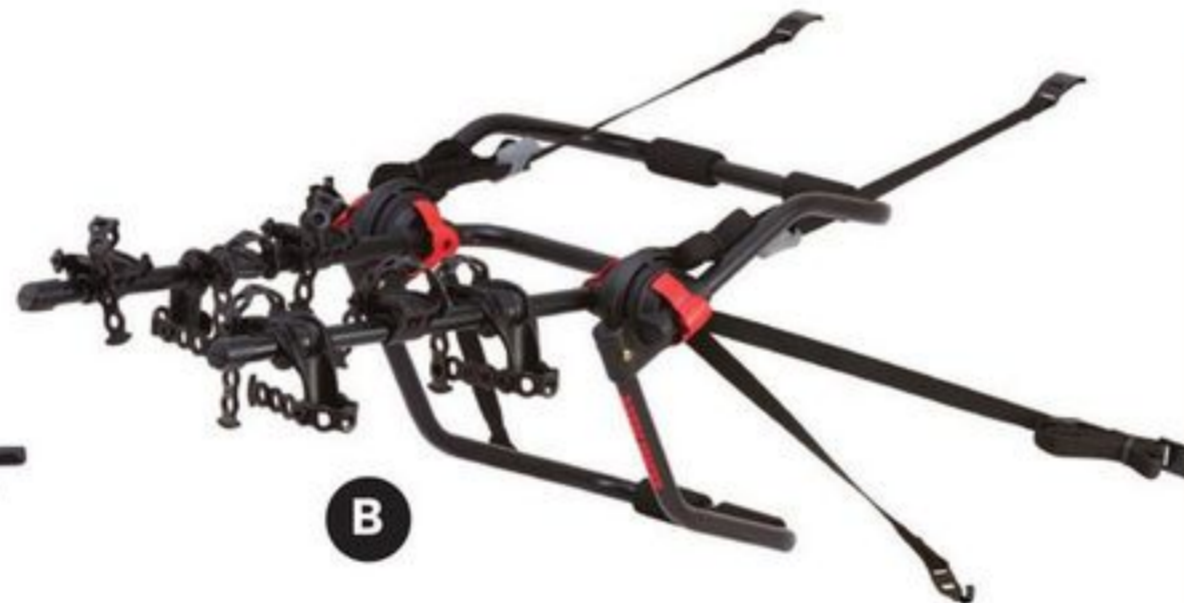

THULE
SWEDEN

SAVE
20%

CONVOY XT ROOFTOP CARGO BOX DualSide opening for convenient mounting, loading and unloading. 40-1588X. Reg. 829.99-879.99
SALE 659.99-699.99

12 CU-FT

13 CU-FT

$100
Bonus CT Money*

GREAT VALUE B T2 PRO X 2-BIKE CARRIER Maximum bike weight of 50-lbs. 40-1953-0...**799.99 33.34/24 mo****

SnugTite Stinger positions the rack securely into the hitch receiver

SeaSucker

SAVE UP TO 35%
TALON OR MINI BOMBER BIKE RACK Attaches and removes in seconds. Accommodates 1-2 bikes up to 45-lbs each. 40-1839X. Reg. 399.99-649.99
SALE 249.99-519.99

Vacuum mounted roof racks with full vehicle compatibility

SAVE $150
MONKEY BAR ROOF RACK Easy on, easy off solution for roof racks to be removed when not needed. 40-1979-0. Reg. 649.99...**SALE 499.99 20.84/24 mo****

YAKIMA

SAVE
10%

A

B

A. RIDGEBACK 4 TILT-AWAY HITCH MOUNT BIKE RACK **NEW** Fits 1 1/4" and 2" hitch receiver. 40-2219-4. Reg. 489.99...**SALE 439.99 18.34/24 mo****

B. HANGOUT 3-BIKE TRUNK MOUNT BIKE RACK **NEW** Holds up to 3 bikes. 140-0299-6. Reg. 229.99...**SALE 206.99 8.63/24 mo****

FRONTLOADER ROOFTOP BIKE CARRIER 140-0214-8. Reg. 299.99...**SALE 269.99 11.25/24 mo****

10, 15, 18 CU.FT

SAVE 20% ROOFTOP CARGO BAG **ONLY AT** Includes carrier, 4 attachment straps, 4 car clips, stuff sack and sewn-in guide. Available in various sizes. 40-1579X. Reg. 169.99-229.99...**SALE 134.99-179.99**

RALEIGH
Only at Canadian Tire

SAVE
UP TO
30%

C. 2-BIKE HITCH MOUNTED E-BIKE CARRIER High load capacity of up to 198-lbs. 40-1931-0. Reg. 599.99...**SALE 479.99 20.00/24 mo****

C

TESTED

D

D. 2+2 BIKE HITCH PLATFORM Holds up to four bikes at a time. 40-1930-4. Reg. 459.99...**SALE 321.99 13.42/24 mo****

E. 3-BIKE TRUNK RACK Includes built-in anti-sway cradles. 40-1927-4. Reg. 169.99...**SALE 126.99**

E