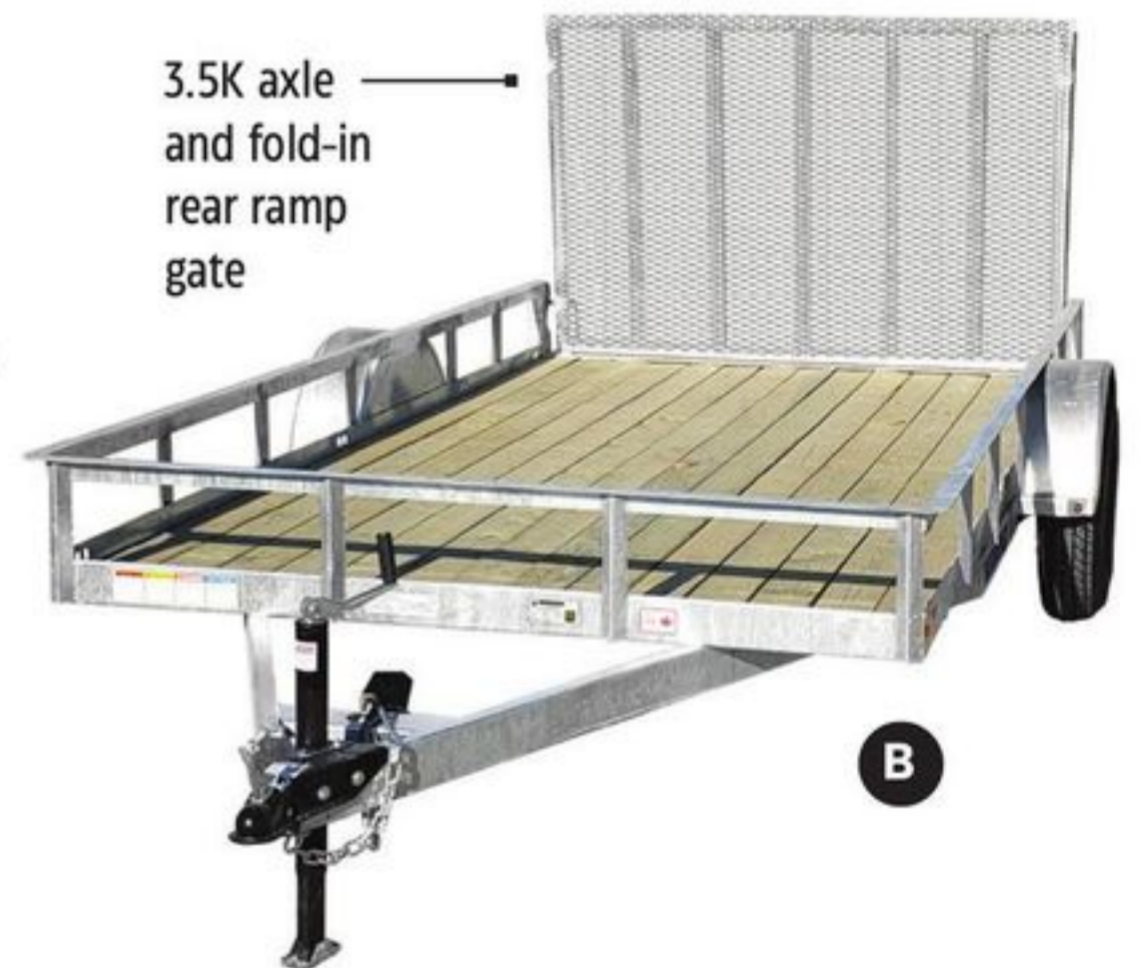

A

3.5K axle and fold-in rear ramp gate

B