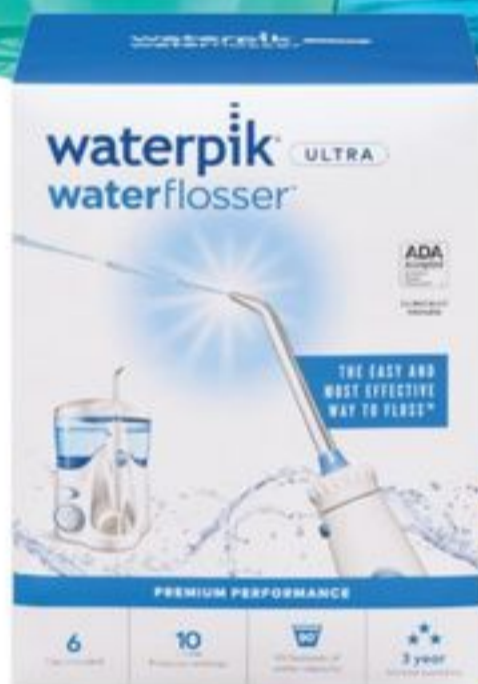

CREST GUM OR PRO TOOTHPASTE 75-110 ML, PRO-HEALTH MOUTHWASH, 1 L OR SCOPE SQUEEZ CONCENTRATE 50 ML SELECTED VARIETIES
20308564001_EA/21060825_EA

6⁹⁹

WATERPIK WATER FLOSSERS SELECTED VARIETIES
21400351_EA

SAVE UP TO

20% OFF

49.99-64.99