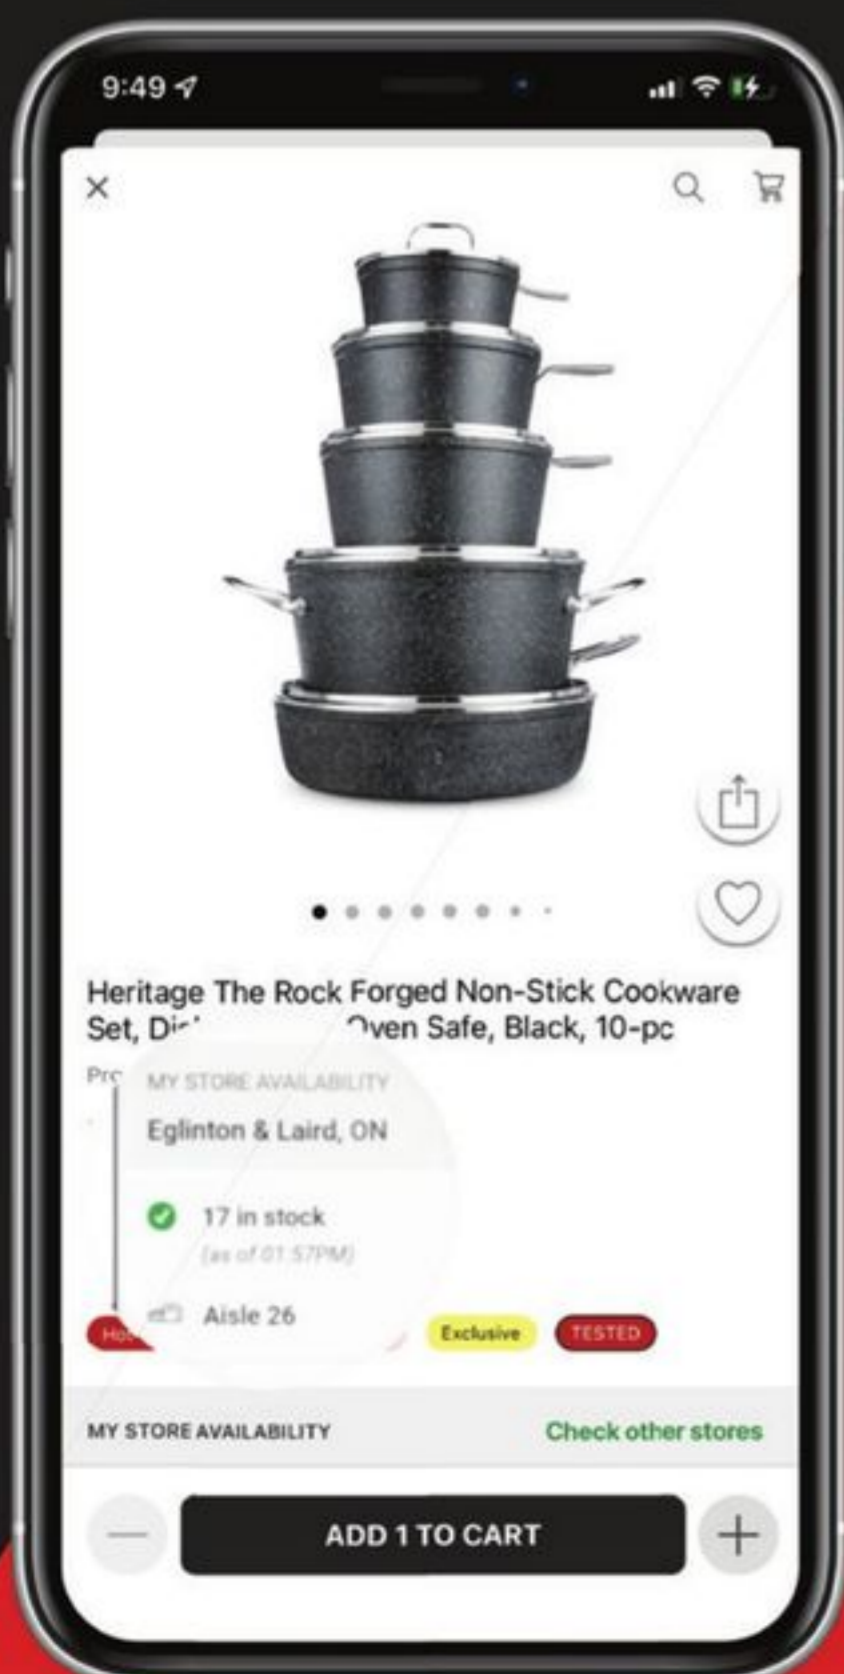

SAVE 10% FURY RV SHOWER HEAD
Available in Brushed Nickel and White colours. 40-9701X.
Reg. 52.99-68.99
SALE 47.69-61.99

**Shopping
in-store?
See what's
in stock
and find
items fast
with the
CT app.**

Download Now