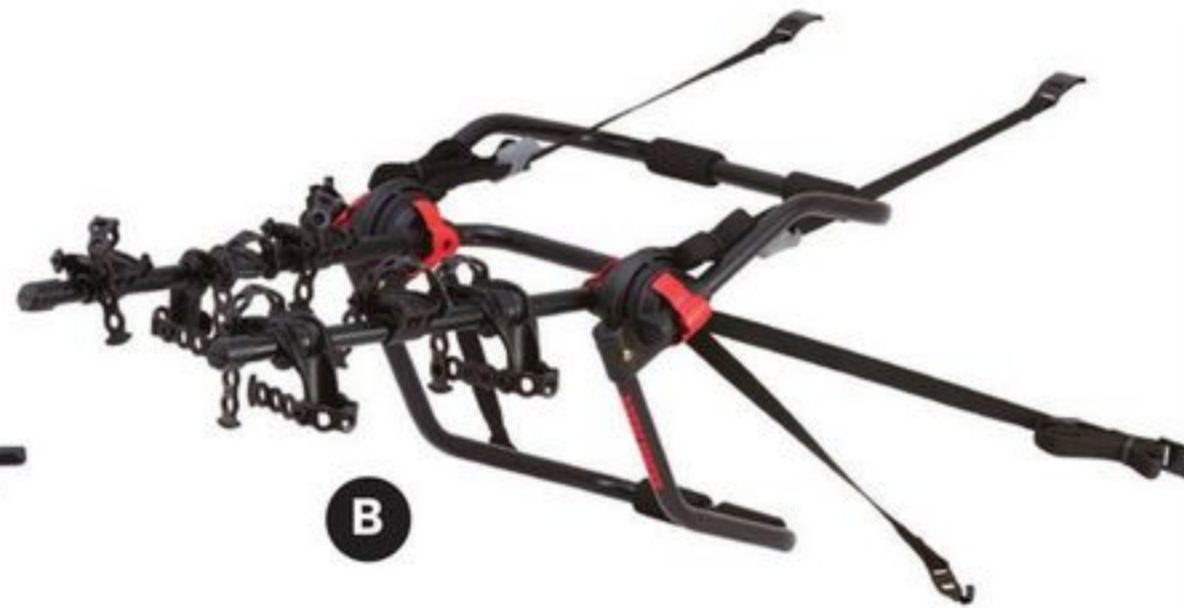

A. RIDGEBACK 4 TILT-AWAY HITCH MOUNT BIKE RACK **NEW** Fits 1 1/4" and 2" hitch receiver. 40-2219-4. Reg. 489.99...**SALE 439.99 18.34/24 mo****

B. HANGOUT 3-BIKE TRUNK MOUNT BIKE RACK **NEW** Holds up to 3 bikes. 140-0299-6. Reg. 229.99...**SALE 206.99 8.63/24 mo****

FRONTLOADER ROOFTOP BIKE CARRIER 140-0214-8. Reg. 299.99...**SALE 269.99 11.25/24 mo****

10, 15, 18 CU.FT