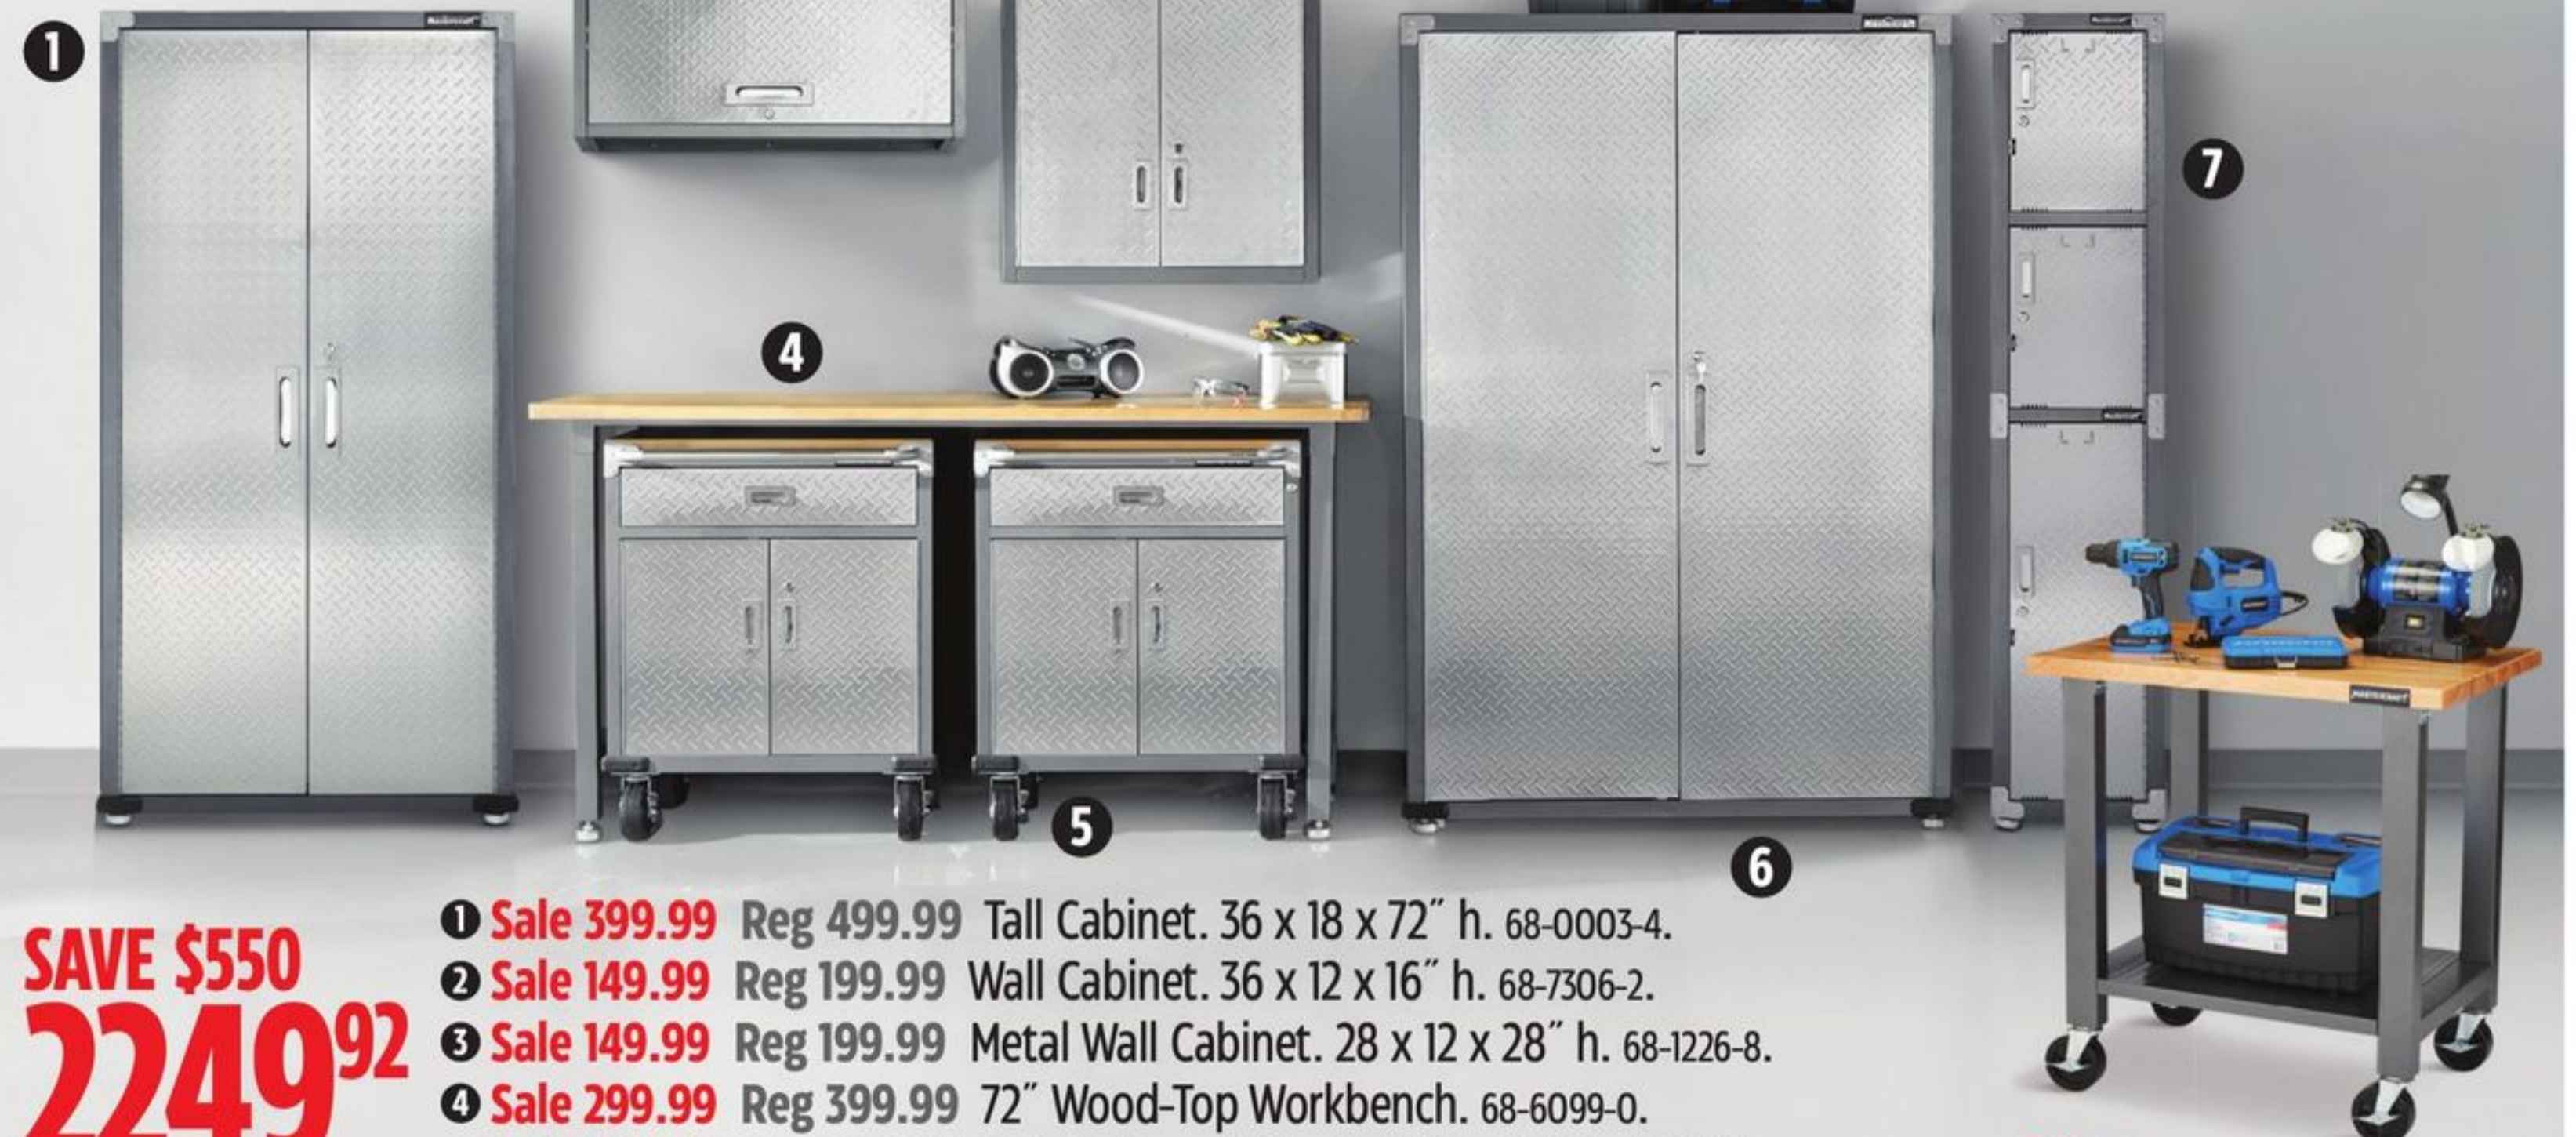

SAVE $550
2249⁹²

Reg 2799.92
93.75/24 mo**
When you buy items
1, 2, 3, 4, 5 x 2, 6 & 7

- 1 Sale 399.99 Reg 499.99 Tall Cabinet. 36 x 18 x 72" h. 68-0003-4.
- 2 Sale 149.99 Reg 199.99 Wall Cabinet. 36 x 12 x 16" h. 68-7306-2.
- 3 Sale 149.99 Reg 199.99 Metal Wall Cabinet. 28 x 12 x 28" h. 68-1226-8.
- 4 Sale 299.99 Reg 399.99 72" Wood-Top Workbench. 68-6099-0.
- 5 Sale 249.99 Reg 299.99 Mobile Base Cabinet. 28 3/4 x 20 3/4 x 34 1/2" h. 68-0558-4. Two units shown.
- 6 Sale 499.99 Reg 599.99 Tall Cabinet. 48 x 18 x 72" h. 68-0667-4.
- 7 Sale 249.99 Reg 299.99 3-Door Locker. 15 x 18 x 72" h. 68-0007-6.

Save up to $45 Sale 27.99-129.99 Reg 36.99-169.99 Selected Parts Organizer or Bin Racks. 58-0354X.

SAVE $50
Sale 229.99
9.59/24 mo**
Reg 279.99
Work Table with Solid
Wood Top. 68-0008-4.

MASTERCRAFT

SAVE 40%
Sale 65.99
Reg 109.99

LED Work Light with Tripod.
2500 Lumens. 152-2586-2.

Save up to 60%
Sale 19.99-109.99
Reg 42.99-139.99 Selected
Work and Shop Lights.
52-2122X/152-2580X.

MASTERCRAFT

SAVE 20%
Sale 119.99
Reg 149.99

5-Shelf Metal
& Wood Rack.
41 x 18 x 72" h.
68-0454-0.