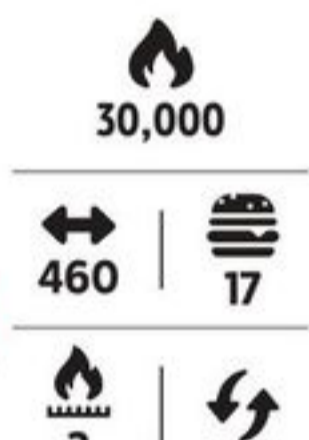

MASTER Chef
1500W
207 | 10
1 | 1
SAVE \$60
Sale 239.99 10.00/24 mo** Reg 299.99 Tabletop BBQ. 85-0108-4.
Save \$50 Sale 349.99 14.59/24 mo** Reg 399.99 Char-Broil Bistro Infrared BBQ. 85-3146-4.

VERMONT CASTINGS
MASTER Chef
NATURAL HARDWOOD PELLETS
GREAT VALUE
21.99-29.99
Selected Pellets, 20-lb and 40-lb. 85-2389X.

MASTER Chef
GREAT VALUE
5.29-6.49
Selected Grill Brushes or Refill. 85-2255X.

GREAT VALUE
15.99-19.99
Selected BBQ Universal Covers. 85-2207X/2374X.

DE0317-24

**NO FEE, NO INTEREST financing. Monthly pricing based on 24 equal payments. Applicable taxes and fees not included. See inside back page for details. Accessories/contents not included with products sold on this page.

SAVE \$70
Sale 579.99
 24.17/24 mo**
Reg 649.99
 Revolution
 BBQ. 85-3166-6.

SAVE \$50
Sale 449.99
 18.75/24 mo**
Reg 499.99
 Revolution
 BBQ. 85-3139-2.

SAVE \$100
Sale 449.99
 18.75/24 mo**
Reg 549.99
 Cookout BBQ.
 85-3182-6.