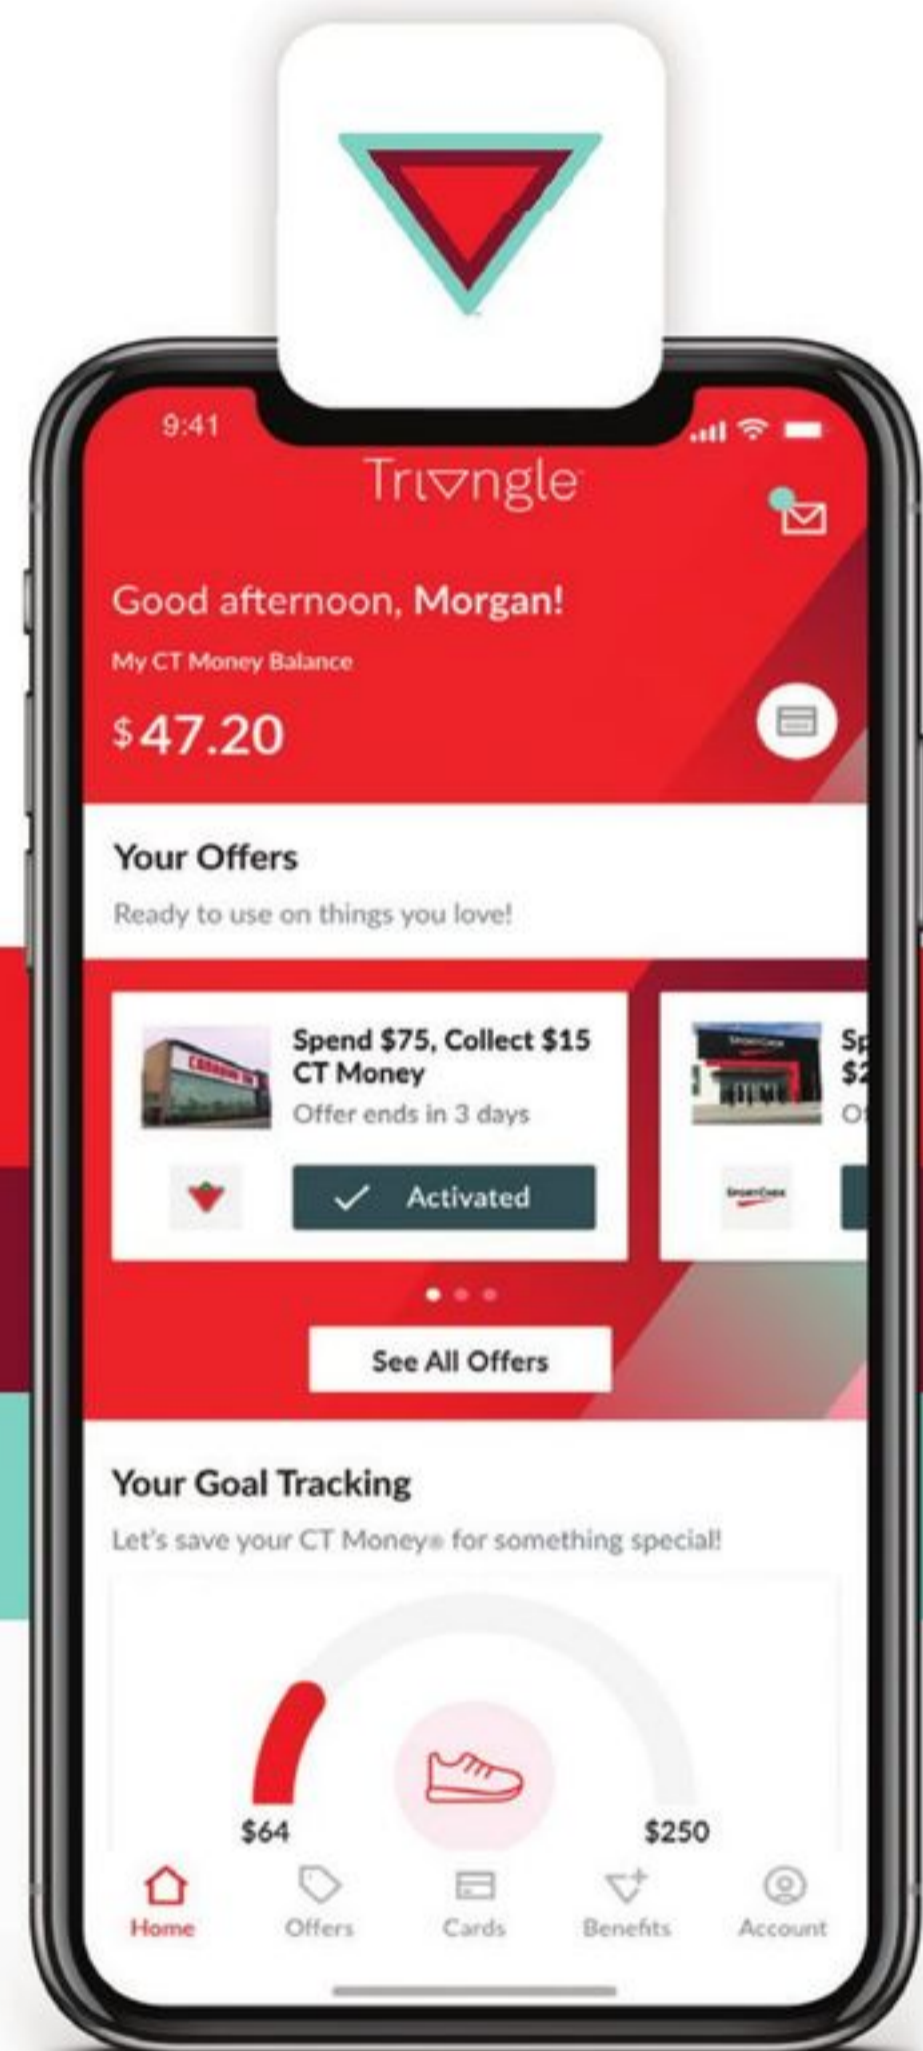

MAKE THE MOST OF YOUR REWARDS

with the
Triangle App!

[LEARN MORE](#)

PREMIER™
SAVE UP TO 20%

SAVE 10%
39⁹⁹
Reg 44.99 Interior Paint. Available in flat, eggshell, satin and semi-gloss finishes. 3.78L. 48-7904X.