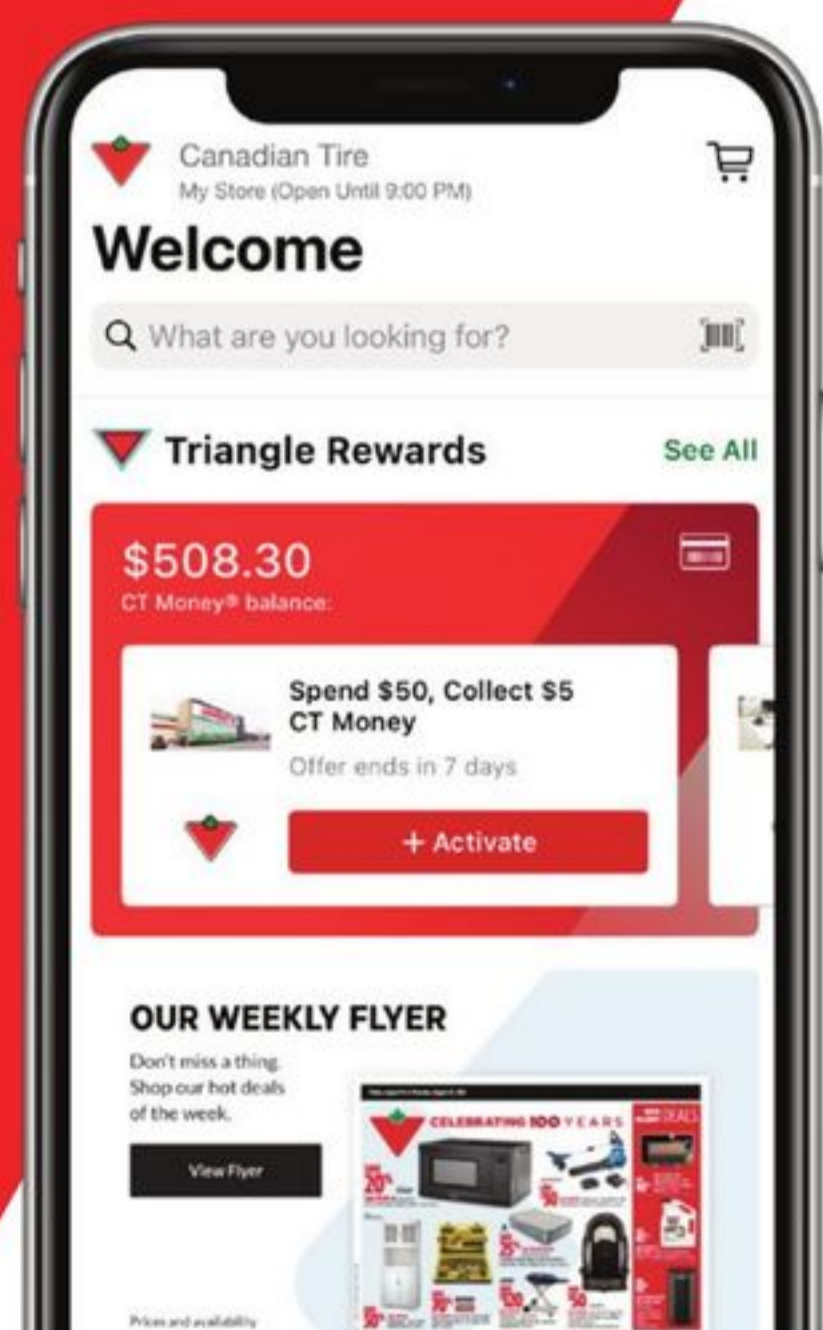

DE0317-24 0

Looking for the best deals?

Download the CT app for access to our digital flyer and to activate Triangle Rewards.

[Download Now](#)

**SHOP
SMARTER
AT**

CANVAS

Reversible (plain/quilted) cushions