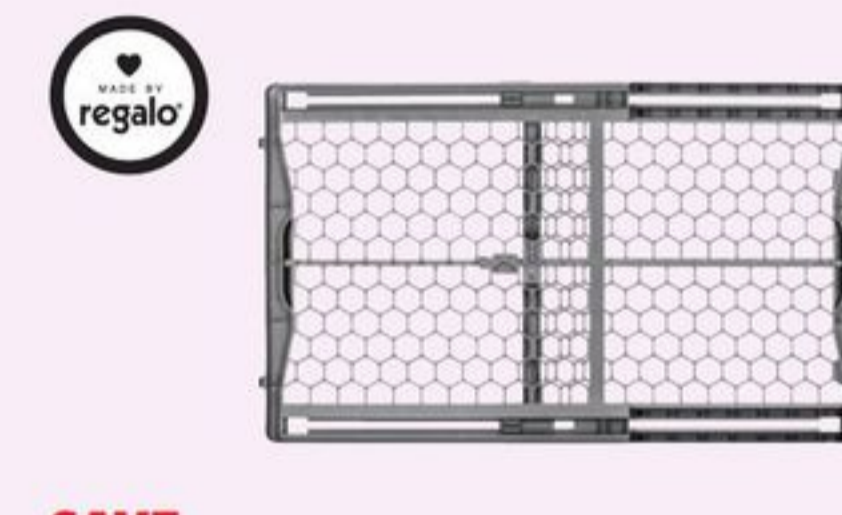

SAVE **20%**

Sale 31.99 Reg 39.99 Expandable Baby Gate. 46-8347-0.