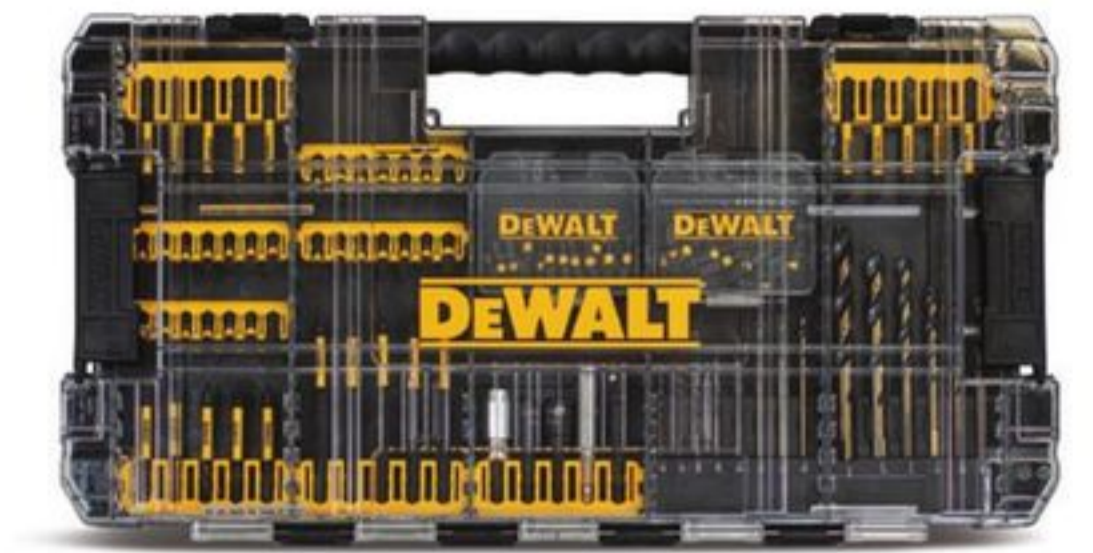

DEWALT

SAVE 10%
319⁹⁹ 13.34/24 mo^{††}
Reg 369.99 20V MAX
1/2" High-Torque Impact
Wrench. Tool only. 54-7592-0.

SAVE 40%
199⁹⁹ 8.34/24 mo^{††}
Reg 359.99 20V MAX
Cordless
Circular Saw Kit with
E-Brake, 6 1/2". 54-8329-4.

SAVE 30%
199⁹⁹ 8.34/24 mo^{††}
Reg 289.99 20V MAX
Brushless 7 1/4" Circular
Saw. Tool only. 54-3389-0.

DEWALT

SPECIAL BUY
79⁹⁹ 12" Circular Saw Blades, 3-Pk.
2 x 40T and 1 x 80T. 399-8722-6.
While quantities last. Rainchecks unavailable.

SAVE 30%
59⁹⁹ 100-Pc Flex Torq
Drill/Drill Set.
Reg 89.99 54-2399-2.

TESTED
SAVE 50%
16⁹⁹ Reg 33.99
37-Pc Assorted
Magnetic
Screwdriving Bit
Set. 54-3581-0.

SAVE 30%
399⁹⁹ 16.67/24 mo^{††} 20V MAX
Reg 599.99 Compact Brushless 4-Pc
Combo Kit. 54-6716-4.

SAVE 40%
129⁹⁹ Reg 219.99
20V MAX
Brushless
compact 1/2" Hammer Drill Kit. 54-8724-2.

SAVE 35%
129⁹⁹ Reg 199.99
12V MAX
Drill/Driver
Kit. 54-8733-0.

TESTED
SAVE 30%
41⁹⁹ Reg 61.99
16-Pc Reciprocating
Saw Blade Set.
54-8125-8.

Save up to 30% Sale 13.49-89.99
Reg 19.99-129.99 Selected Power Tool
Accessories. 54-0712X/55-6901X.

MASTERCRAFT

SAVE 50%
Sale 9.99 Reg 19.99
Tire Inflation Gun with
Gauge. 58-1957-2.

Save up to 50% Sale 15.99-159.99
Reg 24.99-219.99 Selected Air Tools and
Accessory Kits. 58-1953X.

WORX

TOP PICK ON SALE
SAVE $40

Sale 129.99 Reg 169.99
Pegasus Clamping Work
Table and Sawhorse. 57-1633-4.

DEWALT

SAVE $70

Sale 229.99 9.59/24 mo^{††} Reg 299.99
20V Brushless Drill/Impact Driver Kit.
Includes two 2Ah batteries, charger and
soft-sided bag. 54-8728-4.

MASTERCRAFT

SAVE 25%

Sale 24.99 Reg 34.99 6-Pc High-
Visibility Pliers and Wrench Set. 58-4789-4.
Save up to 50% Sale 6.99-34.99
Reg 9.99-59.99 Selected Pliers, Cutting
Tools, Clamps & Sets. 58-0064X.

SAVE 30%