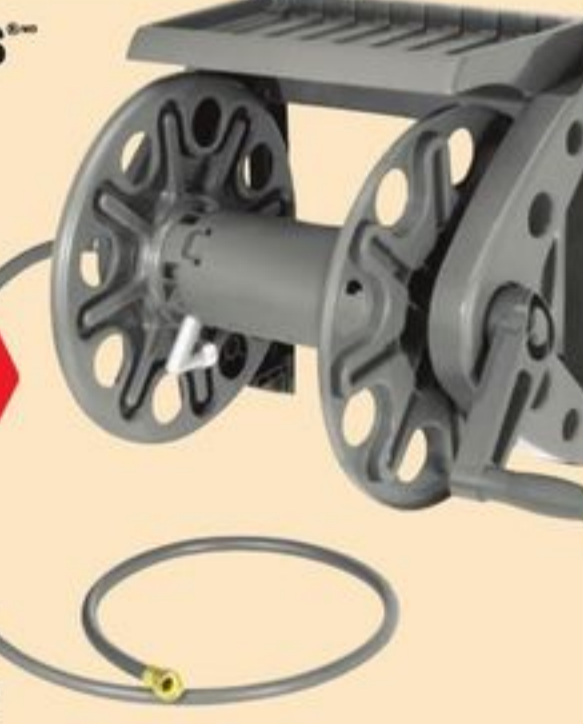

YARDWORKS™

GREAT VALUE

84⁹⁹

Wall-Mount Hose
Reel, 225-ft with Shelf. 59-7189-2.
69.99 Wall-Mount Hose Reel. 59-7188-4.

NOW 69⁹⁹

Save 10% Reg 79.99 SmartFlex Garden
Hose 50'. 159-2036-8.

**NO FEE, NO INTEREST financing. Monthly pricing based on 24 equal payments. Applicable taxes and fees not included. See inside back page for details.