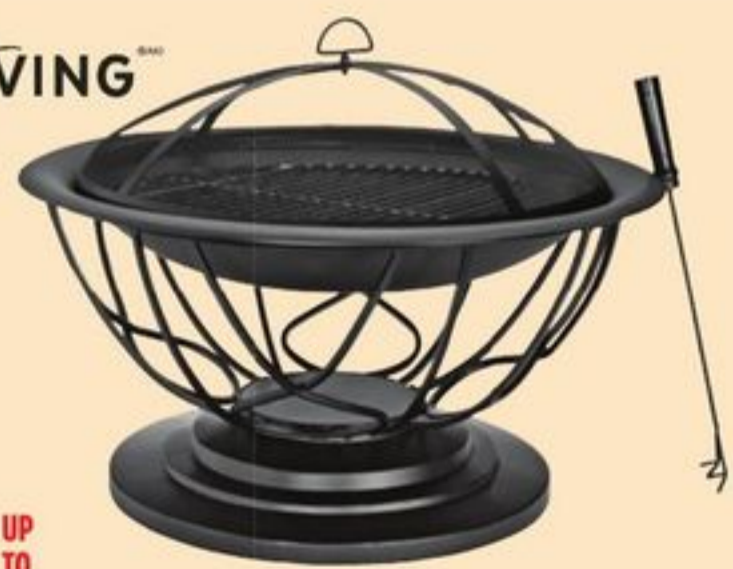

SAVE \$200

Sale 799.99 33.34/24 mo**
Reg 999.99 Driftwood Series
Metal Shed, 10 x 10'.
60-0098-4.

Save \$150 Sale 749.99 31.25/24 mo** Reg 899.99
Arrow 10 x 8' Metal Shed. 60-3516-2.

SAVE \$80 Sale 149.99
Reg 229.99
Powder-Coated
Steel Propane Patio Heater,
46,000-BTU. 85-1593-0.
Save \$110 Sale 169.99
7.09/24 mo** Reg 279.99
Stainless-Steel Model.
85-1594-8.

TESTED

GREAT VALUE

62⁹⁹

Convertible Valve System
Conversion Kit. 85-2261-4.

SAVE \$50

Sale 269.99 11.25/24 mo**
Reg 319.99 Store-It-Out Midi
Shed. 60-3515-4.

SAVE \$100

Sale 349.99-729.99
Reg 449.99-829.99
Selected Horizontal or Vertical
Storage Sheds. 60-3517X.

SAVE UP TO \$70 Sale 89.99-149.99
Reg 149.99-189.99
Selected Firebowls or Patio
Heater. 85-1005X.

SAVE UP TO 30%

Sale 1.99-59.99 Reg 2.99-84.99
Selected For Living and NOMA
Solar Stake Lighting. 52-2383X.

SAVE UP TO 20%

Sale 14.99-54.99 Reg 17.99-84.99
Selected Solar Deck and Post Cap
Lighting. 52-1499X.

SAVE \$30

Sale 139.99 Reg 169.99
Low-Smoke Wood Pellet Fire Pit.
15 1/2" l x 15 1/2" d x 10 5/8" h. 85-1589-2.
Save 20% Sale 349.99-679.99
Reg 449.99-899.99 Patio Heater
or Low-Smoke Fire Pit. 85-0028X.