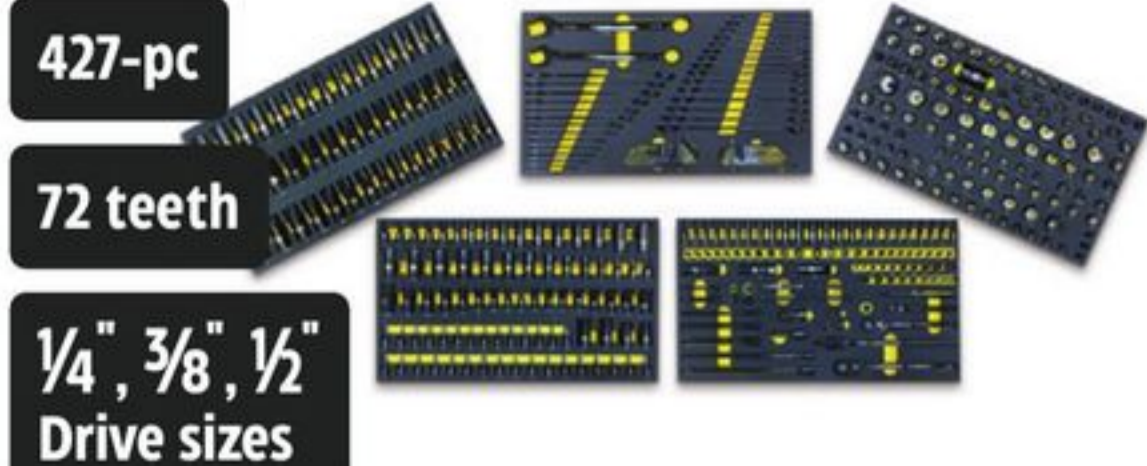

STANLEY Black Chrome Socket Sets

†Details in-store or online.

427-pc
72 teeth
1/4", 3/8", 1/2"
Drive sizes
NOW 699⁹⁹ Save $100 29.17/24 mo^{††}
Reg 799.99 Black Chrome Socket Set. 58-2054-4.