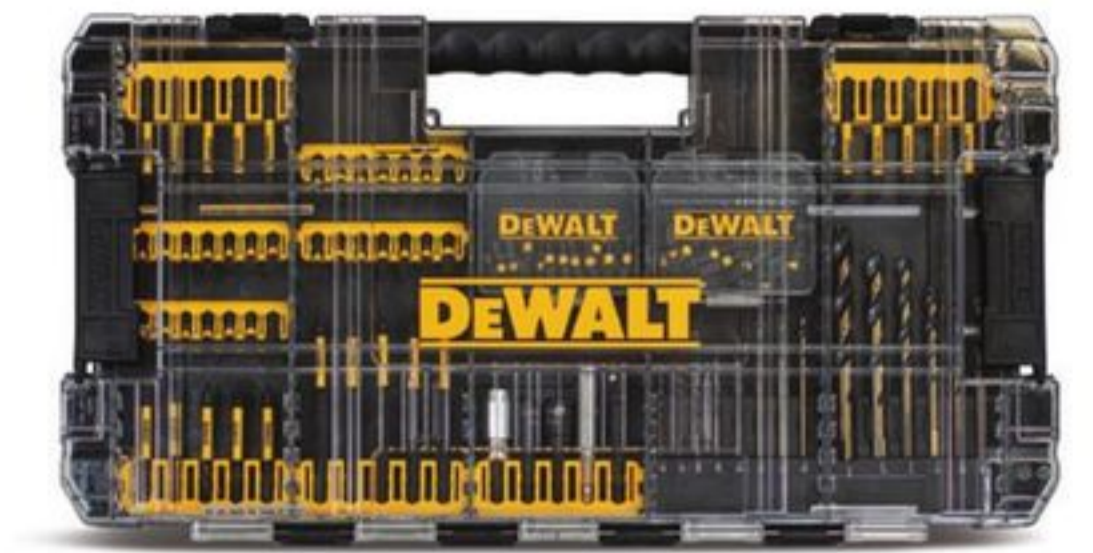

**DEWALT**

**SPECIAL BUY**  
**79<sup>99</sup>** 12" Circular Saw Blades, 3-Pk.  
2 x 40T and 1 x 80T. 399-8722-6.  
While quantities last. Rainchecks unavailable.

**SAVE 30%**  
**59<sup>99</sup>** 100-Pc Flex Torq  
Drill/Drill Set.  
Reg 89.99 54-2399-2.