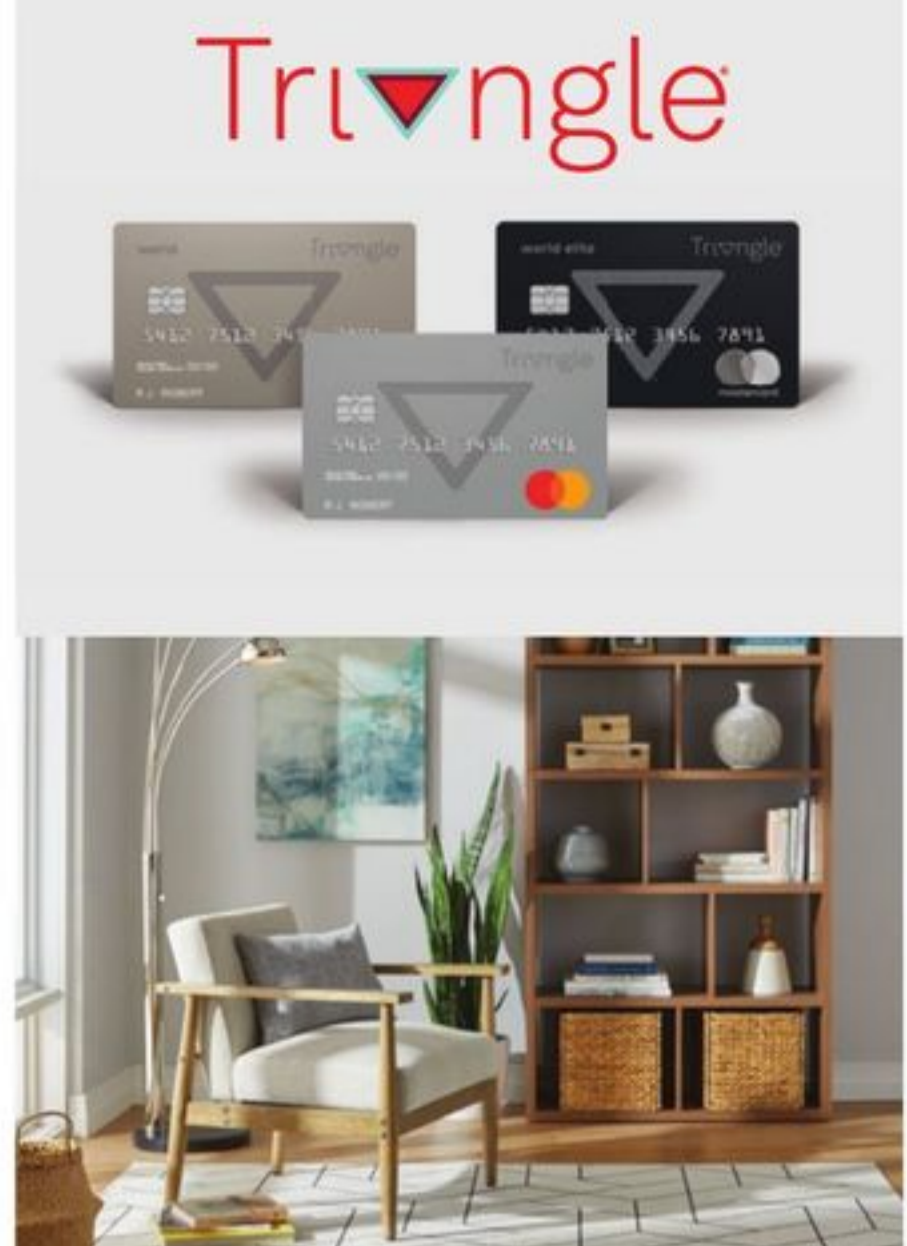

Turn big FURNITURE & DÉCOR purchases into small payments.**

No Fee,
No Interest
Financing on
purchases of
$150 or more.

24 Month

$150+ purchase

triangle.com/financing

**Conditions apply. See inside back page for details.

No Fee, No Interest financing** on purchases of $150 or more.

**24 equal monthly payments. Conditions apply. See inside back page.

**NO FEE, NO INTEREST financing. Monthly pricing based on 24 equal payments. Applicable taxes and fees not included. See inside back page for details. Accessories/contents not included with products sold on this page.