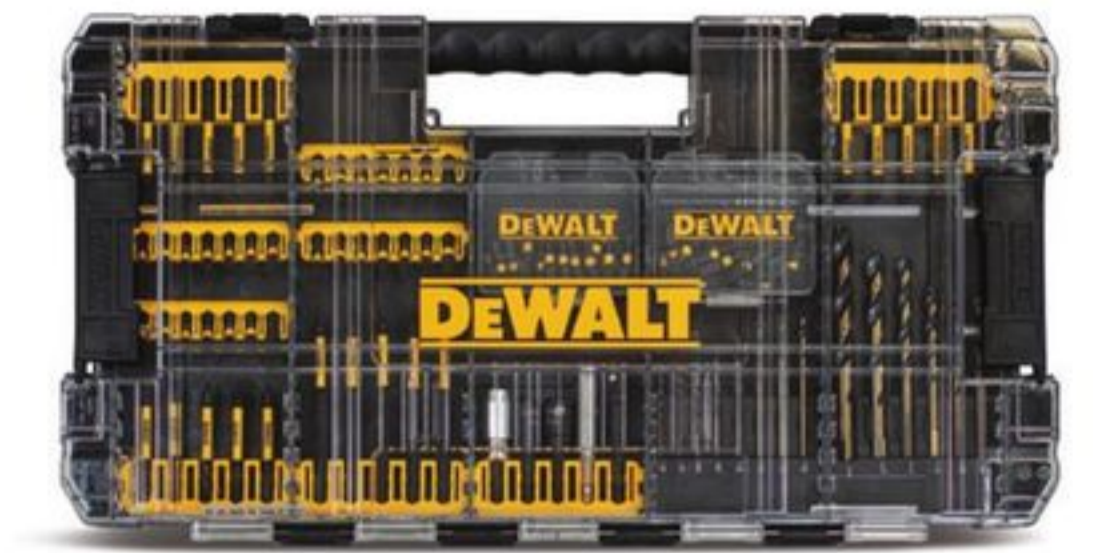

DEWALT

SAVE 10%
319⁹⁹ 13.34/24 mo^{††}
Reg 369.99 20V MAX
1/2" High-Torque Impact
Wrench. Tool only. 54-7592-0.

SAVE 40%
199⁹⁹ 8.34/24 mo^{††}
Reg 359.99 20V MAX
Cordless
Circular Saw Kit with
E-Brake, 6 1/2". 54-8329-4.

SAVE 30%
199⁹⁹ 8.34/24 mo^{††}
Reg 289.99 20V MAX
Brushless 7 1/4" Circular
Saw. Tool only. 54-3389-0.

DEWALT

SPECIAL BUY
79⁹⁹ 12" Circular Saw Blades, 3-Pk.
2 x 40T and 1 x 80T. 399-8722-6.
While quantities last. Rainchecks unavailable.

SAVE 30%
59⁹⁹
Reg 89.99

100-Pc Flex Torq
Drill/Drill Set.
54-2399-2.

SAVE 30%
399⁹⁹ 16.67/24 mo^{††} 20V MAX
Reg 599.99 Compact Brushless 4-Pc
Combo Kit. 54-6716-4.

SAVE 40%
129⁹⁹ Reg 219.99
20V MAX
Brushless
compact 1/2" Hammer Drill Kit. 54-8724-2.

SAVE 35%
129⁹⁹ Reg 199.99
12V MAX
Drill/Driver
Kit. 54-8733-0.

TESTED

SAVE 30%
41⁹⁹ Reg 61.99
16-Pc Reciprocating
Saw Blade Set.
54-8125-8.

TESTED
SAVE 50%
16⁹⁹ Reg 33.99
37-Pc Assorted
Magnetic
Screwdriving Bit
Set. 54-3581-0.

Save up to 35% Sale 119.99-349.99
Reg 149.99-479.99 Selected Drilling,
Driving, Fastening and Cutting Tools and
Angle Grinders. 54-1369X.

Save up to 30% Sale 13.49-89.99
Reg 19.99-129.99 Selected Power Tool
Accessories. 54-0712X/55-6901X.

MASTERCRAFT

SAVE 50%

Sale 9.99 Reg 19.99
Tire Inflation Gun with
Gauge. 58-1957-2.

Save up to 50% Sale 15.99-159.99
Reg 24.99-219.99 Selected Air Tools and
Accessory Kits. 58-1953X.

WORX

TOP PICK ON SALE

SAVE $40

Sale 129.99 Reg 169.99
Pegasus Clamping Work
Table and Sawhorse. 57-1633-4.

DEWALT

SAVE $70

Sale 229.99 9.59/24 mo^{††} Reg 299.99
20V Brushless Drill/Impact Driver Kit.
Includes two 2Ah batteries, charger and
soft-sided bag. 54-8728-4.

MASTERCRAFT

TESTED

SAVE 25%