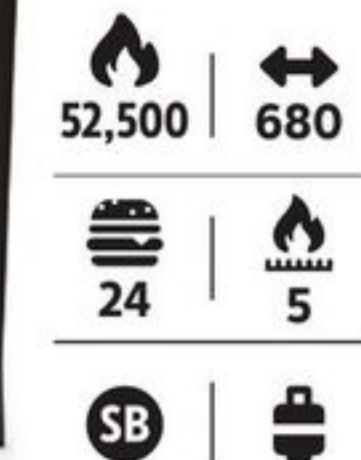

DE0318-24 0

**SAVE \$200**

**Sale 499.99** 20.84/24 mo<sup>††</sup> **Reg 699.99** Avenue Conversation Set, 4-Pc. 2 armchairs, 1 loveseat and 1 coffee table. 188-1372-2.  
**Save \$400 Sale 1099.99** 45.84/24 mo<sup>††</sup> **Reg 1499.99** CANVAS Renfrew Conversation/Dining Sectional Set. 88-2040-4.

MASTER **Chef**

**SAVE \$100**

**Sale 349.99** 14.59/24 mo<sup>††</sup> **Reg 449.99** Prime Gas BBQ Grill. 85-3178-8.

**SAVE \$100** **Sale 279.99** 11.67/24 mo<sup>††</sup> **Reg 379.99** Discover Gas BBQ with Push-Button Ignition. 85-0205-2.