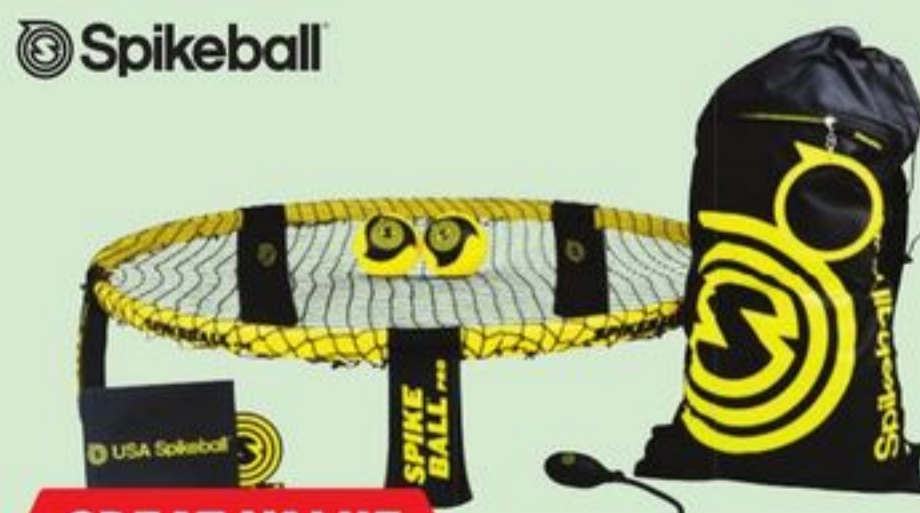

AGES 5+

AGES 3+

Spikeball

GREAT VALUE 129.99 Spikeball Pro. All ages. 184-1057-2.

89.99 Spikeball Outdoor Portable Game Set. Ages 10+. 84-7250-2.

SAVE 20% Sale 99.99-159.99 Reg 129.99-199.99 Selected Scooters. 84-8992X/184-0835X.