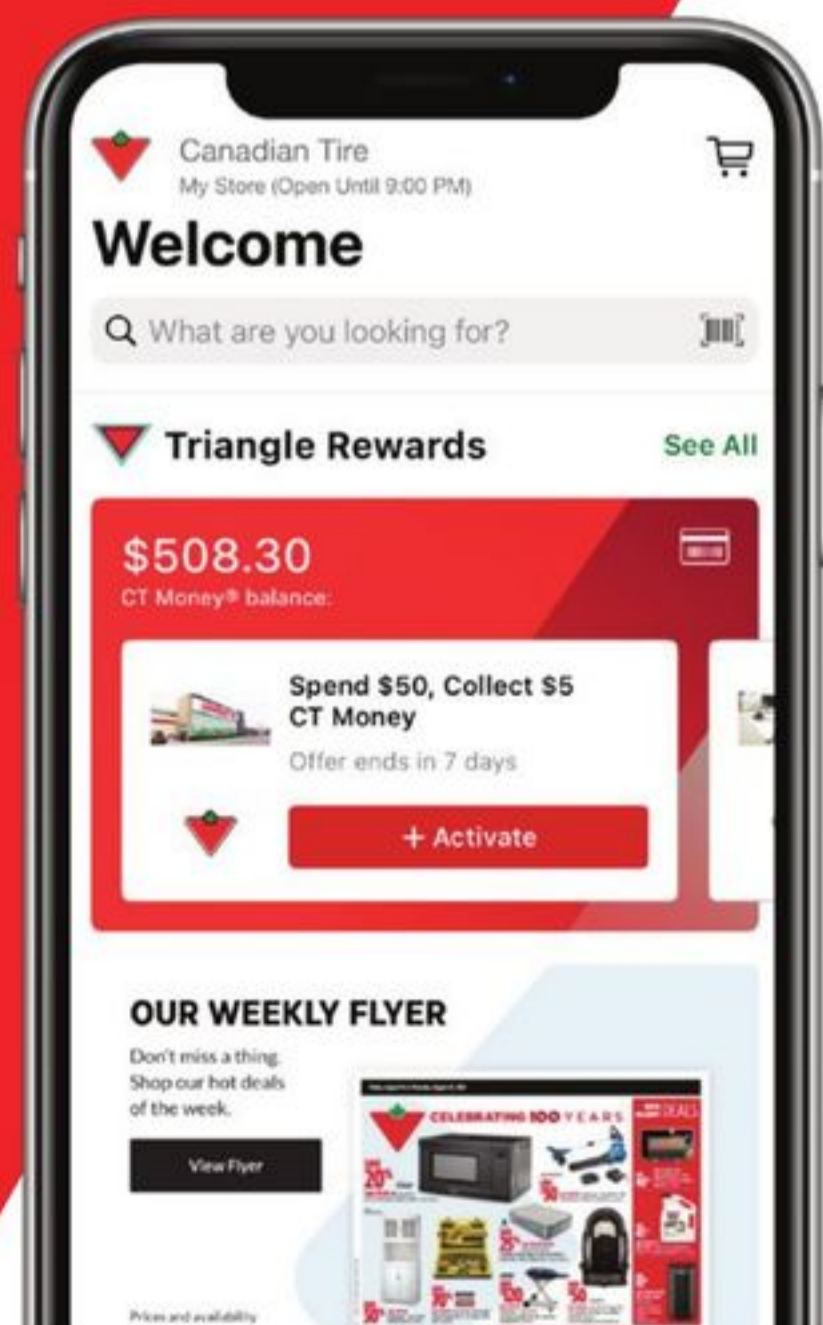

Looking for the best deals?

Download the CT app for access to our digital flyer and to activate Triangle Rewards.

[Download Now](#)

**SHOP
SMARTER
AT**