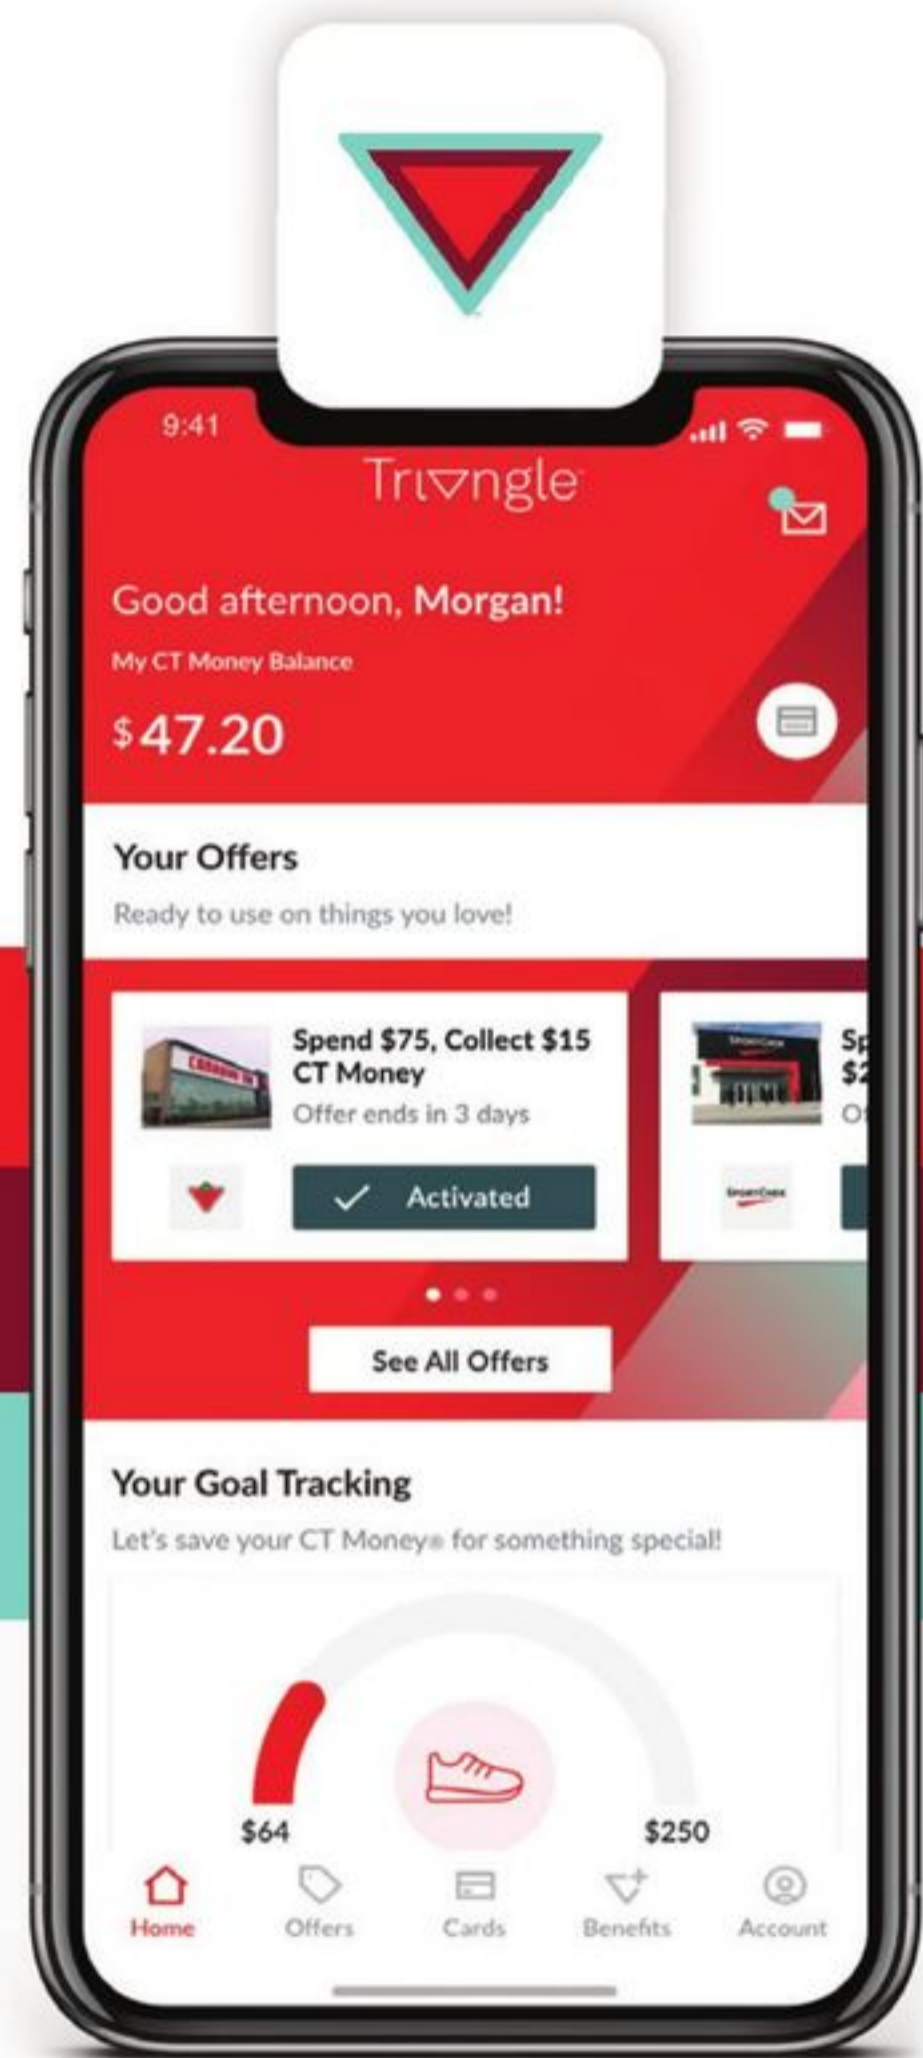

TESTED

MASTERCRAFT

SAVE 20%

Sale 175.99 7.34/24 mo** Reg 219.99 Pool Pump Kit. 62-3410-8. Sale 63.99-151.99 Reg 79.99-189.99 Selected Utility Pumps. 62-3404X.

MAKE THE MOST OF YOUR REWARDS

with the
Triangle App!