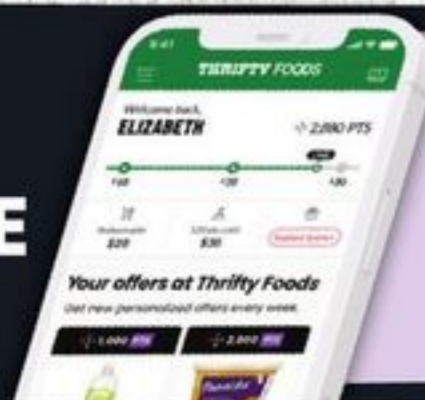

Scan this code to visit
mygroceryoffers.ca

SPEND $75 OR MORE, GET **500 PTS** WHEN YOU LOAD THIS OFFER
in the Thrifty Foods app or at MyGroceryOffers.ca