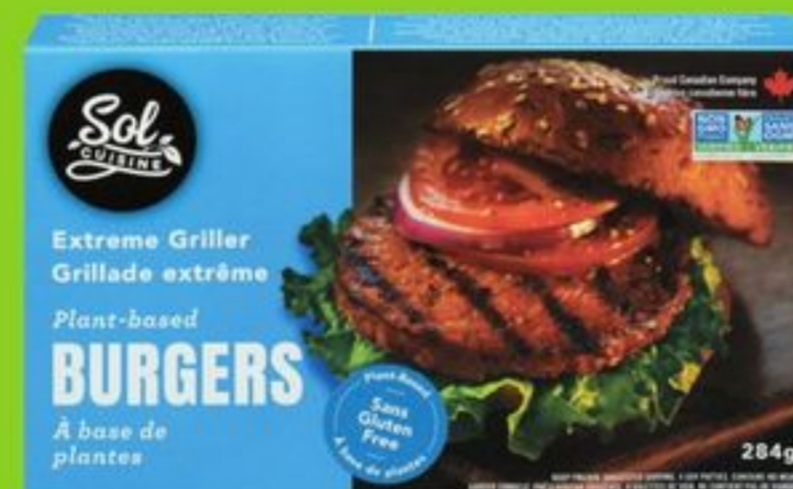

6.99
EACH
Sol Cuisine
Plant-Based Burgers
284 g