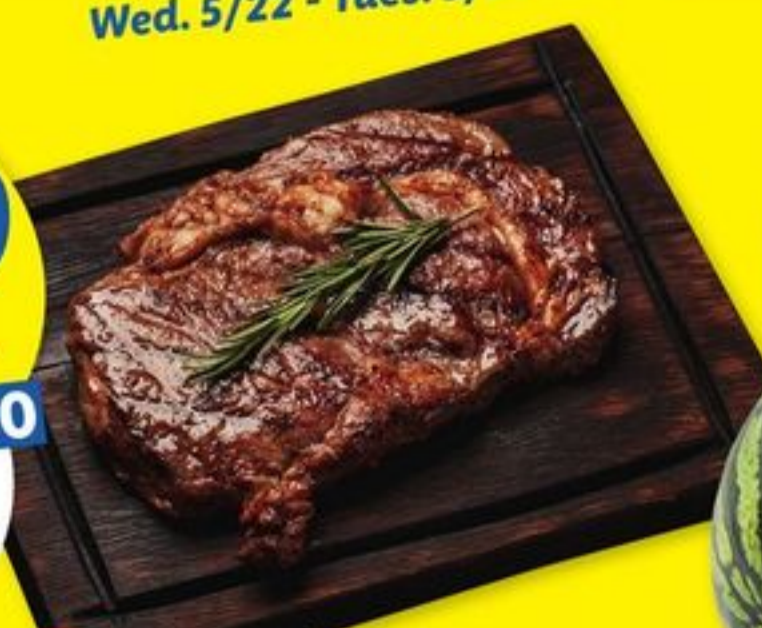

**big weekend,
big savings**

my
Lidl

download
the myLidl
app today

save over
$460
this month

FOOD MARKET

Wed. 5/22 - Tues. 5/28

6⁹⁹
ea.
myLidl save $3.80

Rastelli Preferred® boneless
beef ribeye steak
10 oz.
limit four per customer
No. 246342

4⁹⁹
ea.
myLidl save $2.00

large seedless
watermelon
limit eight per customer
No. 583251