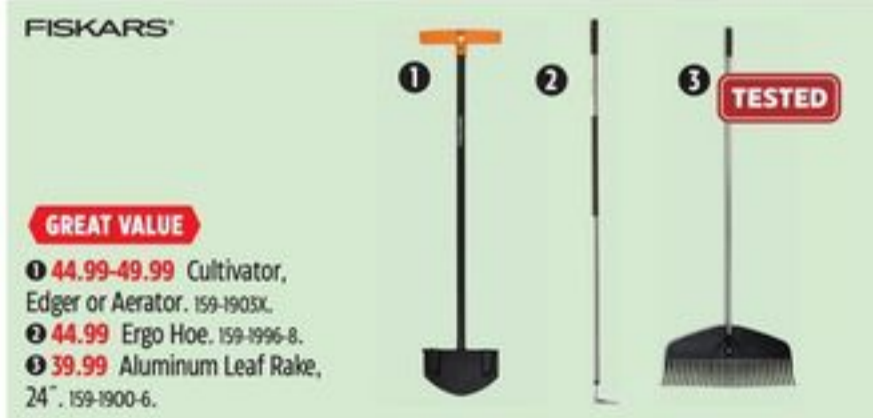

GREAT VALUE
39.99-99.99
Selected Pruner, Tree Pruner
or Weeder. 57-0263-2/59-6919x.