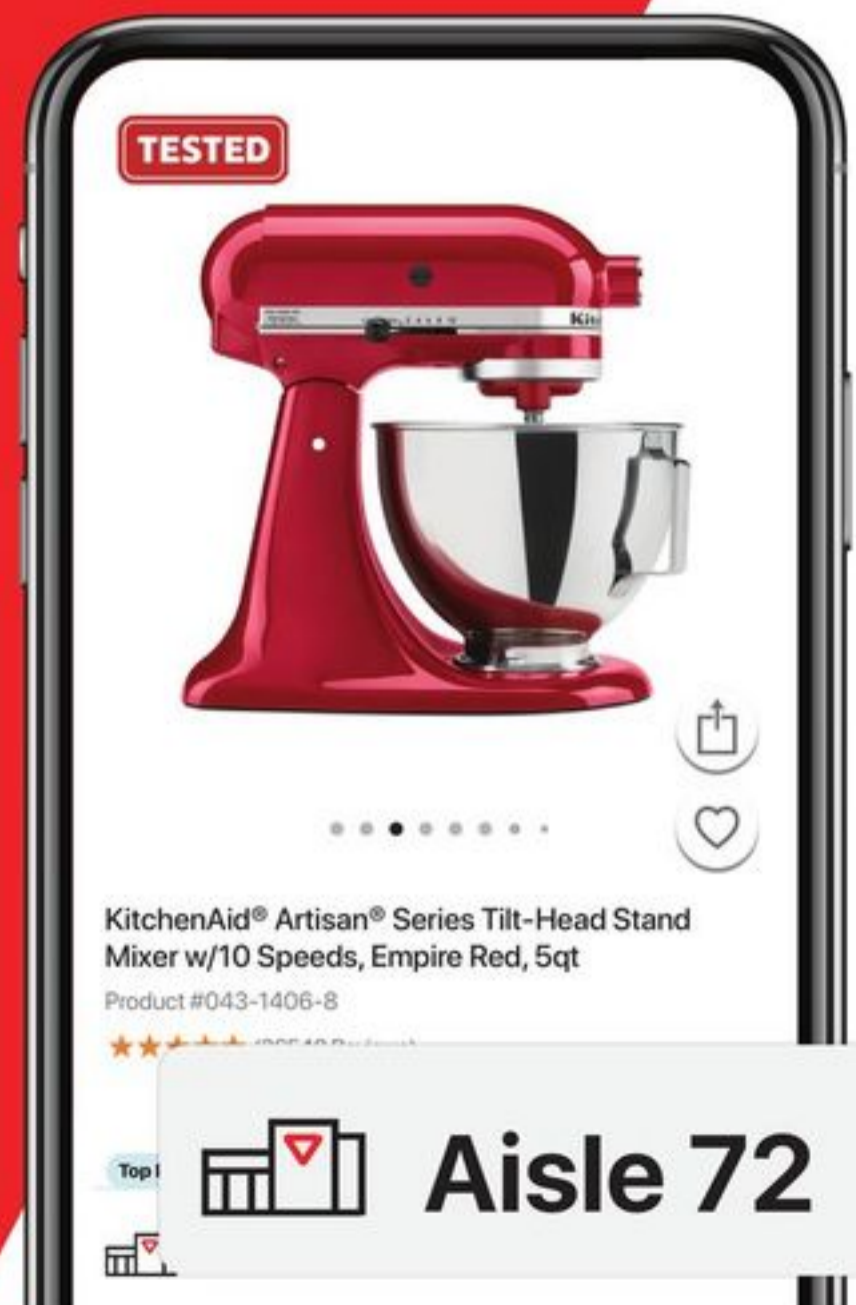

7

Find it. Fast.

Download the
CT app to get
an item's
exact aisle
location.

[Download Now](#)

SHOP
SMARTER
AT

CHAMPION

SAVE \$150
 Sale 1149.99 47.92/24 mo**
 Reg 1299.99 EZ Start Dial and CO Shield Generator. 55-040-4.