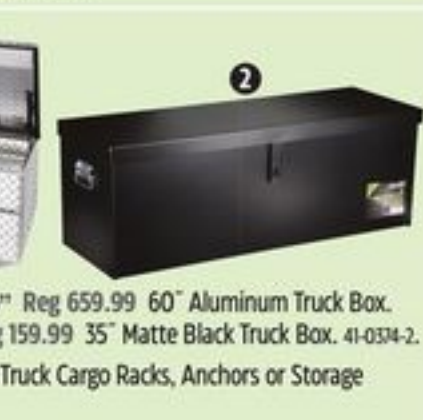

SAVE $100 Sale 559.99 23.34/24 mo** Reg 659.99 60" Aluminum Truck Box, 41-7229-8. ● Sale 119.99 Reg 159.99 35" Matte Black Truck Box, 41-0514-2.
Sale 8.39-749.99 Reg 10.49-799.99 Selected Truck Cargo Racks, Anchors or Storage Boxes, 34-0027X/40-0002X.

DE0320-24 01EX_NB1

Triangle No Fee, No Interest financing** on purchases of $150 or more. *24 equal monthly payments. Conditions apply. See inside back page.