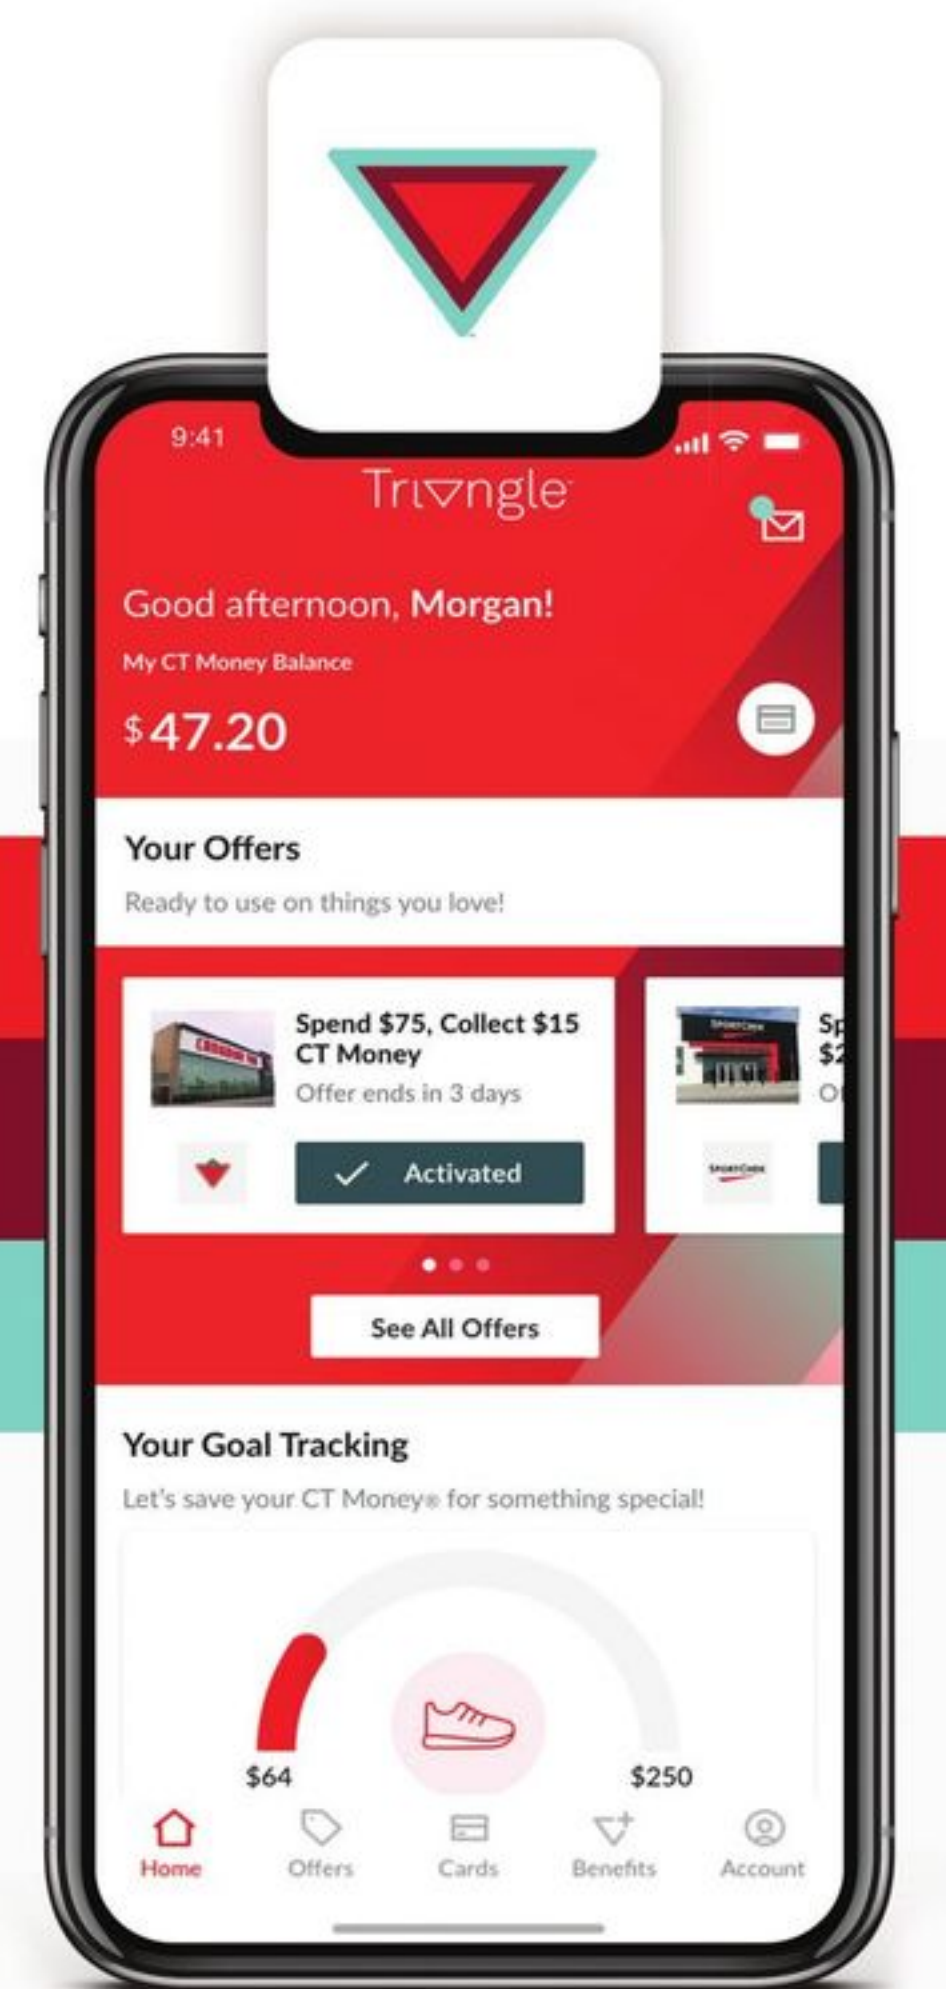

GREAT VALUE
\$12⁹⁹
Yard Waste 2-Ply Paper Bags, 20-Pack. 40-324-0.

\$4.99 Compostable 2-Ply Leaf Bags, 5-Pack. 42-972-8.

MAKE THE MOST OF YOUR REWARDS

with the
Triangle App!

LEARN MORE

SAVE UP TO \$100

• Sale 499.99 20.84/24 mo* Reg 599.99 Digital Electric Smoker. Pellet/wood chips. 85-1780-4. • Sale 399.99 16.67/24 mo* Reg 469.99 The Original 4-Rack Electric Smoker. 78-0026-6.