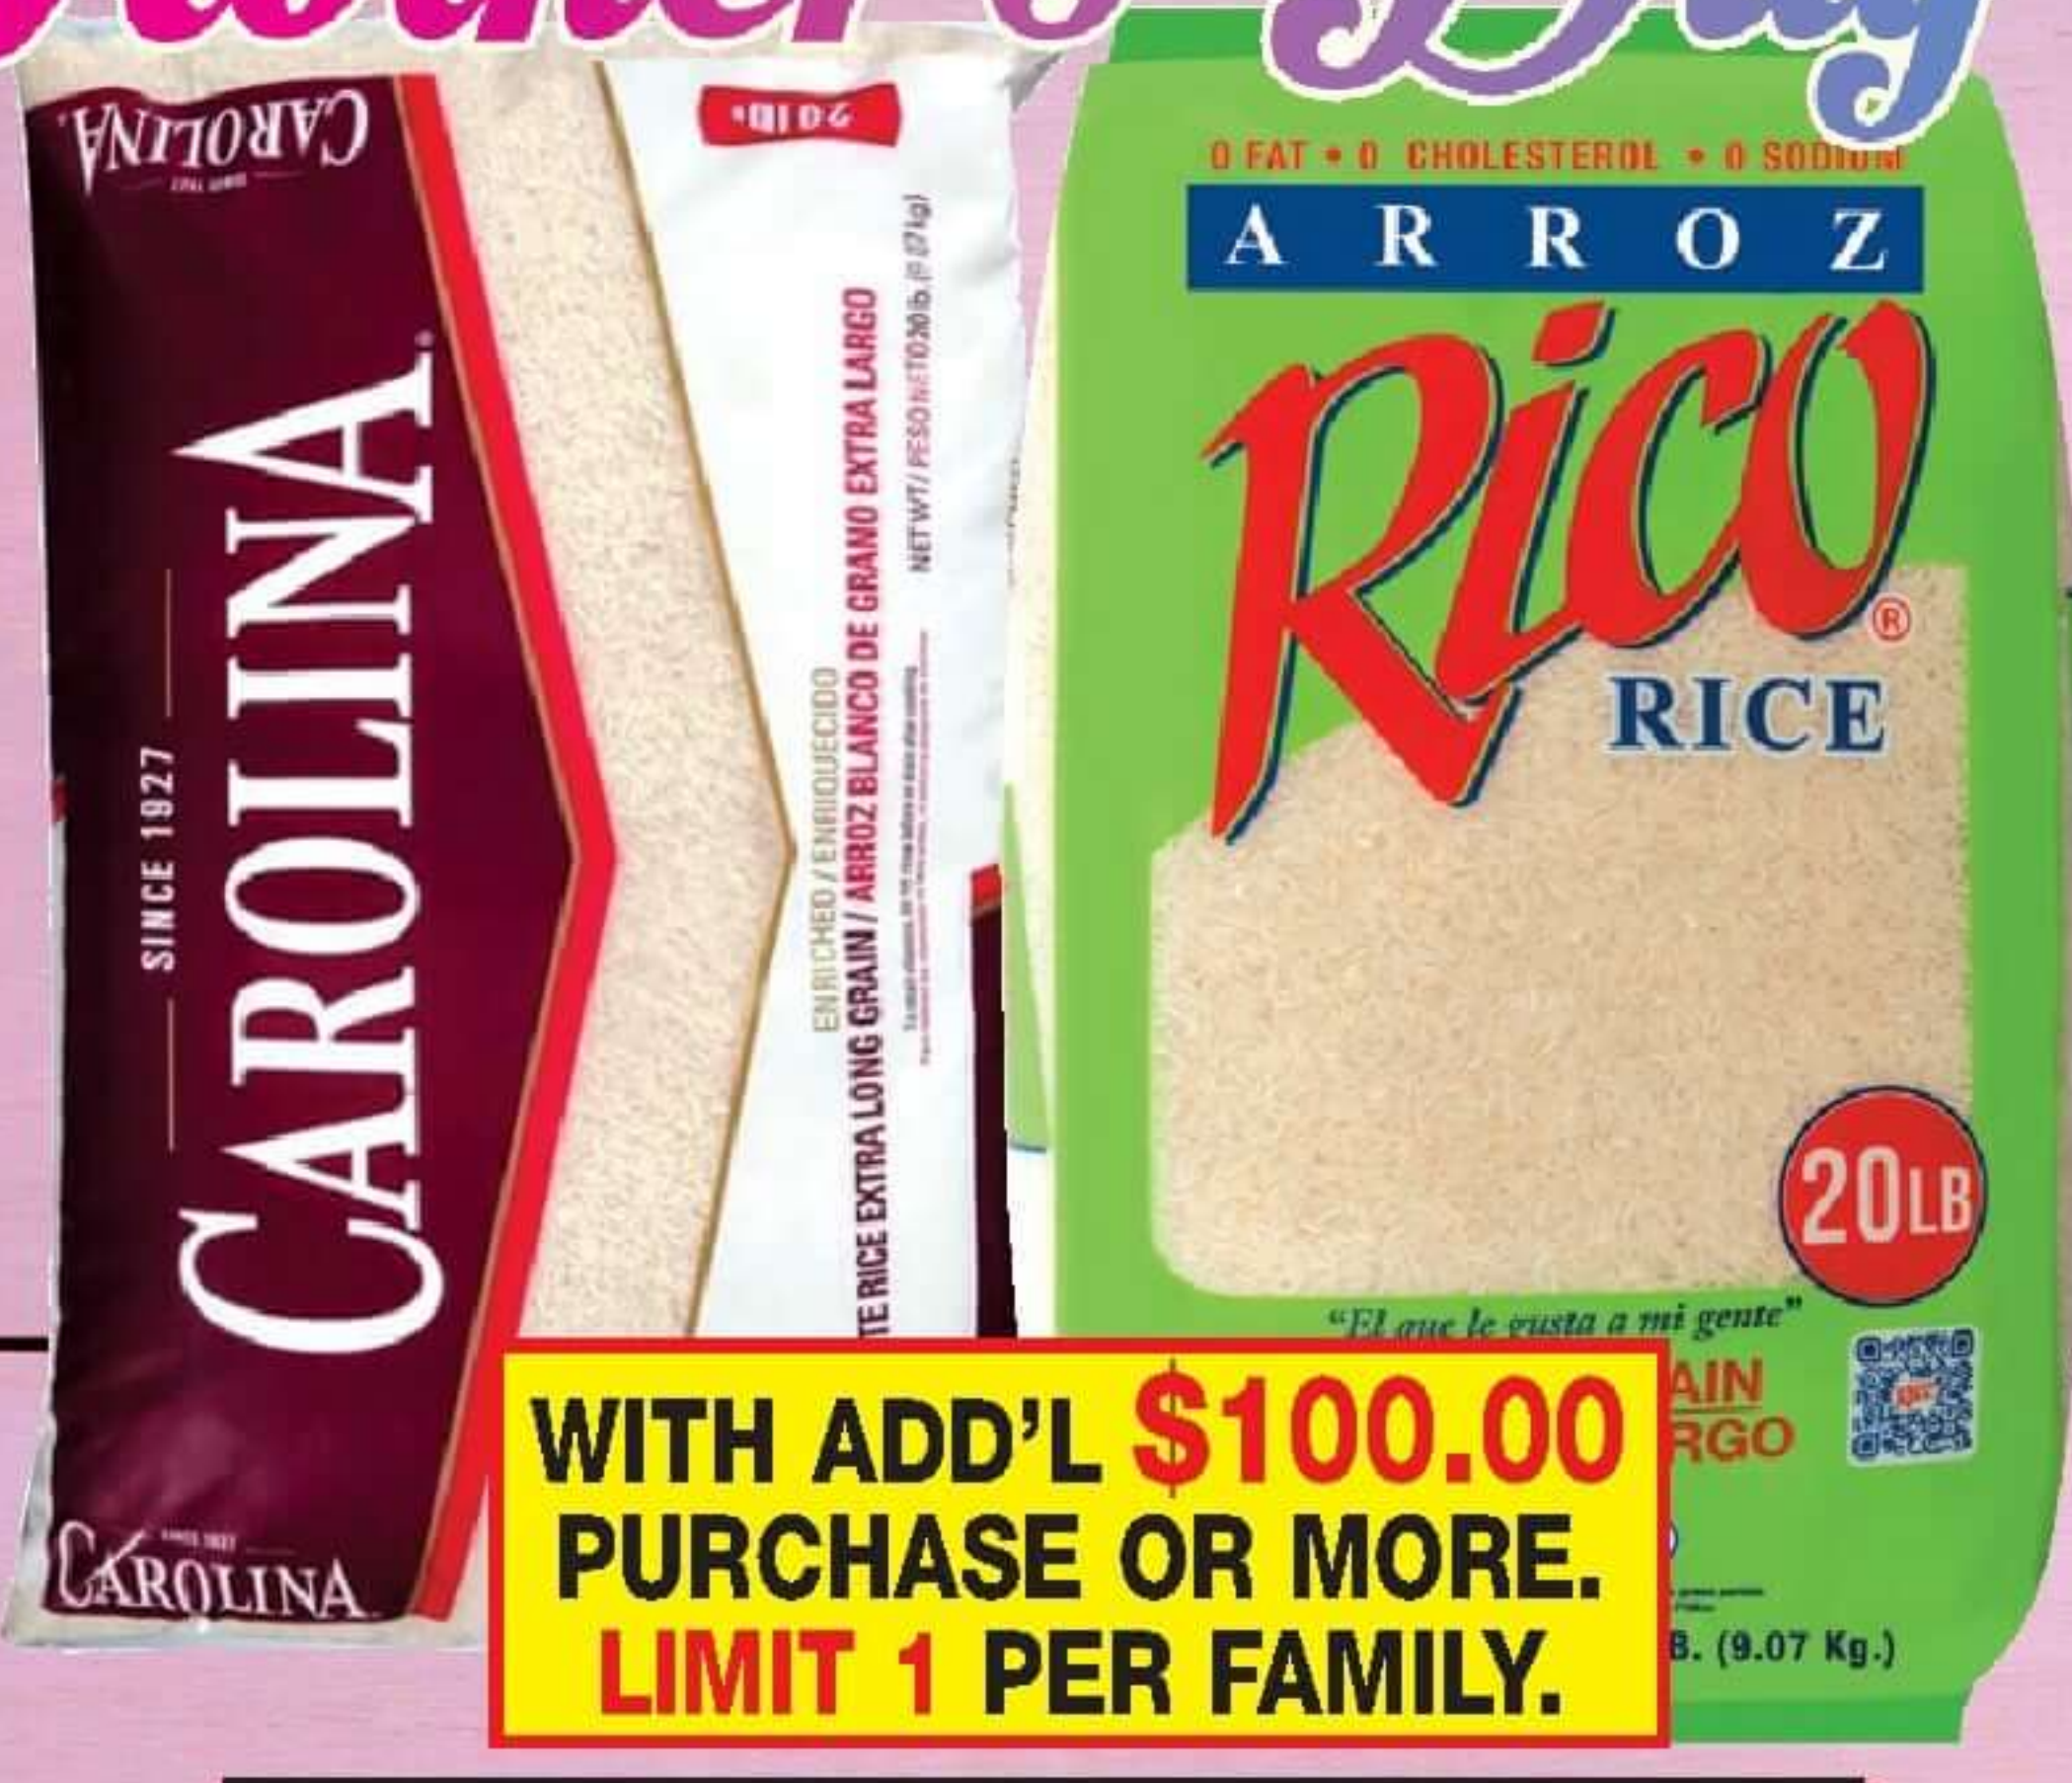

TENEMOS PRODUCTOS DE CENTROAMERICA,
LAS ISLAS DEL CARIBE Y SUDAMERICA MAS QUE
CUALQUIER OTRO SUPERMERCADO EN EL AREA DE
PHILADELPHIA, PENNSYLVANIA

Mother's Day Super Savings