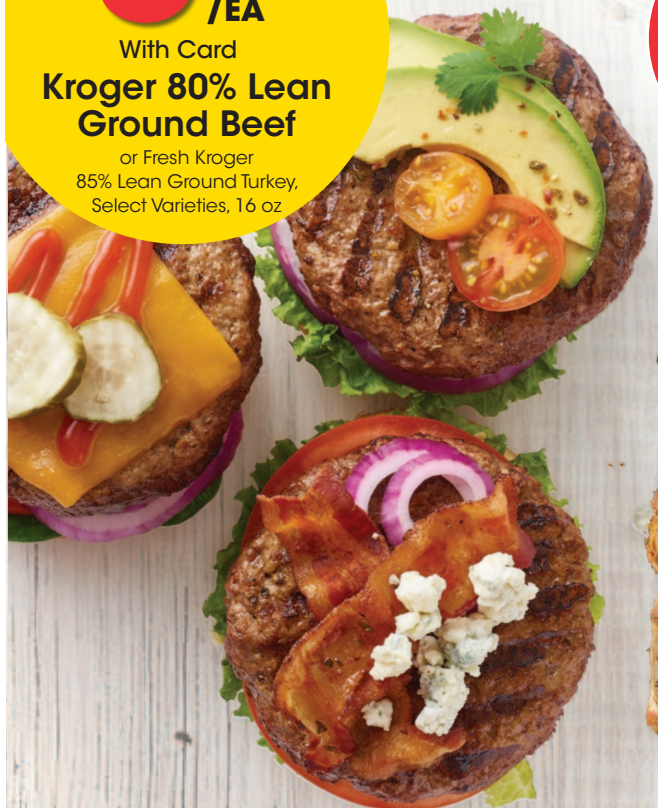

**\$3.99** /EA  
With Card  
**Kroger 80% Lean Ground Beef**  
or Fresh Kroger 85% Lean Ground Turkey,  
Select Varieties, 16 oz

Honeycrisp Apples  
**\$1.67** /LB  
With Card

Boneless Pork Half Loin  
**\$1.99** /LB  
With Card  
or Boneless Pork Chops,  
10 ct, Sold for \$10