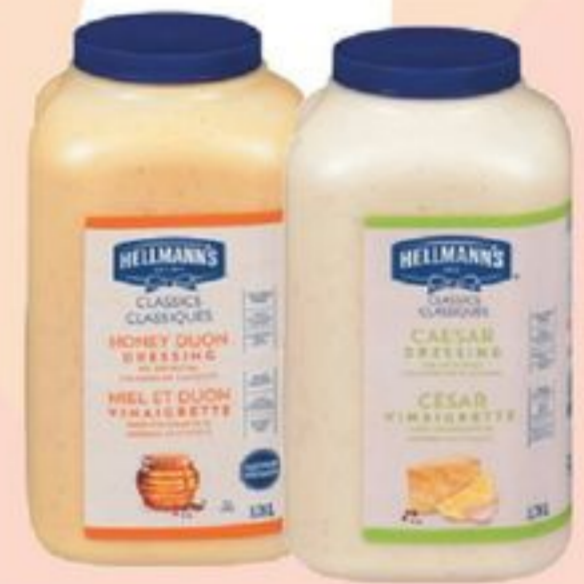

22⁹⁹

Kraft tartar sauce
3.78 L
20096698_EA

20⁹⁹

Forty Creek barbecue sauce
4 L
20892754_EA

34⁹⁹

Frank's RedHot original, 3.78 L
20130877_EA

16⁹⁹

Hellmann's vegan mayonnaise
3.78 L
21202861_EA

39⁹⁹

Knorr beef gravy
377 g
21169487_EA

10⁹⁹

Hellmann's dressing
selected varieties
3.78 L
21243071_EA

30⁹⁹

Flying Goose Sriracha sauce
3.45 L
21534865_EA

26⁴⁹

Flying Goose Sambal Oelek sauce
selected varieties
3.45 L
21534835_EA