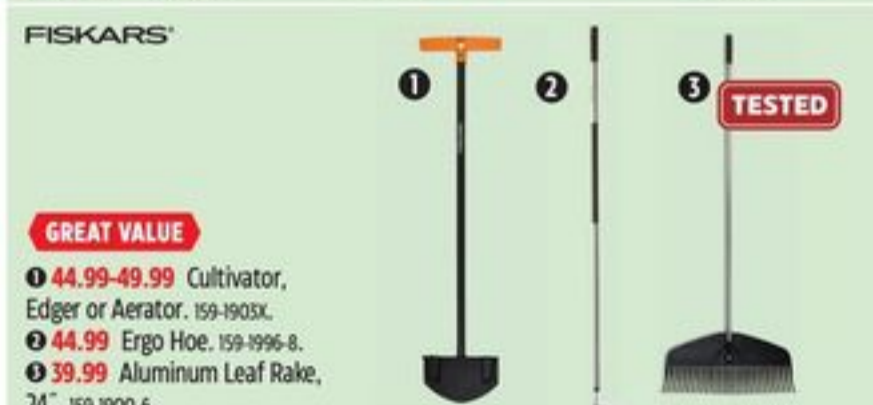

GREAT VALUE
39.99-99.99
Selected Pruner, Tree Pruner
or Weeder. 57-0263-2/59-691X.