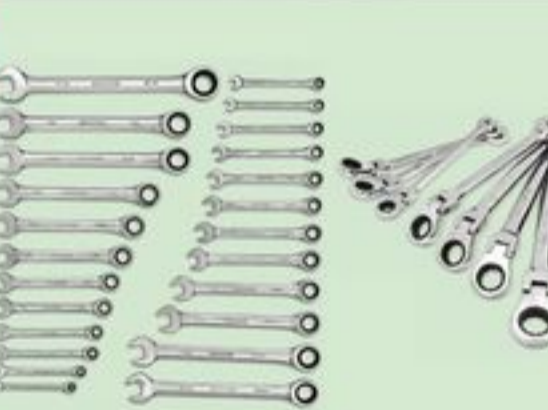

MAXIMUM TOP PICK ON SALE

SAVE UP TO 25%