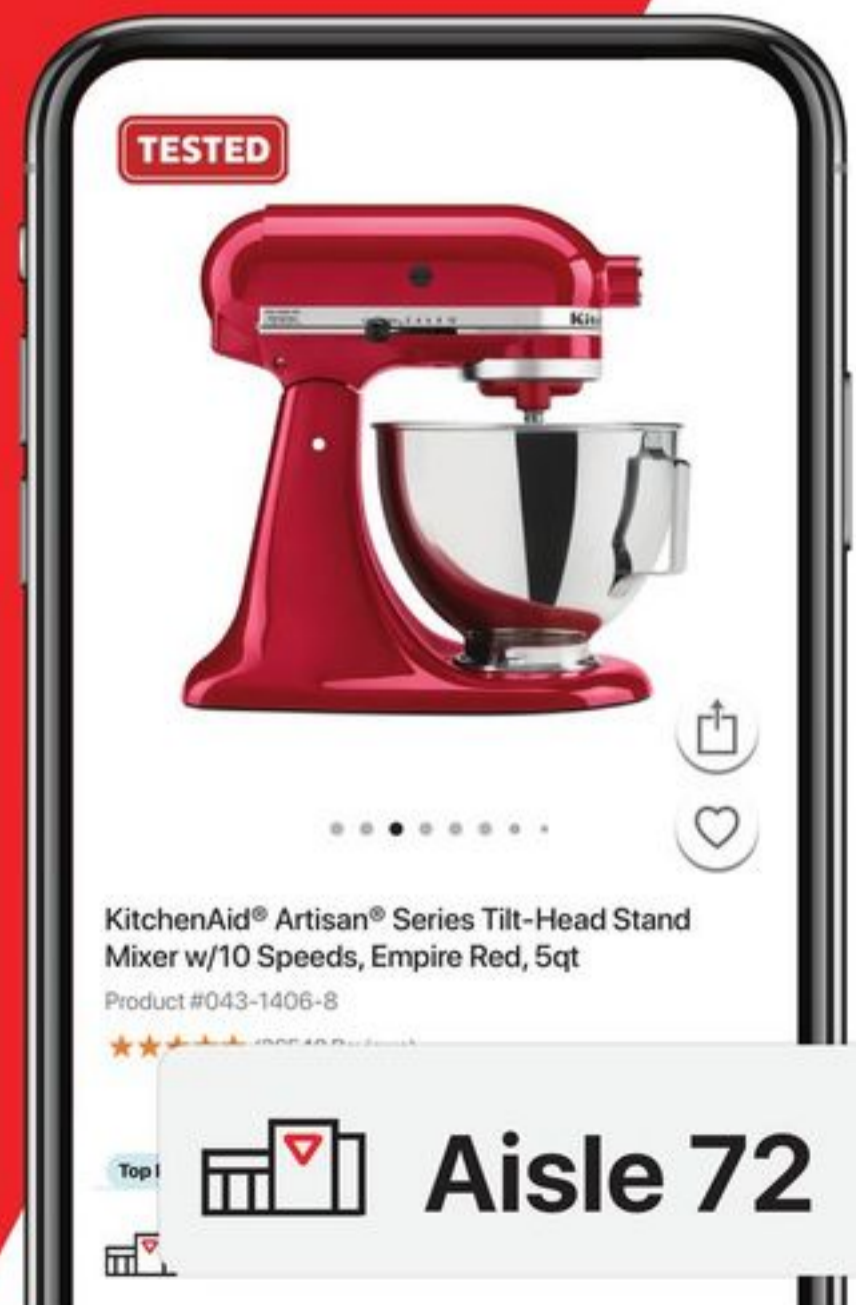

# Find it. Fast.

Download the  
CT app to get  
an item's  
exact aisle  
location.

[Download Now](#)

SHOP  
SMARTER  
AT

**CHAMPION**

**SAVE \$150**  
 Sale 1149.99 47.92/24 mo\*\*  
 Reg 1299.99 EZ Start Dial and CO Shield Generator. 55-040-4.