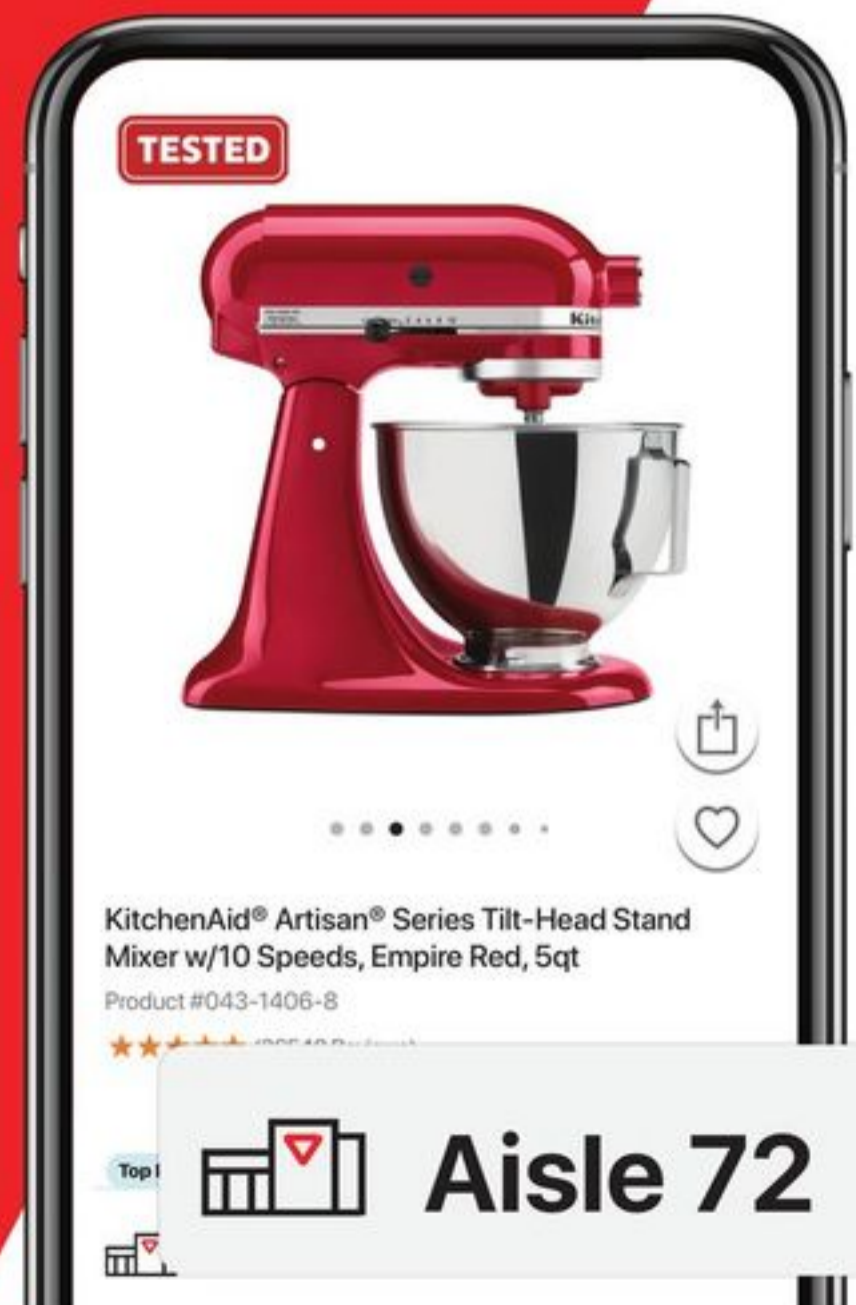

Find it. Fast.

Download the
CT app to get
an item's
exact aisle
location.

[Download Now](#)

SHOP
SMARTER
AT

CHAMPION

SAVE \$150
 Sale 1149.99 47.92/24 mo**
 Reg 1299.99 EZ Start Dial and CO Shield Generator. 55-040-4.