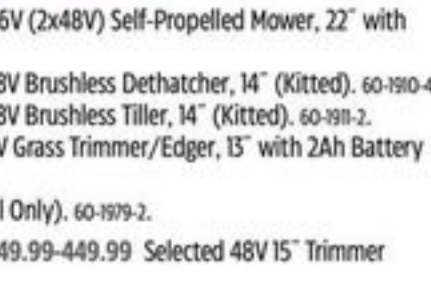

YARDWORKS

SAVE $50