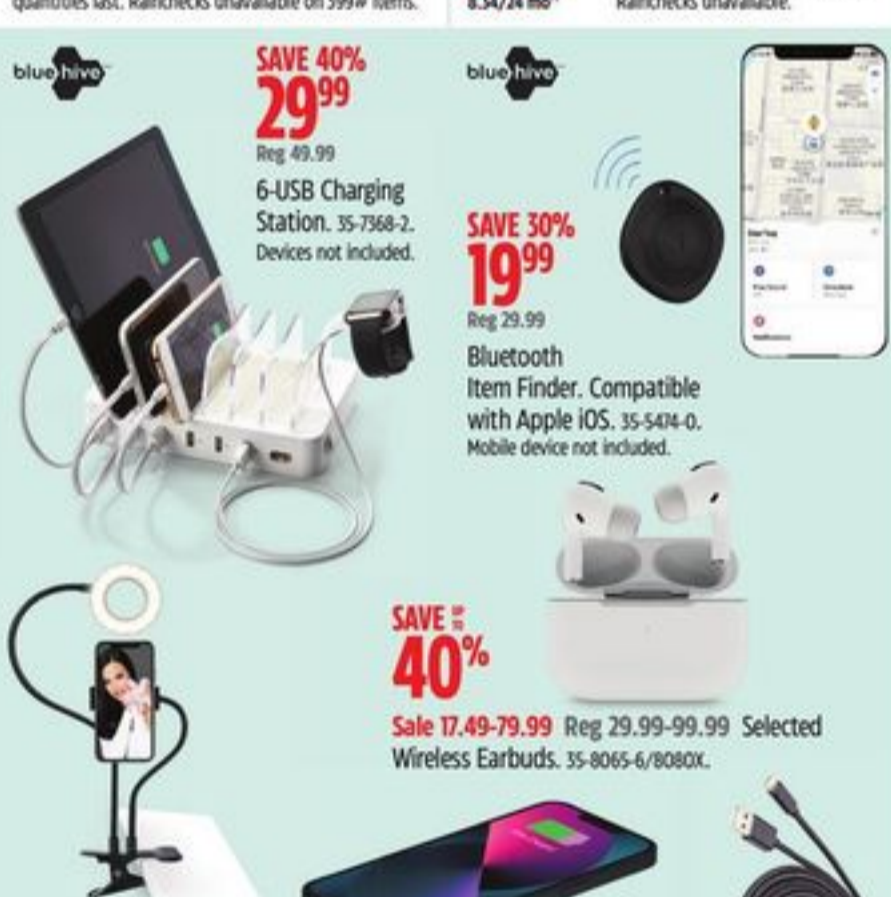

SAVE 40% 29.99 Reg 49.99 6-USB Charging Station. 35-7668-2. Devices not included.

SAVE 30% 19.99 Reg 29.99 Bluetooth Item Finder. Compatible with Apple iOS. 35-5474-0. Mobile device not included.

SAVE 40% Sale 17.49-79.99 Reg 29.99-99.99 Selected Wireless Earbuds. 35-8065-6/8080X.