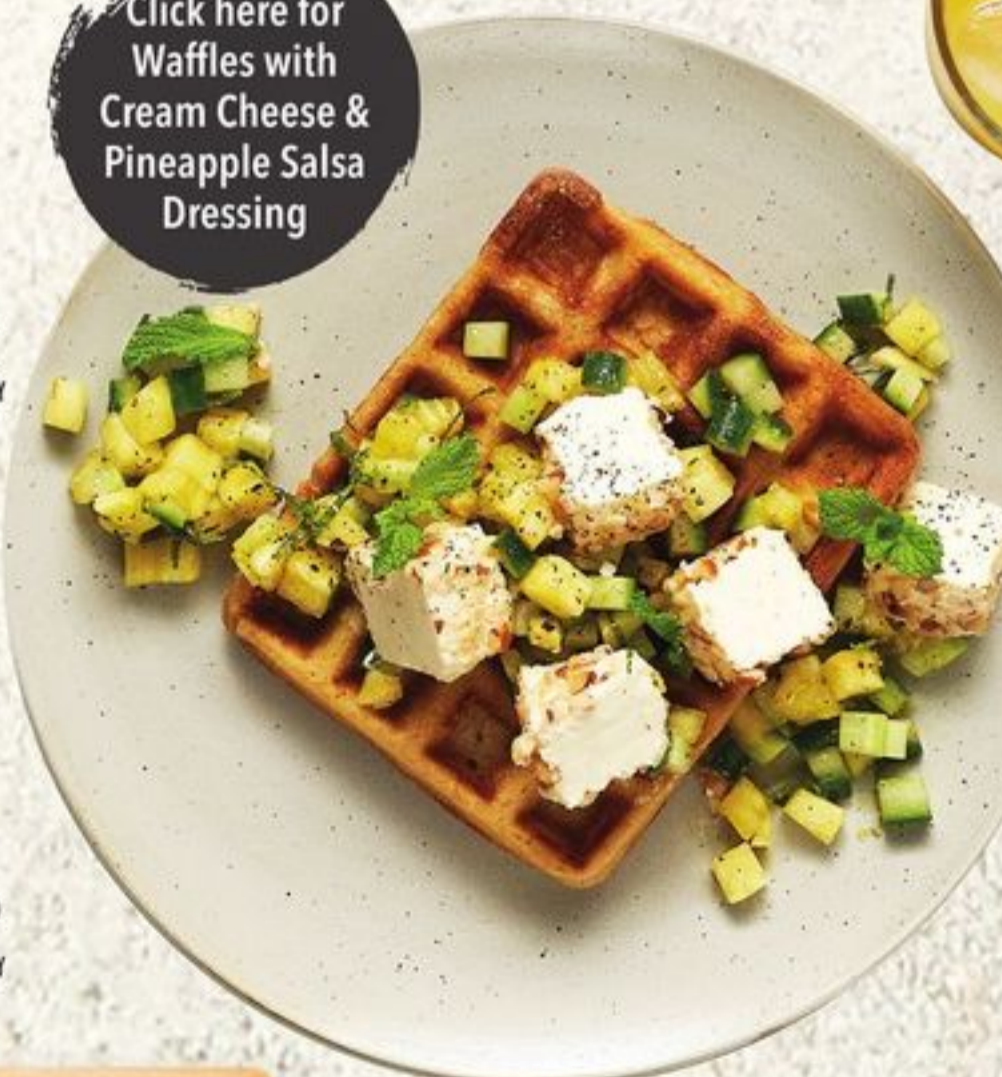

Click here for Tagliatelle Pasta with Creamy Blue Cheese sauce

579 CAMBOZOLA BLUE CHEESE DELI CUT, PRICES AS MARKED 26.26/lb /100 g

549 TRE STELLE LE GRUYERE SWISS CHEESE DELI CUT, PRICES AS MARKED 24.90/lb /100 g

799 ea. CASTELLO CREAMY WHITE CHEESE 150 g

779 ea. CASTELLO HAVARTI CHEESE 170-200 g SELECTED VARIETIES

799 ea. CASTELLO DOUBLE CRÈME BLUE 150 g

With its soft texture, blue cheese melts quickly over hot pasta and brings a tangy, slightly salty flavour to the dish.

ELEVATE WITH CHEESE

Take basic recipes and add a flavour punch with **fine cheeses**.

499 ILCHESTER APPLEWOOD SMOKED CHEDDAR DELI CUT, PRICES AS MARKED 22.63/lb /100 g

349 BERGERON OR LOUIS CYR CANADIAN GOUDA CHEESE DELI CUT, PRICES AS MARKED 15.83/lb /100 g

529 COOMBE CASTLE OR CLAWSON ASSORTED FLAVOURED CHEESES DELI CUT, PRICES AS MARKED 24.00/lb, SELECTED VARIETIES /100 g

599 OAK MANOR IRISH CHEDDAR OR BLUE STILTON CHEESE DELI CUT, PRICES AS MARKED 27.17/lb /100 g

WHEN YOU BUY 500 g OR MORE **349** JARLSBERG CHEESE DELI CUT, PRICES AS MARKED 15.83/lb OR 4.99/100 g WHEN YOU BUY LESS THAN 500 g /100 g

WHEN YOU BUY 500 g OR MORE **299** IRRESISTIBLES GRANA PADANO RISERVA CHEESE AGED 20 MONTHS, DELI CUT PRICES AS MARKED, 13.56/lb OR 3.99/100 g WHEN YOU BUY LESS THAN 500 g /100 g

Click here for Waffles with Cream Cheese & Pineapple Salsa Dressing

WHEN YOU BUY 500 g OR MORE **299** L'EXTRA BRIE DELI CUT, PRICES AS MARKED 13.56/lb OR 4.99/100 g WHEN YOU BUY LESS THAN 500 g /100 g

WHEN YOU BUY 500 g OR MORE **299** PRESIDENT FRENCH EMENTAL DELI CUT, PRICES AS MARKED 13.56/lb OR 3.49/100 g WHEN YOU BUY LESS THAN 500 g /100 g

BUY MORE SAVE MORE!

Warm & sweet, with a distinctive freshness & hint of nuts, Havarti cream cheese is perfectly paired with waffles, bagels, crackers & more.

699 ea. CASTELLO PINEAPPLE CREAM CHEESE 125 g