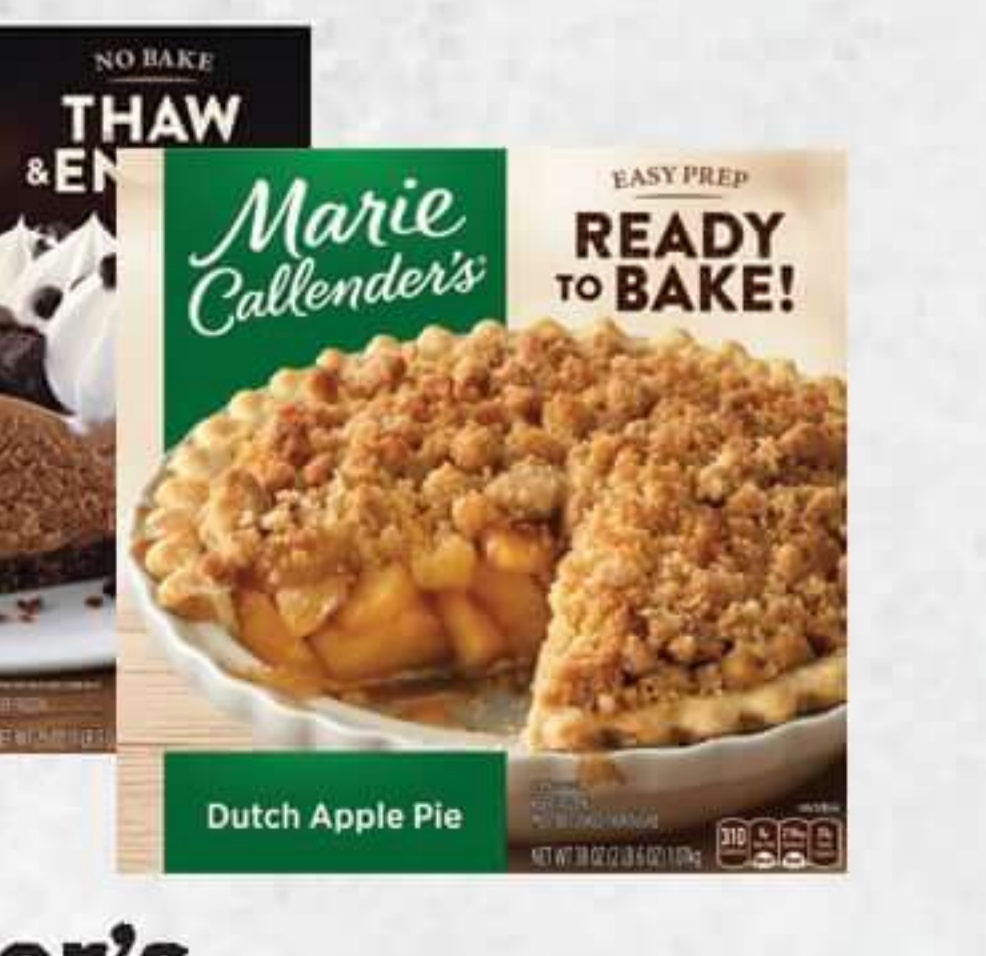

Cool Whip Topping 2/$4
8 oz pkg,
Selected Varieties