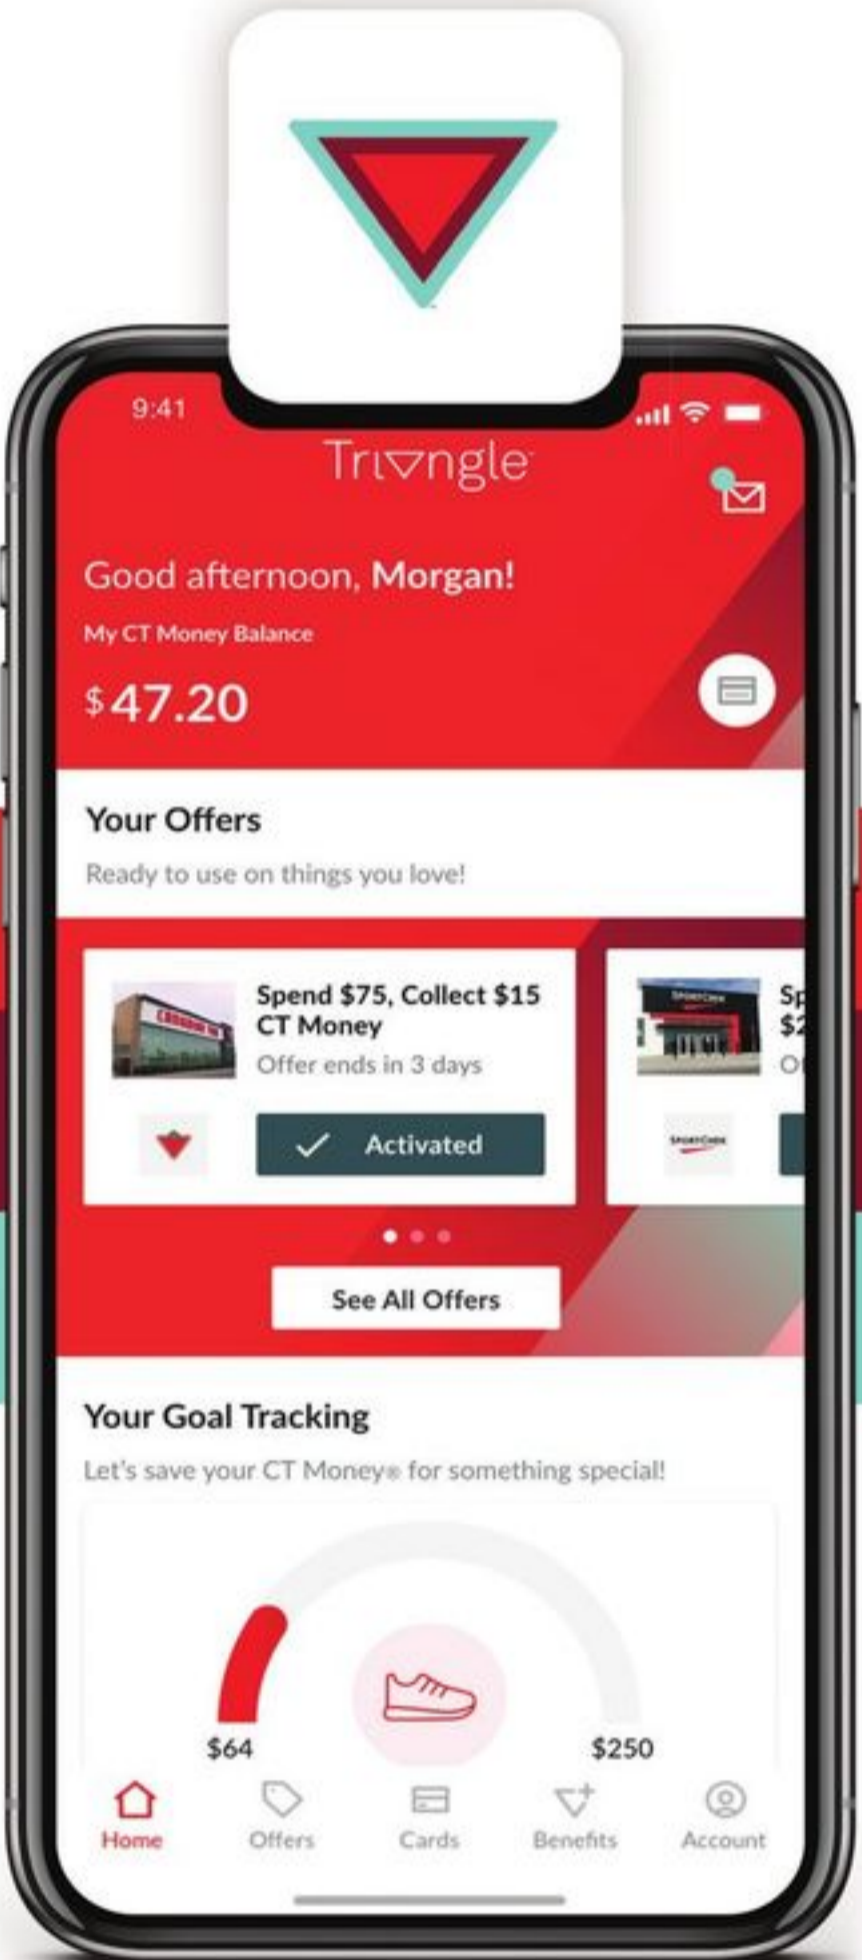

GREAT VALUE
\$12⁹⁹
Yard Waste 2-Ply Paper Bags, 20-Pack. 40-324-0.

\$4.99 Compostable 2-Ply Leaf Bags, 5-Pack. 42-972-8.

MAKE THE MOST OF YOUR REWARDS

with the Triangle App!

LEARN MORE

SAVE UP TO \$100

• Sale 499.99 20.84/24 mo* Reg 599.99 Digital Electric Smoker. Pellet/wood chips. 85-1780-4. • Sale 399.99 16.67/24 mo* Reg 469.99 The Original 4-Rack Electric Smoker. 78-0026-6.