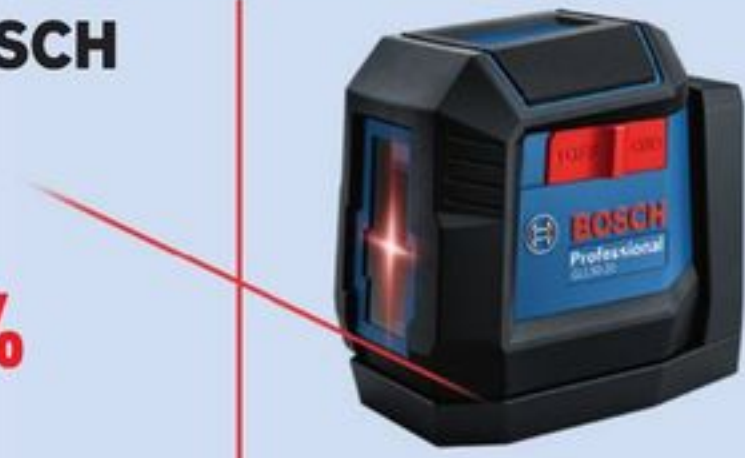

Selected Deadbolts, Electronic Locks, Locksets and Gripsets. 46-3446X.

BOSCH

SAVE 20%

Sale 79.99

Reg 99.99 Self-Levelling Cross-Line Laser Kit, 50' Red Beam. 57-4700-6.

Save up to 25% Sale 74.99-199.99

Reg 99.99-249.99 Selected Laser Measures. 57-4677X.