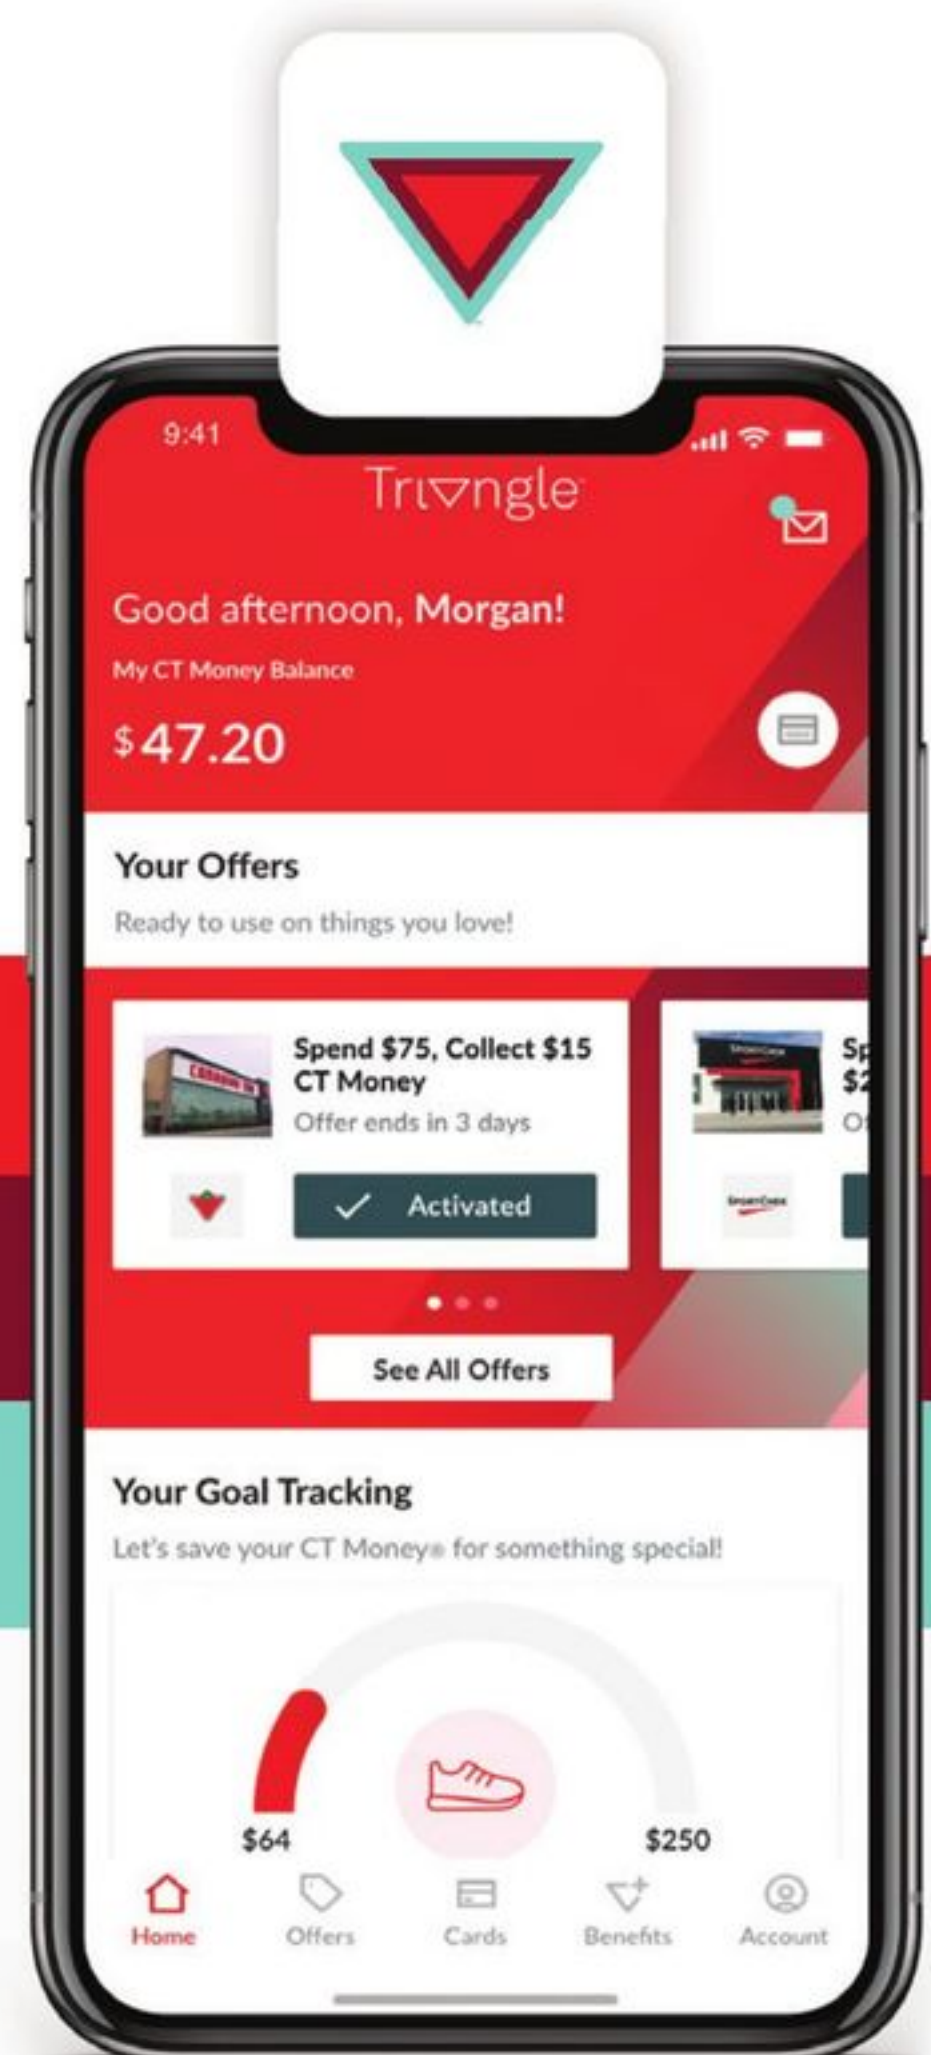

MAKE THE MOST OF YOUR REWARDS

with the
Triangle App!

LEARN MORE