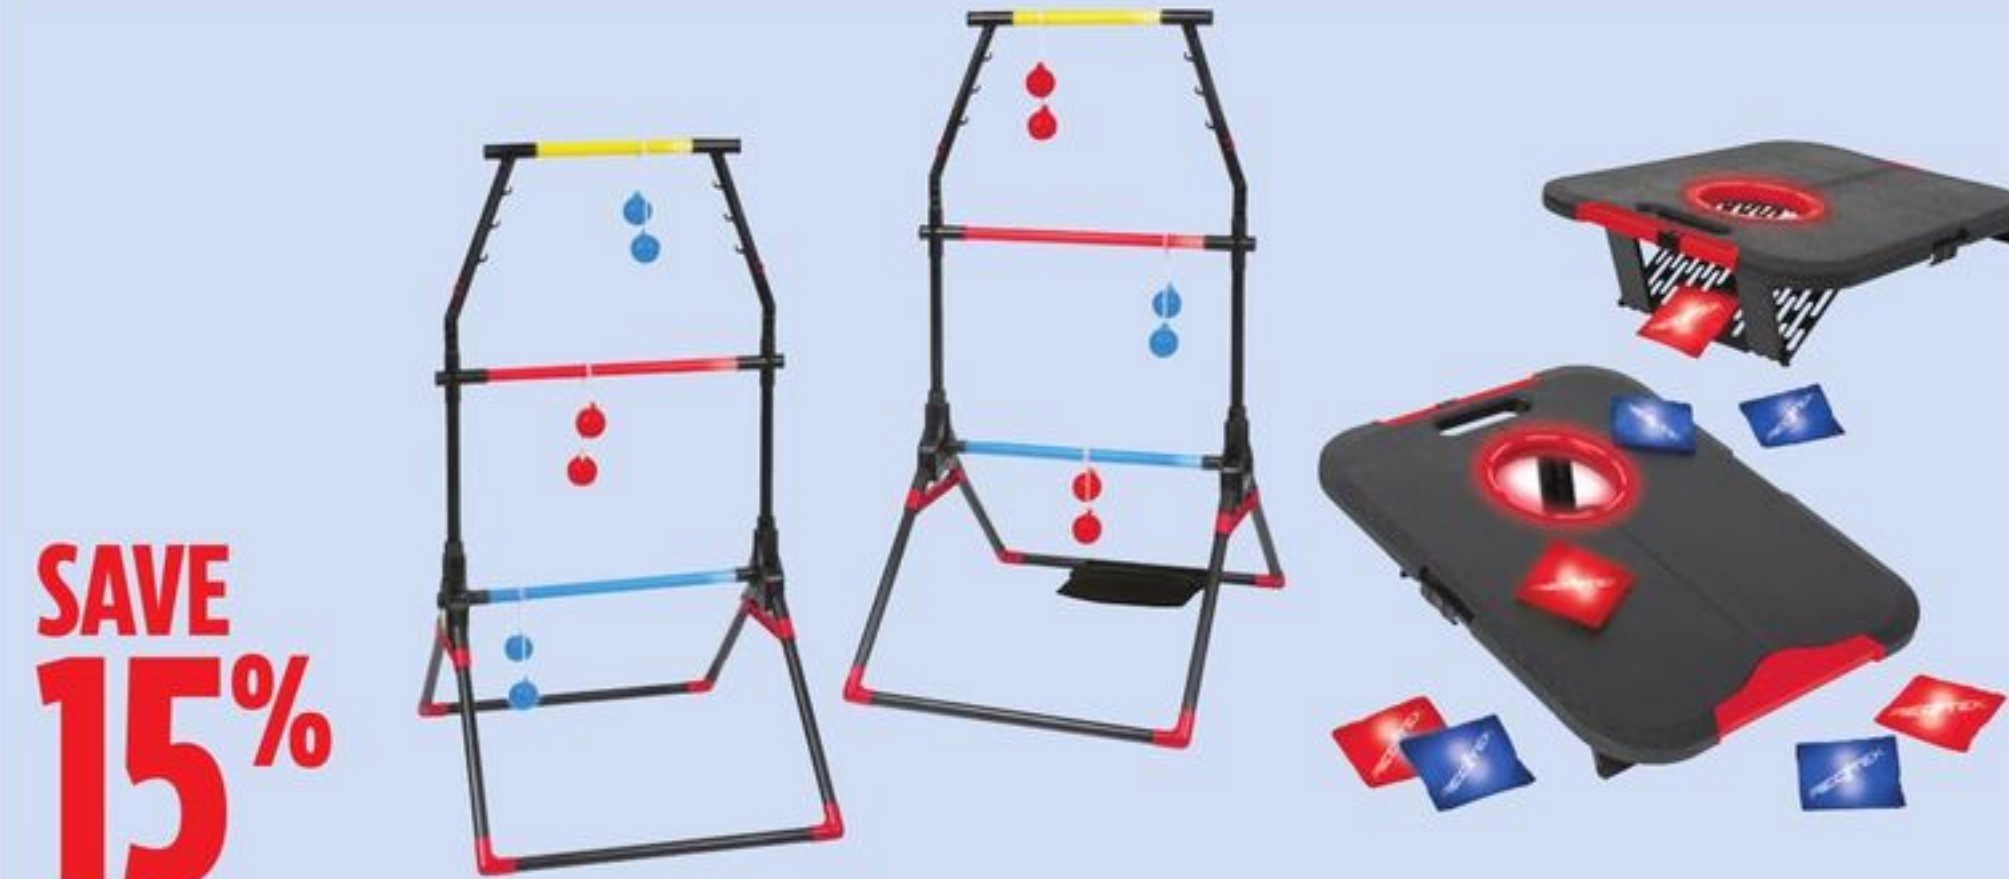

SAVE 15%
Sale 16.99-59.99 Reg 19.99-69.99 Selected Outdoor Games. 84-6992X/184-0761X.