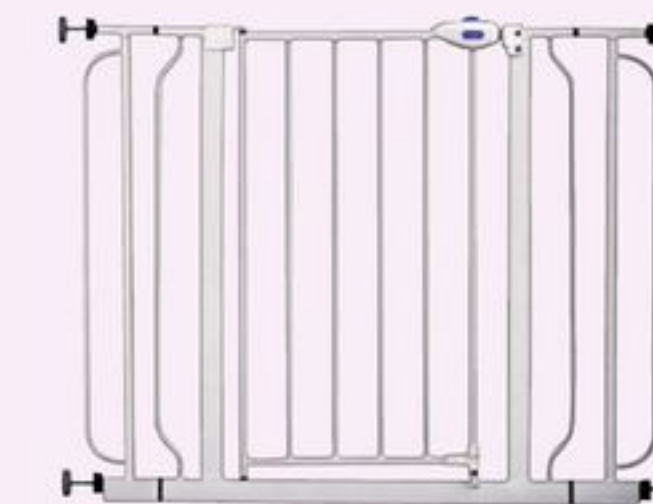

SAVE 20%

Sale 63.99 Reg 79.99 Retractable Baby Gate, Black. Suitable for openings up to 55" wide. 46-7979-2.

harmony®

Fisher-Price®

SAVE 20%

Sale 51.99 Reg 64.99 Glow & Grow, Kick & Play Piano Activity Gym. 46-1171-8.