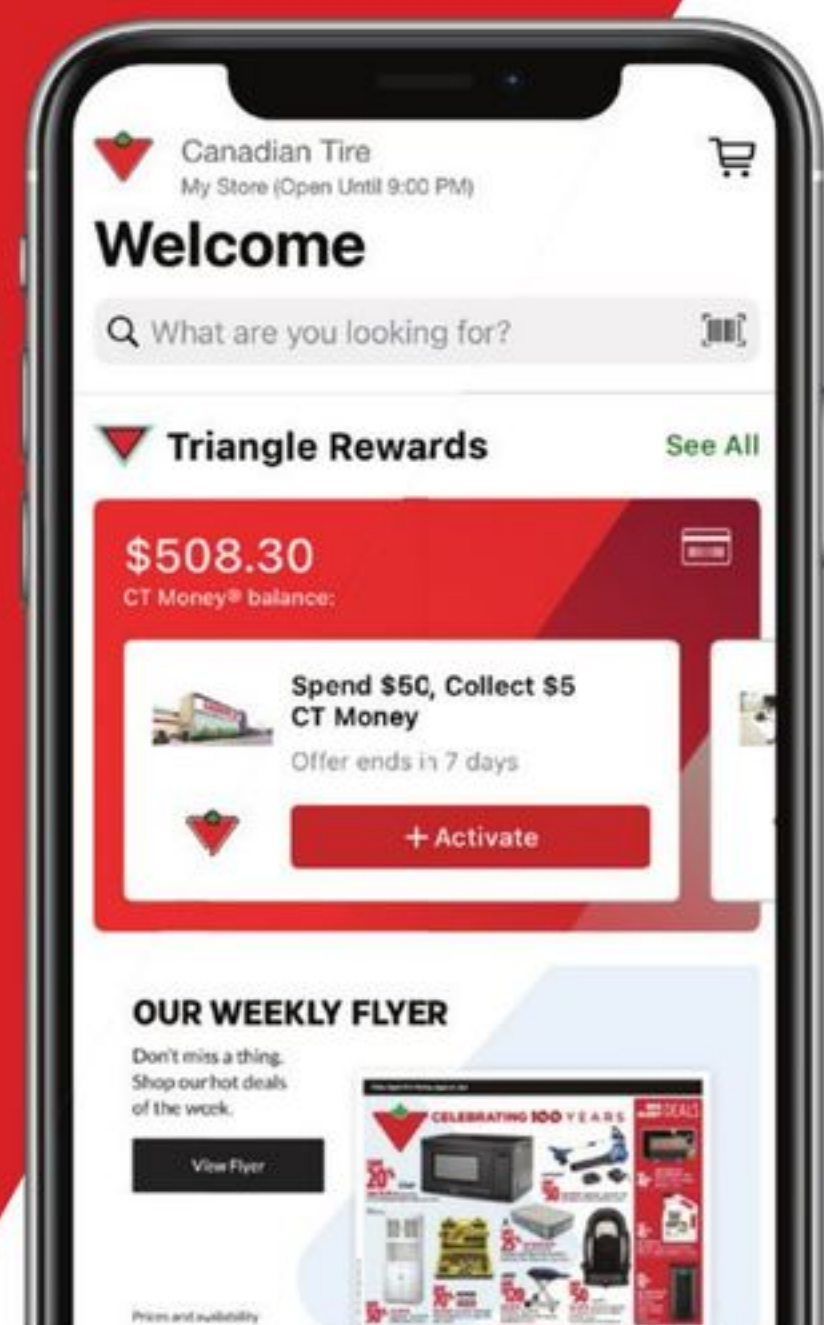

DE0323-24

Looking for the best deals?

Download the CT app for access to our digital flyer and to activate Triangle Rewards.

[Download Now](#)

**SHOP
SMARTER
AT**

SAVE UP TO
\$150

KidKraft

NOW **899⁹⁹**
Reg 999.99
37.50/24 mo**