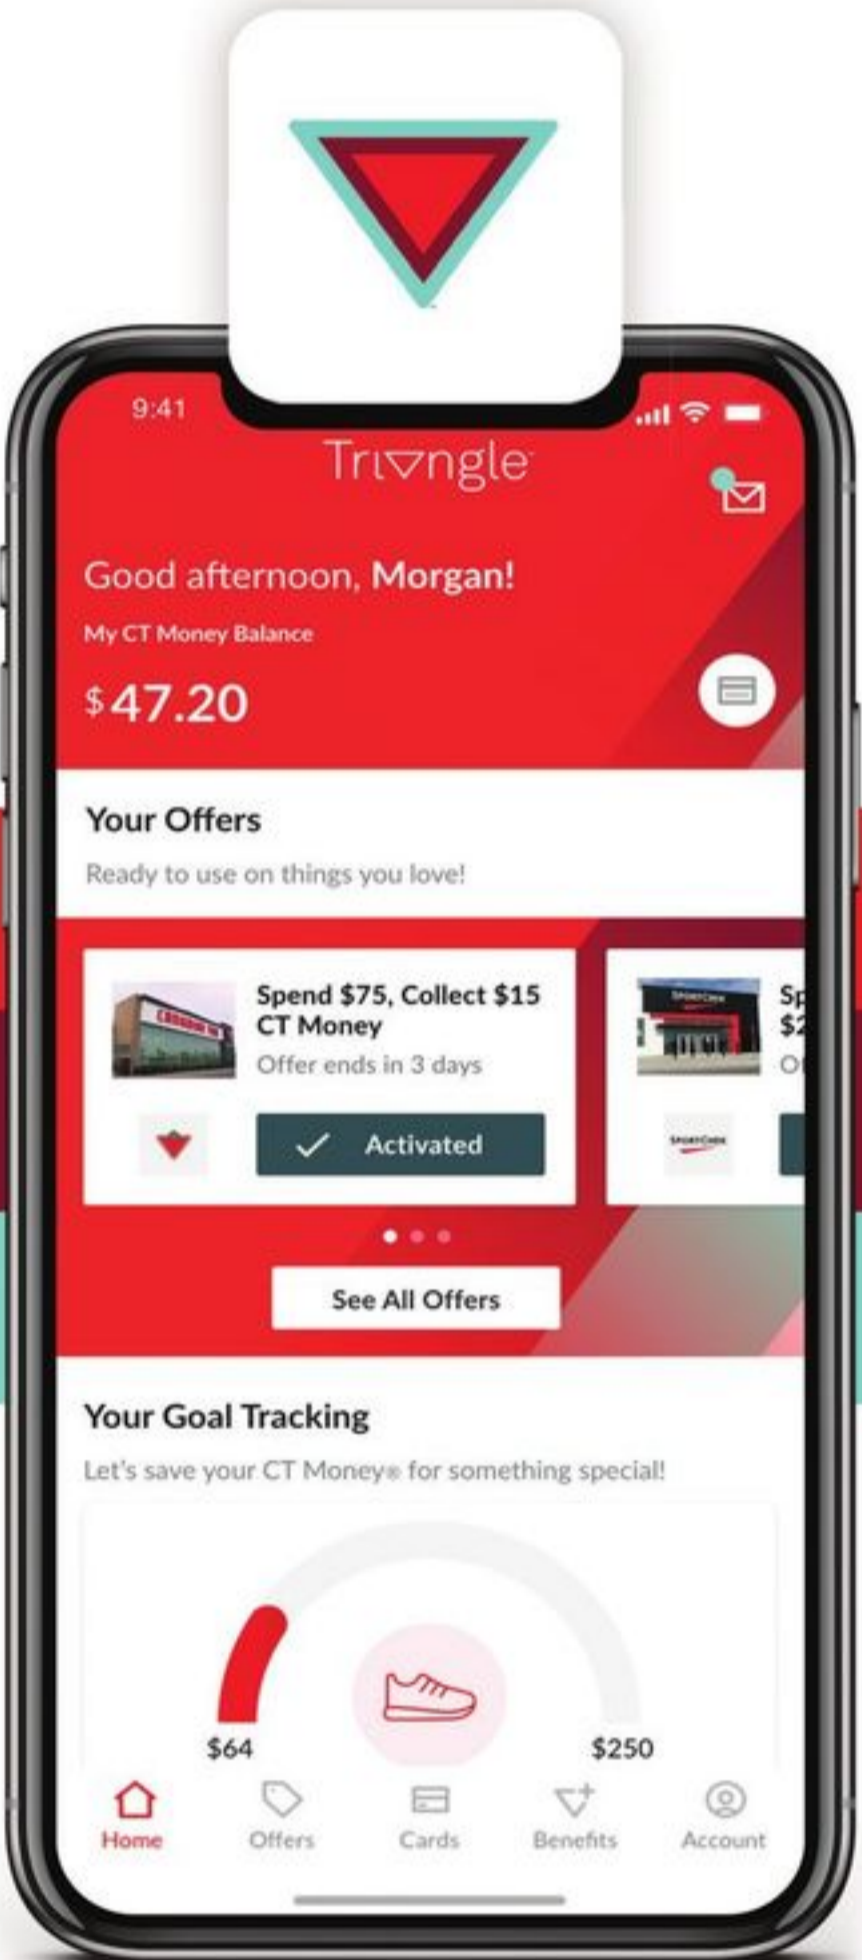

GREAT VALUE
\$12⁹⁹
Yard Waste 2-Ply Paper Bags, 20-Pack. 40-324-0.

\$4.99 Compostable 2-Ply Leaf Bags, 5-Pack. 42-972-8.

MAKE THE MOST OF YOUR REWARDS

with the Triangle App!

LEARN MORE

SAVE UP TO \$100

• Sale 499.99 20.84/24 mo** Reg 599.99 Digital Electric Smoker. Pellet/wood chips. 85-1780-4. • Sale 399.99 16.67/24 mo** Reg 469.99 The Original 4-Back Electric Smoker. 78-0026-6.