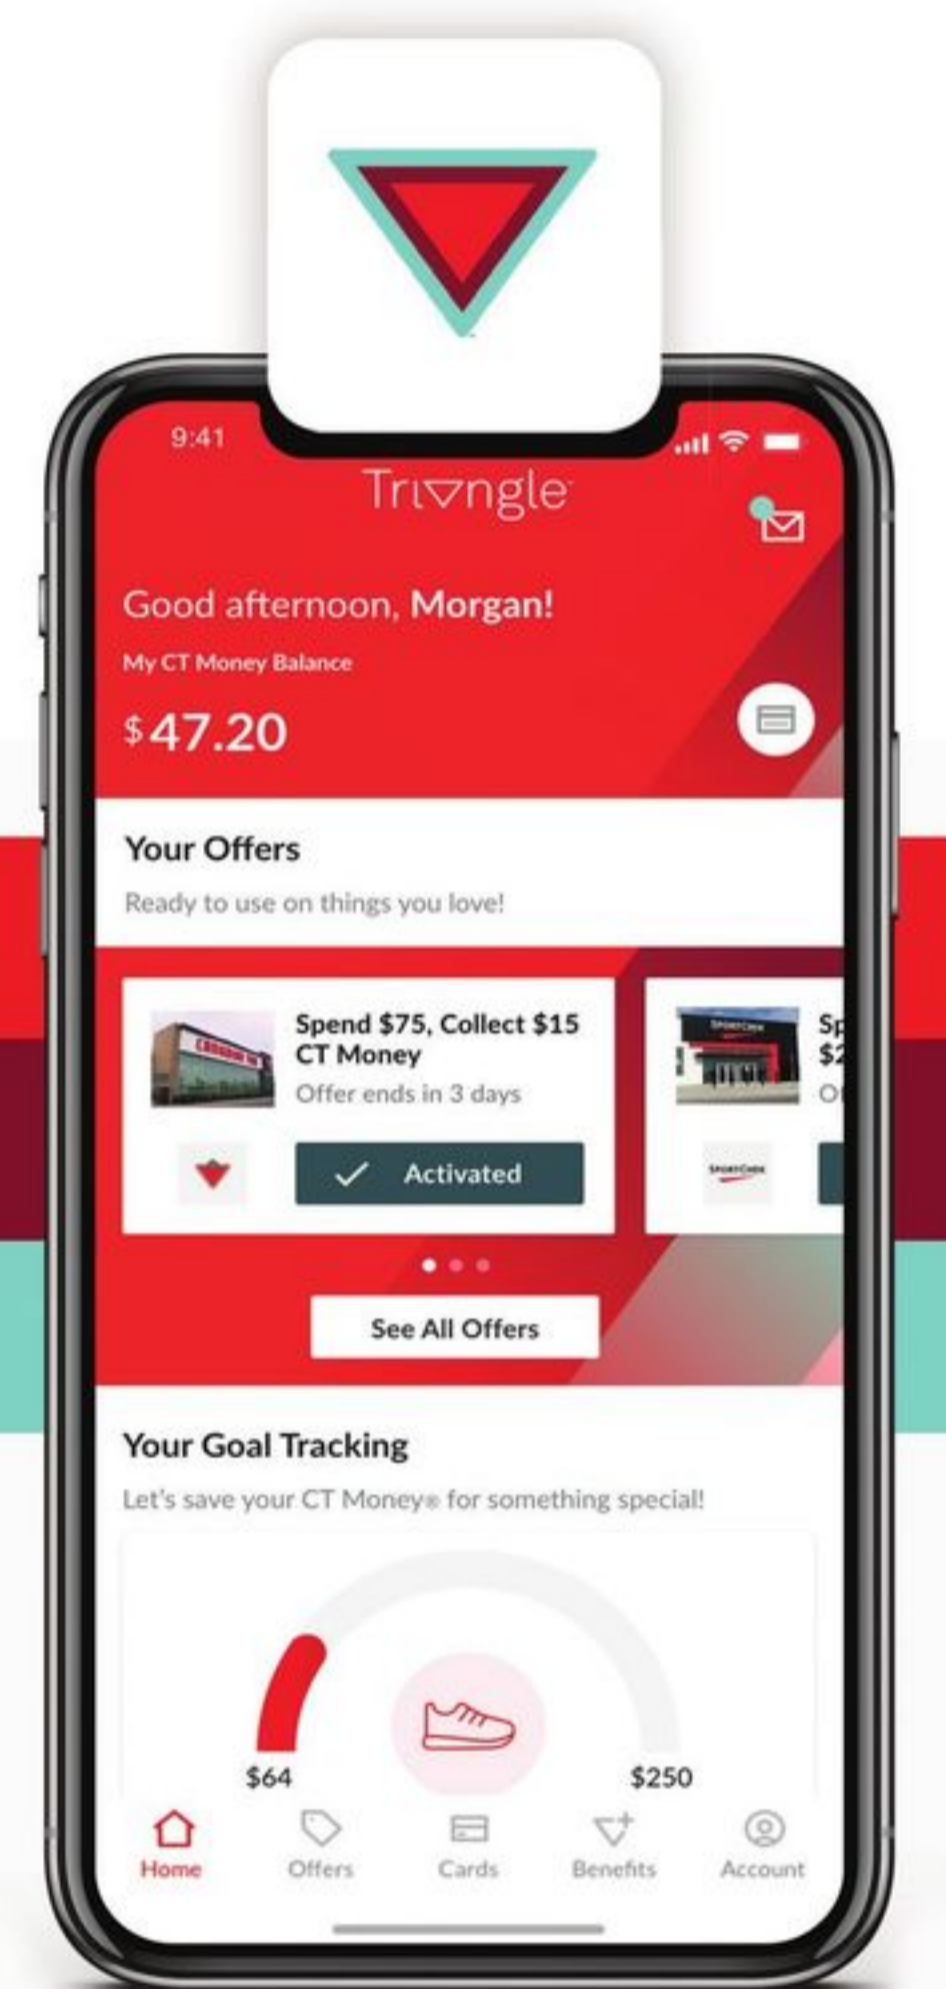

GREAT VALUE
\$12⁹⁹
Yard Waste 2-Ply Paper Bags, 20-Pack. 40-324-0.

\$4.99 Compostable 2-Ply Leaf Bags, 5-Pack. 42-972-8.

MAKE THE MOST OF YOUR REWARDS

with the
Triangle App!

LEARN MORE

SAVE UP TO \$100

• Sale 499.99 20.84/24 mo** Reg 599.99 Digital Electric Smoker. Pellet/wood chips. 85-1780-4. • Sale 399.99 16.67/24 mo** Reg 469.99 The Original 4-Rack Electric Smoker. 78-0026-6.