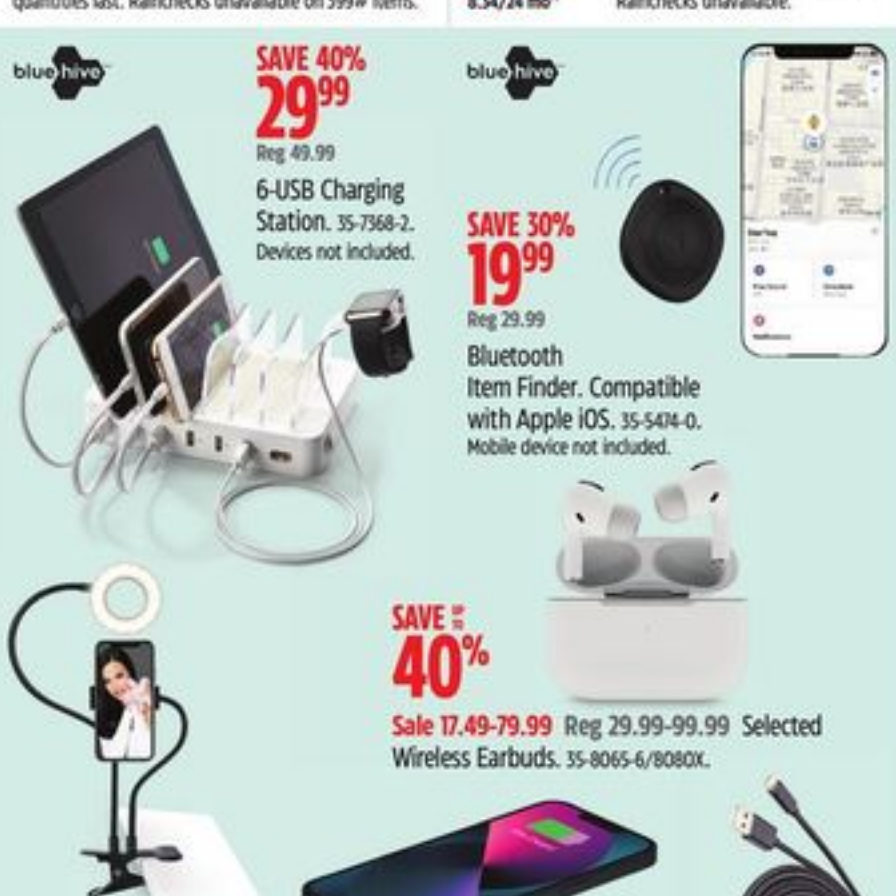

SAVE 40%
29.99 Reg 49.99 6-USB Charging Station. 35-7668-2. Devices not included.
SAVE 30%
19.99 Reg 29.99 Bluetooth Item Finder. Compatible with Apple iOS. 35-5474-0. Mobile device not included.
SAVE 40%
Sale 17.49-79.99 Reg 29.99-99.99 Selected Wireless Earbuds. 35-8065-6/8080X.