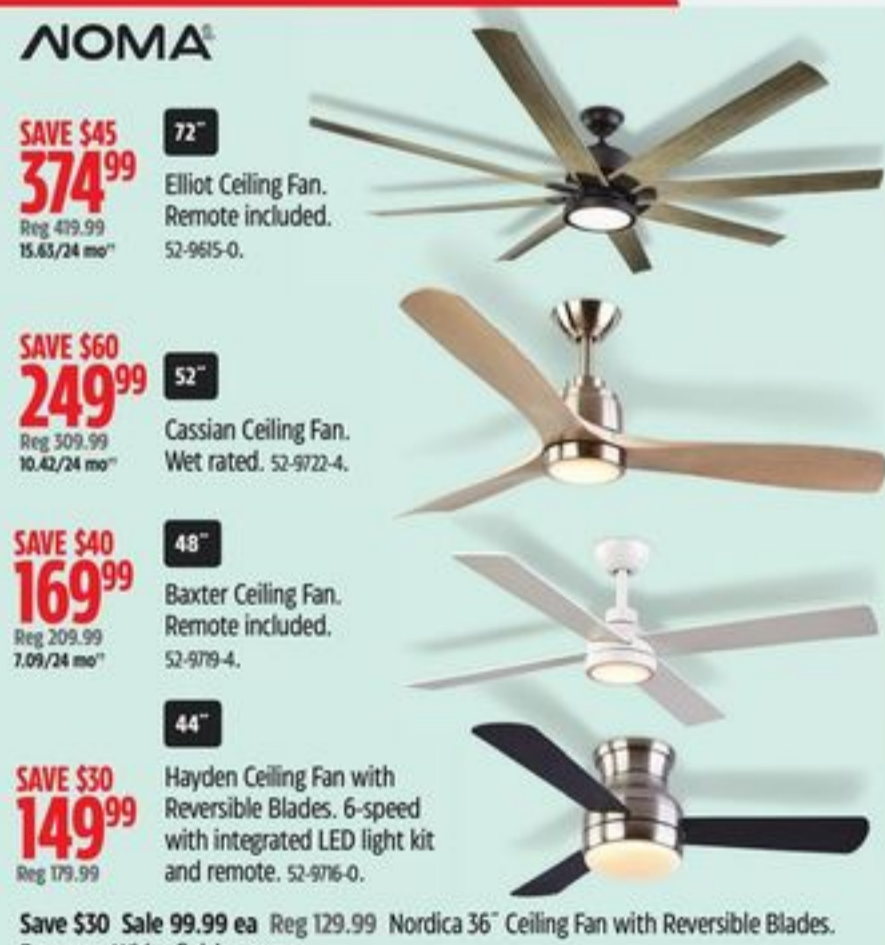

SAVE $45
72"
374.99 Elliot Ceiling Fan. Remote included. 52-9615-0.
SAVE $60
52"
249.99 Cassian Ceiling Fan. Wet rated. 52-9722-4.
SAVE $40
48"
169.99 Baxter Ceiling Fan. Remote included. 52-979-4.
SAVE $30
44"
149.99 Hayden Ceiling Fan with Reversible Blades. 6-speed with integrated LED light kit and remote. 52-976-0.
Save $30 Sale 99.99 ea Reg 129.99 Nordica 36" Ceiling Fan with Reversible Blades. Brown or White finish. 52-944x.