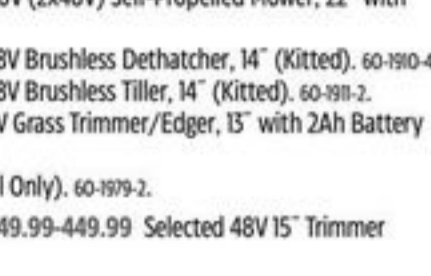

SAVE $50

YARDWORKS™