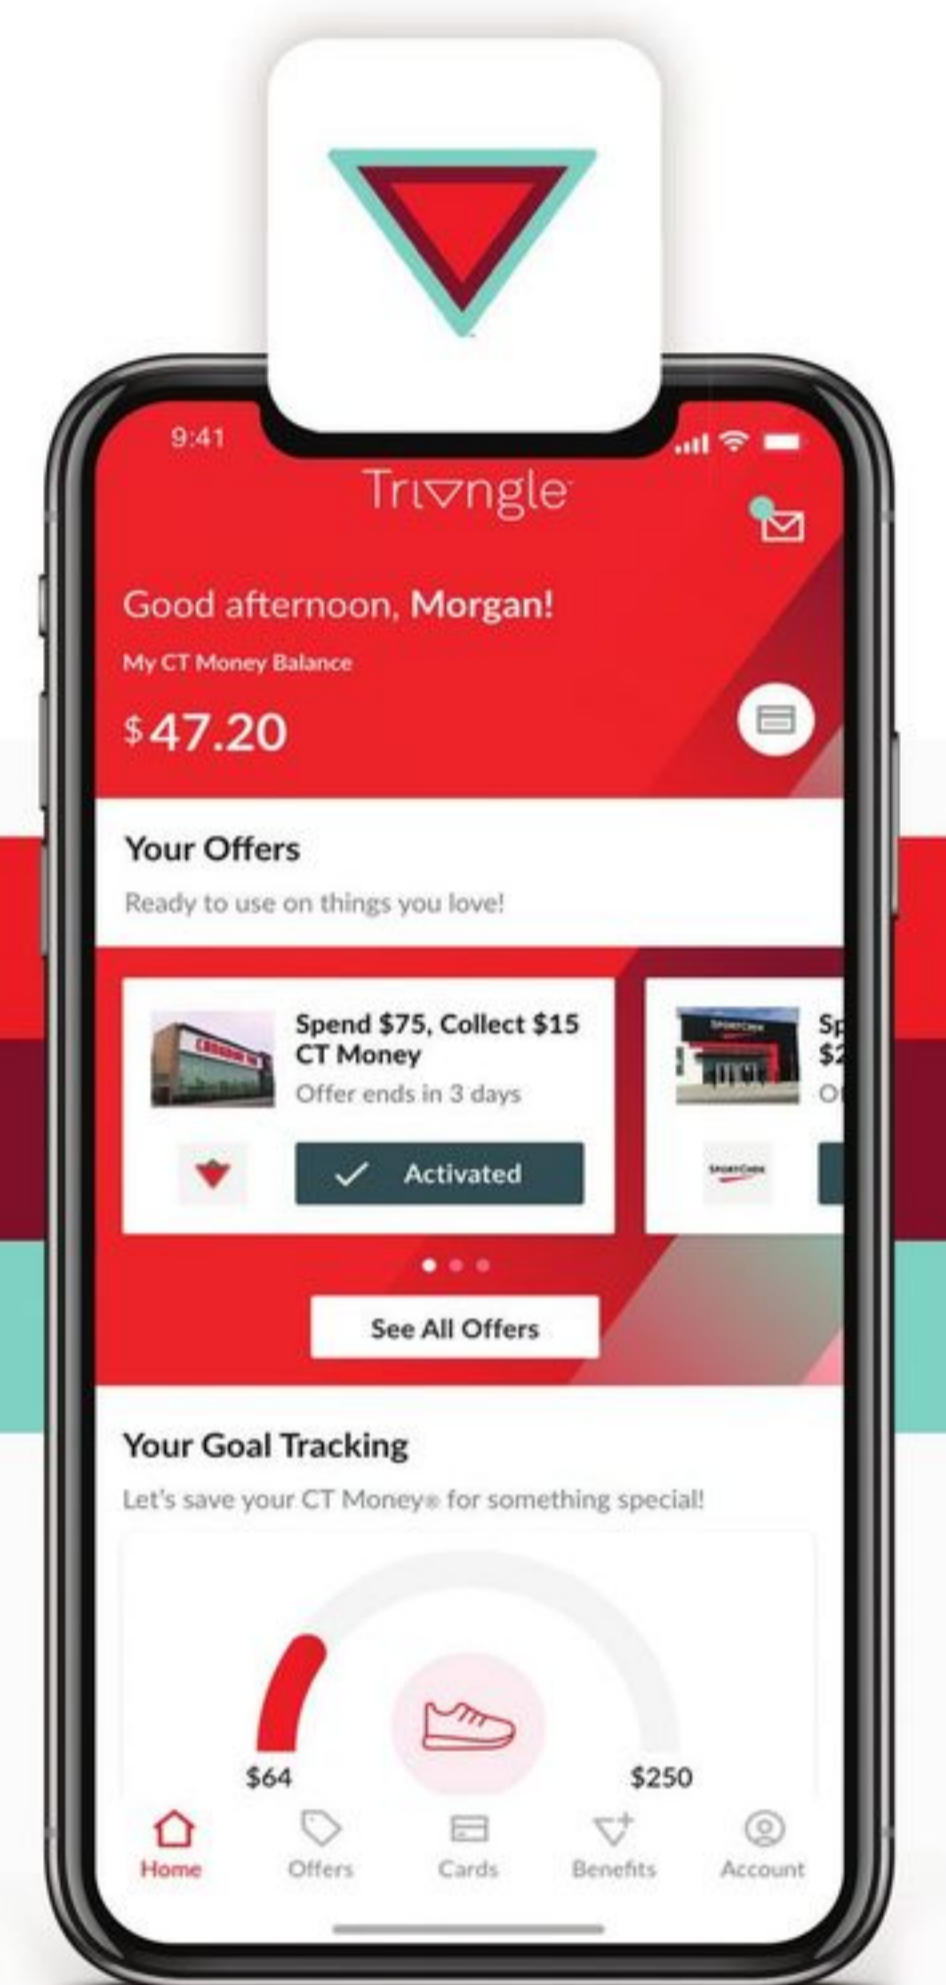

GREAT VALUE
\$12⁹⁹

Yard Waste 2-Ply Paper Bags, 20-Pack, 40-324-0.

\$4.99 Compostable 2-Ply Leaf Bags, 5-Pack, 42-972-8.

MAKE THE MOST OF YOUR REWARDS

with the
Triangle App!

LEARN MORE

SAVE UP TO \$100

● Sale 499.99 20.84/24 mo** Reg 599.99 Digital Electric Smoker. Pellet/wood chips. 85-1780-4. ● Sale 399.99 16.67/24 mo** Reg 469.99 The Original 4-Rack Electric Smoker. 78-0026-6.