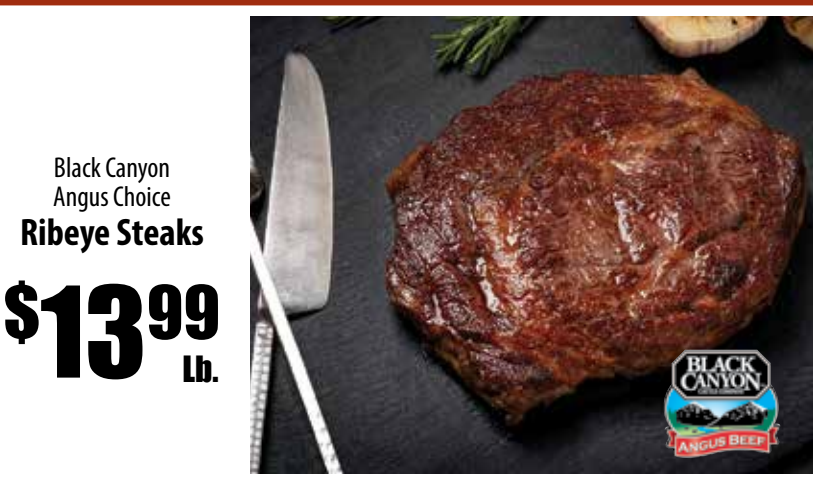

Black Canyon Angus Beef Shoulder Steaks Family Pack

**\$4.99**  
Lb.

Prairie Fresh Bone-In Breakfast Pork Chops

**\$3.99**  
Lb.

Black Canyon Angus Beef Lean Stew Meat

**\$5.99**  
Lb.

Bone-In Beef Shank

**\$3.99**  
Lb.