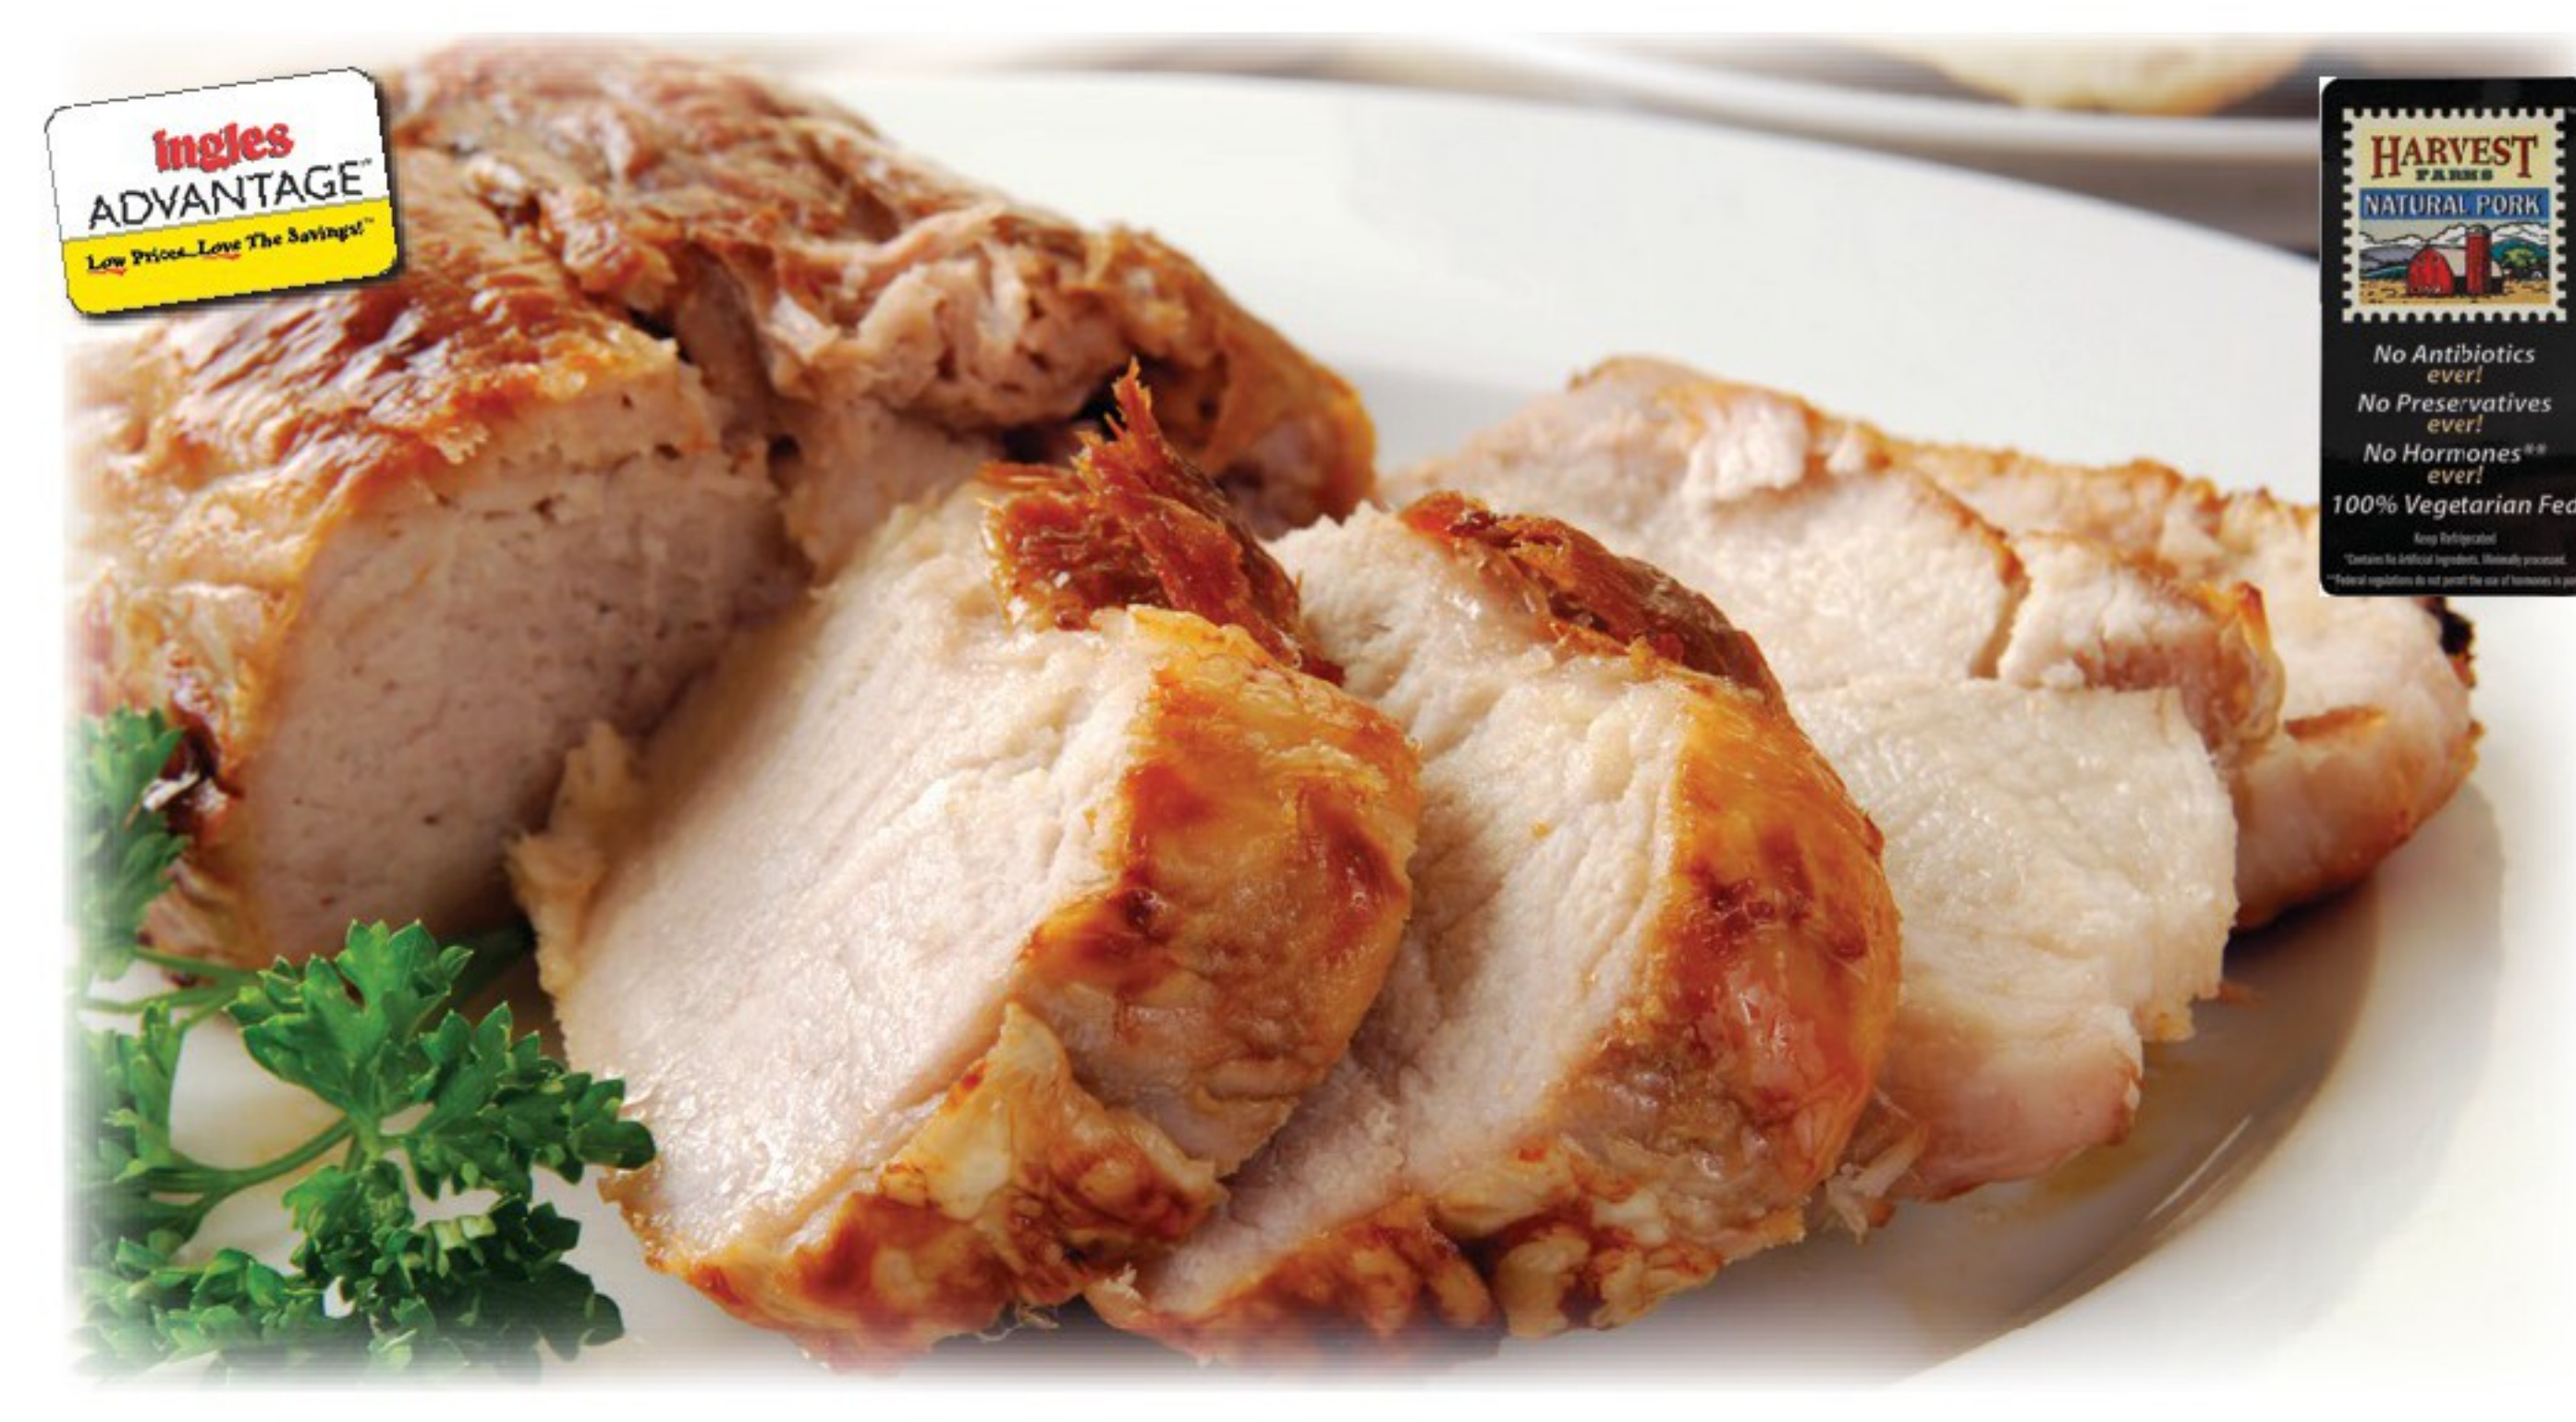

Meat & Seafood

HARVEST FARMS
ALL NATURAL
PORK TENDERLOIN
SAVE 1.00 Lb.

$5.98
Lb.