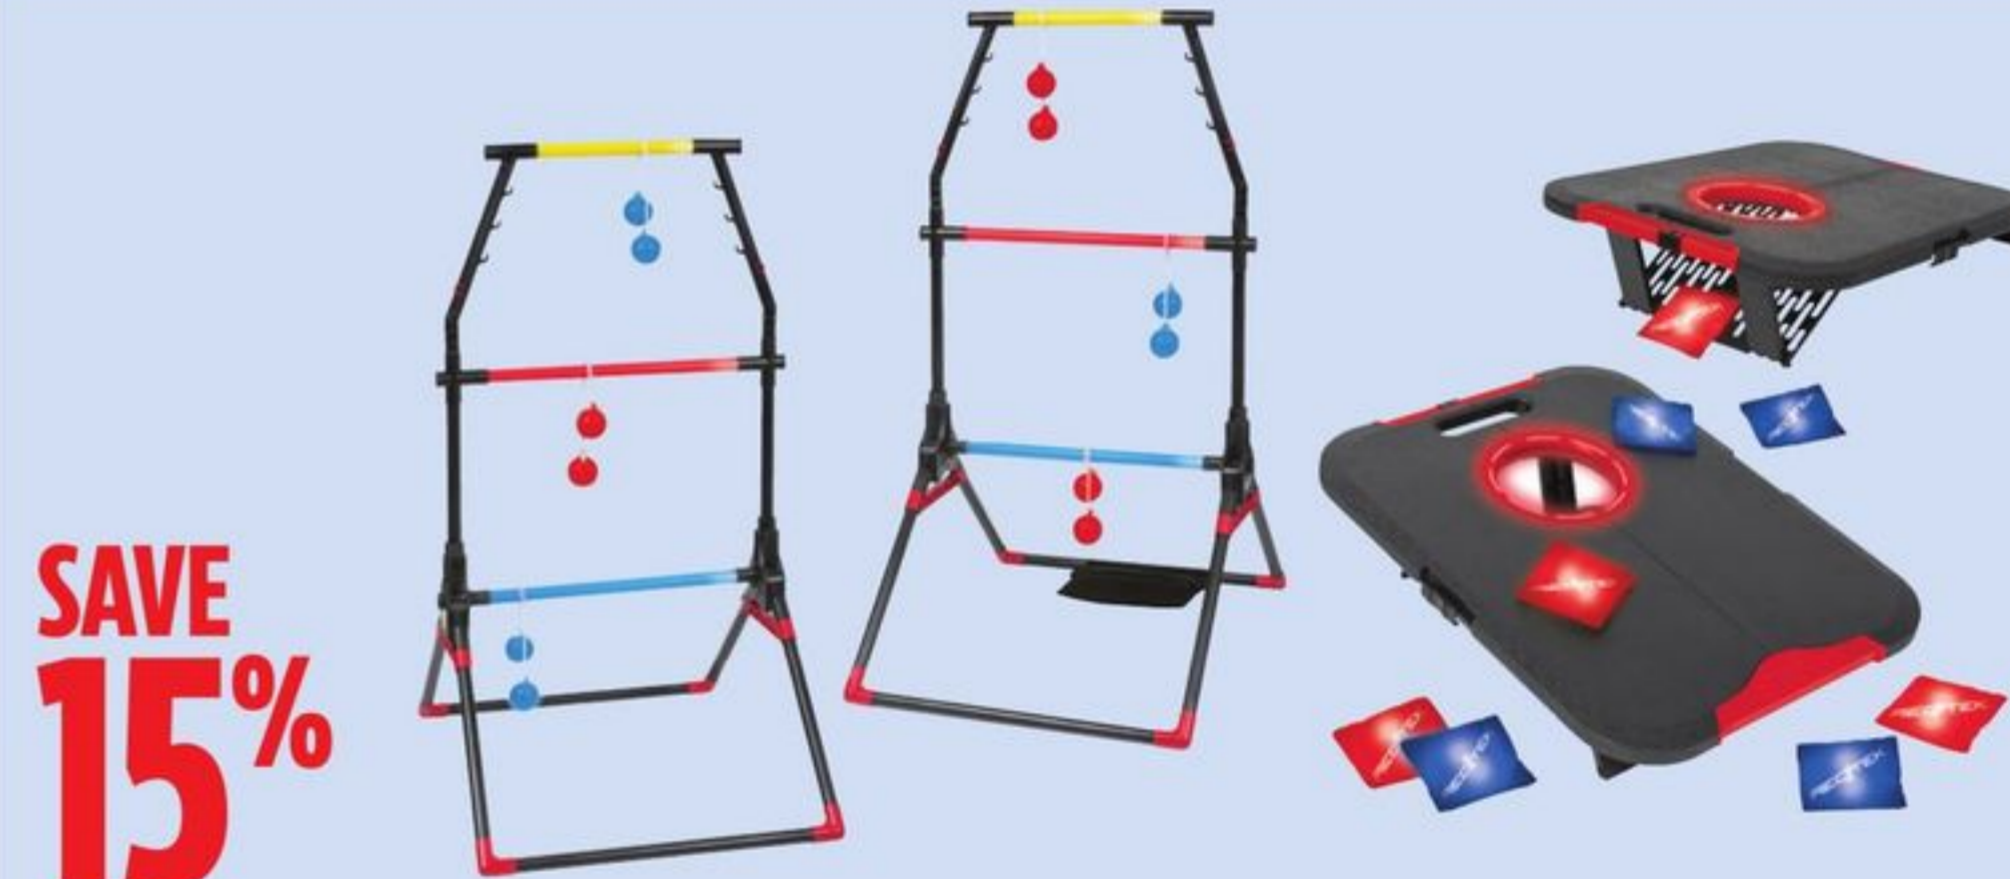

SAVE 15%
Sale 16.99-59.99 Reg 19.99-69.99 Selected Outdoor Games. 84-6992X/184-0761X.