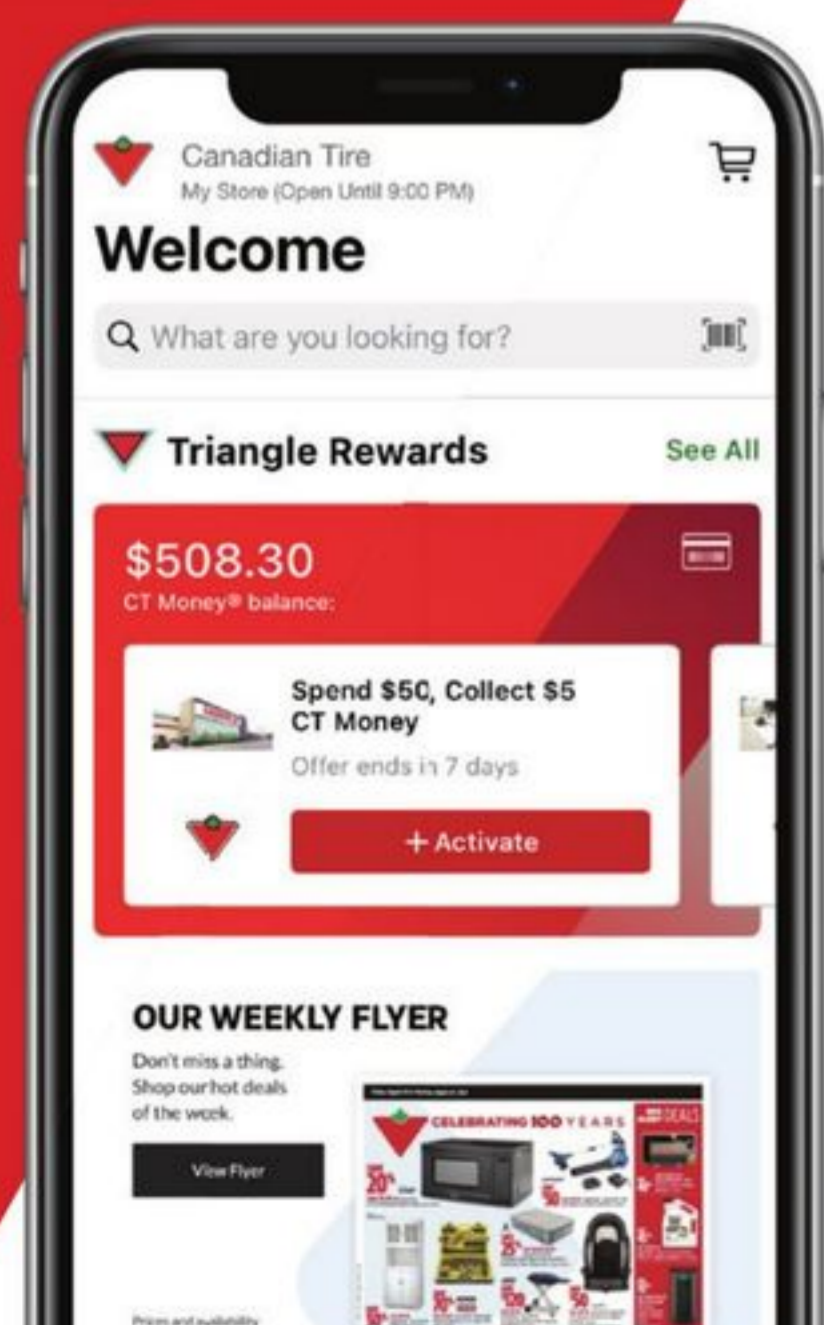

# Looking for the best deals?

Download the CT app for access to our digital flyer and to activate Triangle Rewards.

[Download Now](#)

**SHOP  
SMARTER  
AT**

SAVE UP TO  
**\$150**

**KidKraft**

NOW **899<sup>99</sup>**  
Reg 999.99  
37.50/24 mo\*\*