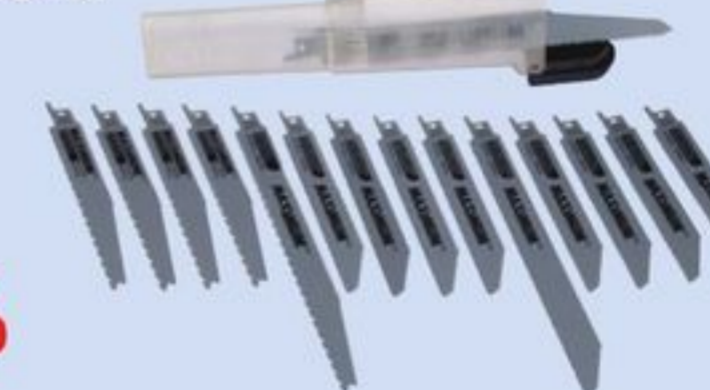

### MAXIMUM<sup>™</sup>

SAVE  
**50%**

Sale 26.49 Reg 53.99 15-Pc

Reciprocating Saw Blade Set. 54-2556-8.

Save up to 50% Sale 15.99-62.99

Reg 29.99-89.99 Selected Saw Blades  
and Cutting Accessories. 54-1092X/55-6931-8.

### MAXIMUM<sup>™</sup>

SAVE  
**40%**

Sale 52.99 Reg 95.99 29-Pc Titanium-

Coated 7-Edge Drill Bit Set. 54-4087-2.

Save up to 55% Sale 14.99-69.99

Reg 29.99-124.99 Selected Drill or Driver  
Bit Sets. 54-0288X.