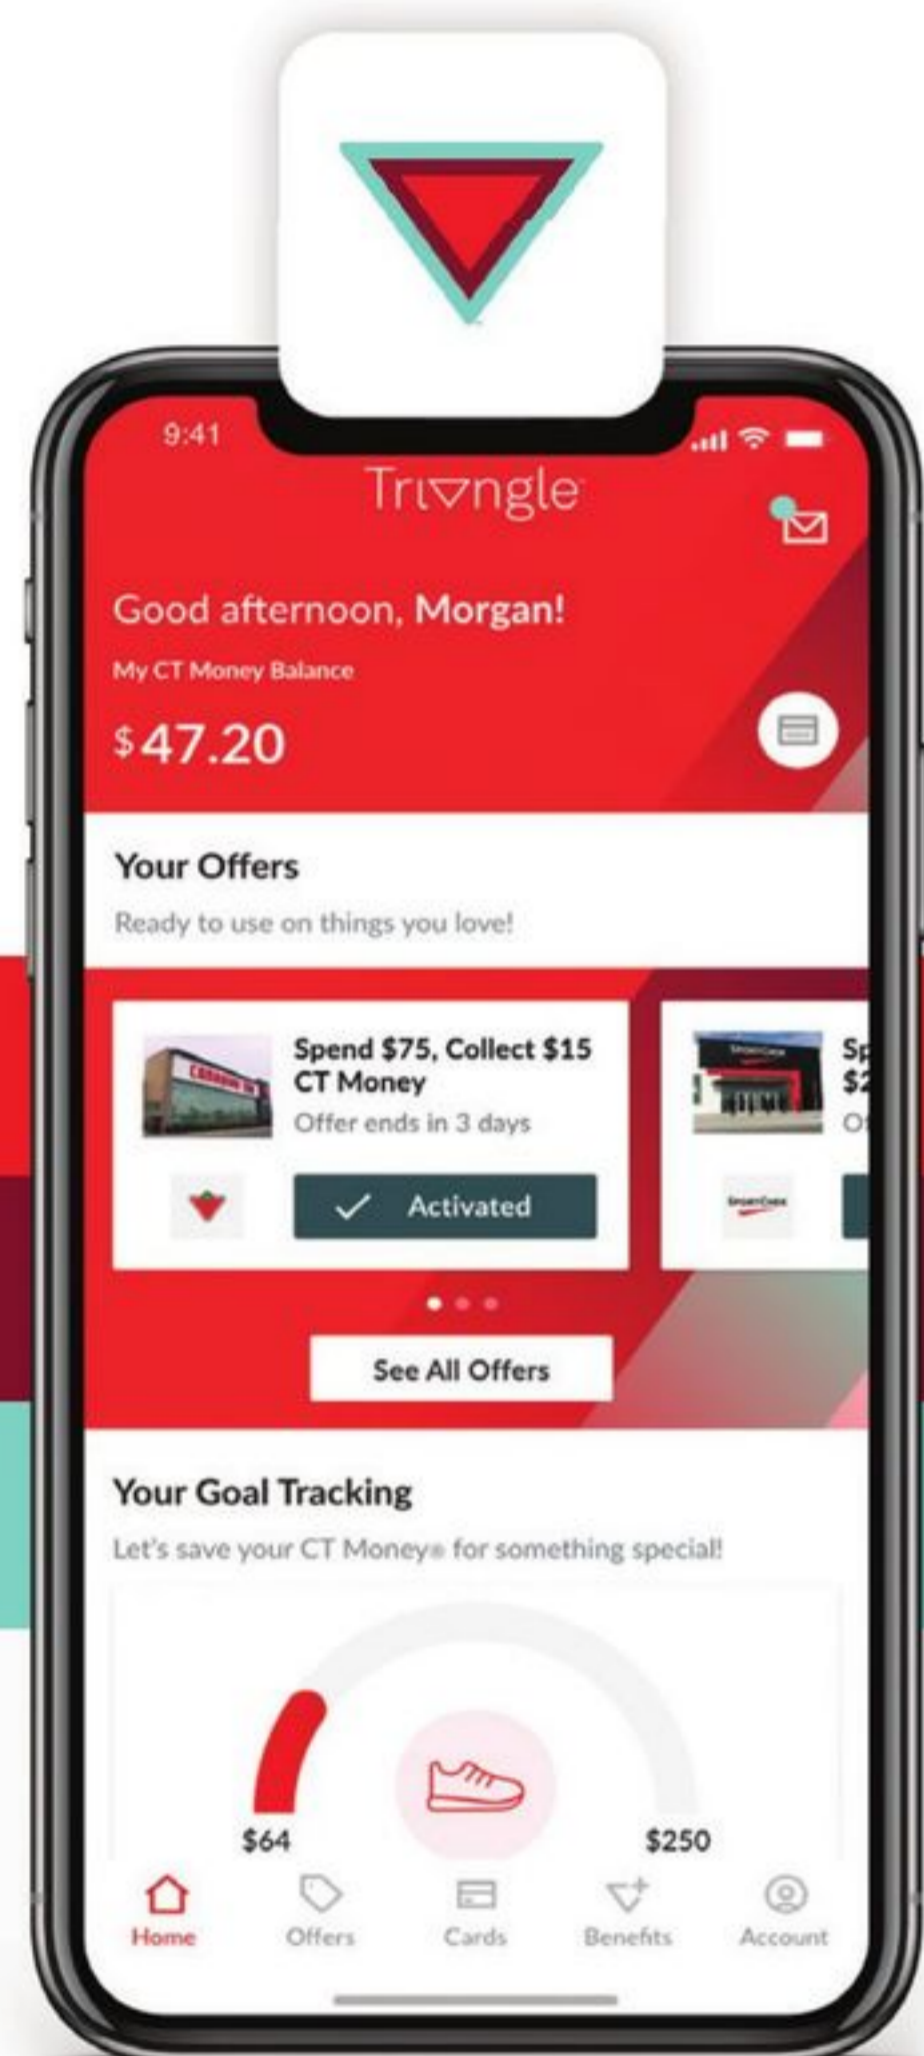

# MAKE THE MOST OF YOUR REWARDS

with the  
Triangle App!

LEARN MORE

**YARDWORKS**

**48V**

**SAVE \$50**  
**449<sup>99</sup>**

Reg 499.99  
18.75/24 mo\*\*

48V Brushless  
Dethatcher, 14"  
(Kitted). 60-1910-4.