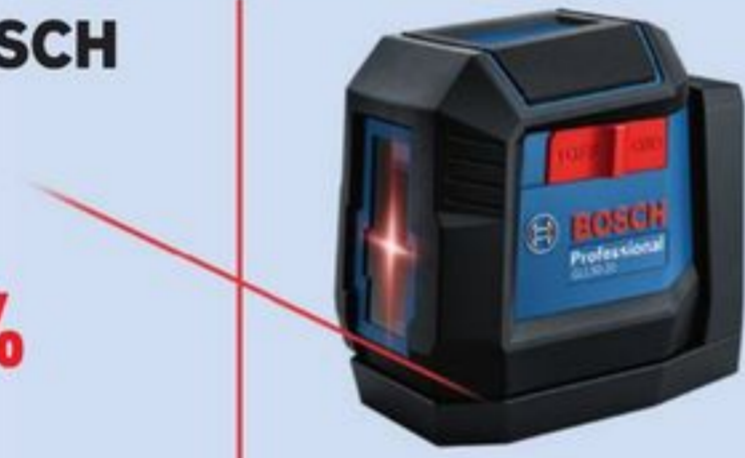

LINCOLN ELECTRIC

SAVE $170

Sale 799.99 33.34/24 mo^{††} Reg 969.99

MIG-Pak 140 Wire-Feed Welder. 58-8040-0.

Save $100 Sale 1299.99 54.17/24 mo^{††}

Reg 1399.99 MIG-Pak 180 Multi-Process Welder. 58-0100-6.