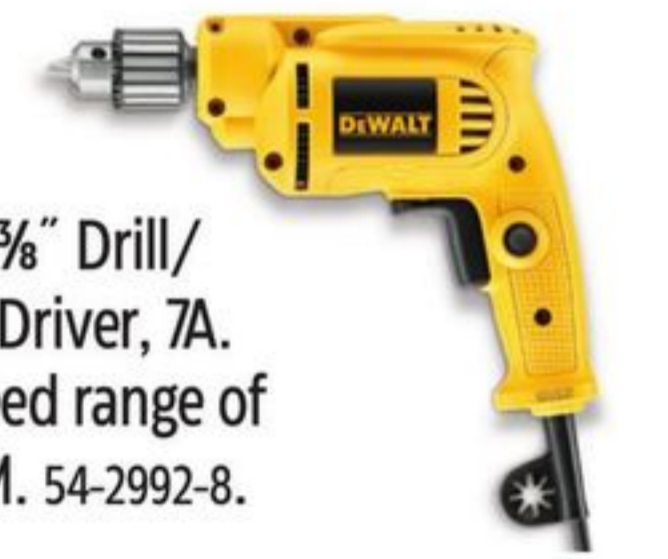

SAVE $45
74⁹⁹
Reg 119.99

3/8" Drill/Driver, 7A. Variable speed range of 0-2800 RPM. 54-2992-8.