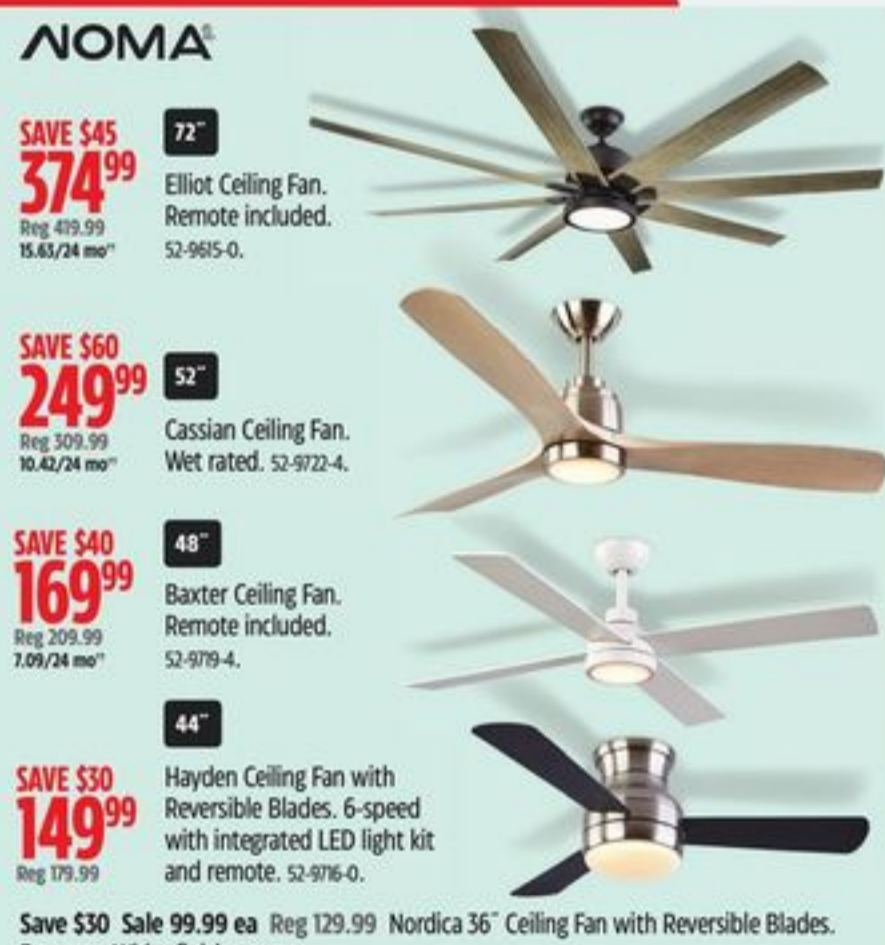

SAVE $45 **72"** **374.99** Elliot Ceiling Fan. Remote included. 52-9615-0.
SAVE $60 **52"** **249.99** Cassian Ceiling Fan. Wet rated. 52-9722-4.
SAVE $40 **48"** **169.99** Baxter Ceiling Fan. Remote included. 52-979-4.
SAVE $30 **44"** **149.99** Hayden Ceiling Fan with Reversible Blades. 6-speed with integrated LED light kit and remote. 52-976-0.
Save $30 **Sale 99.99 ea** Reg 129.99 Nordica 36" Ceiling Fan with Reversible Blades. Brown or White finish. 52-944x.