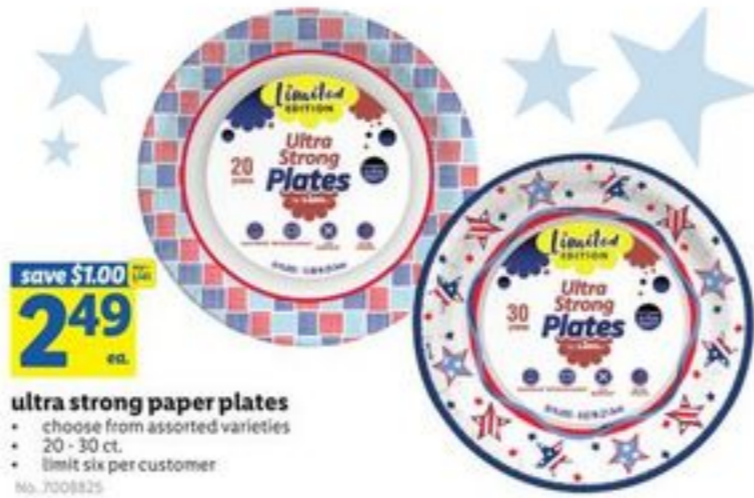

save $1.00 **2.49** ea.

ultra strong paper plates
• choose from assorted varieties
• 20 - 30 ct.
• limit six per customer
No. 700825

save $1.00 **2.99** /pk. ea.

pastel de nata egg custard tart
No. 700546

save 40¢ **49¢** ea.