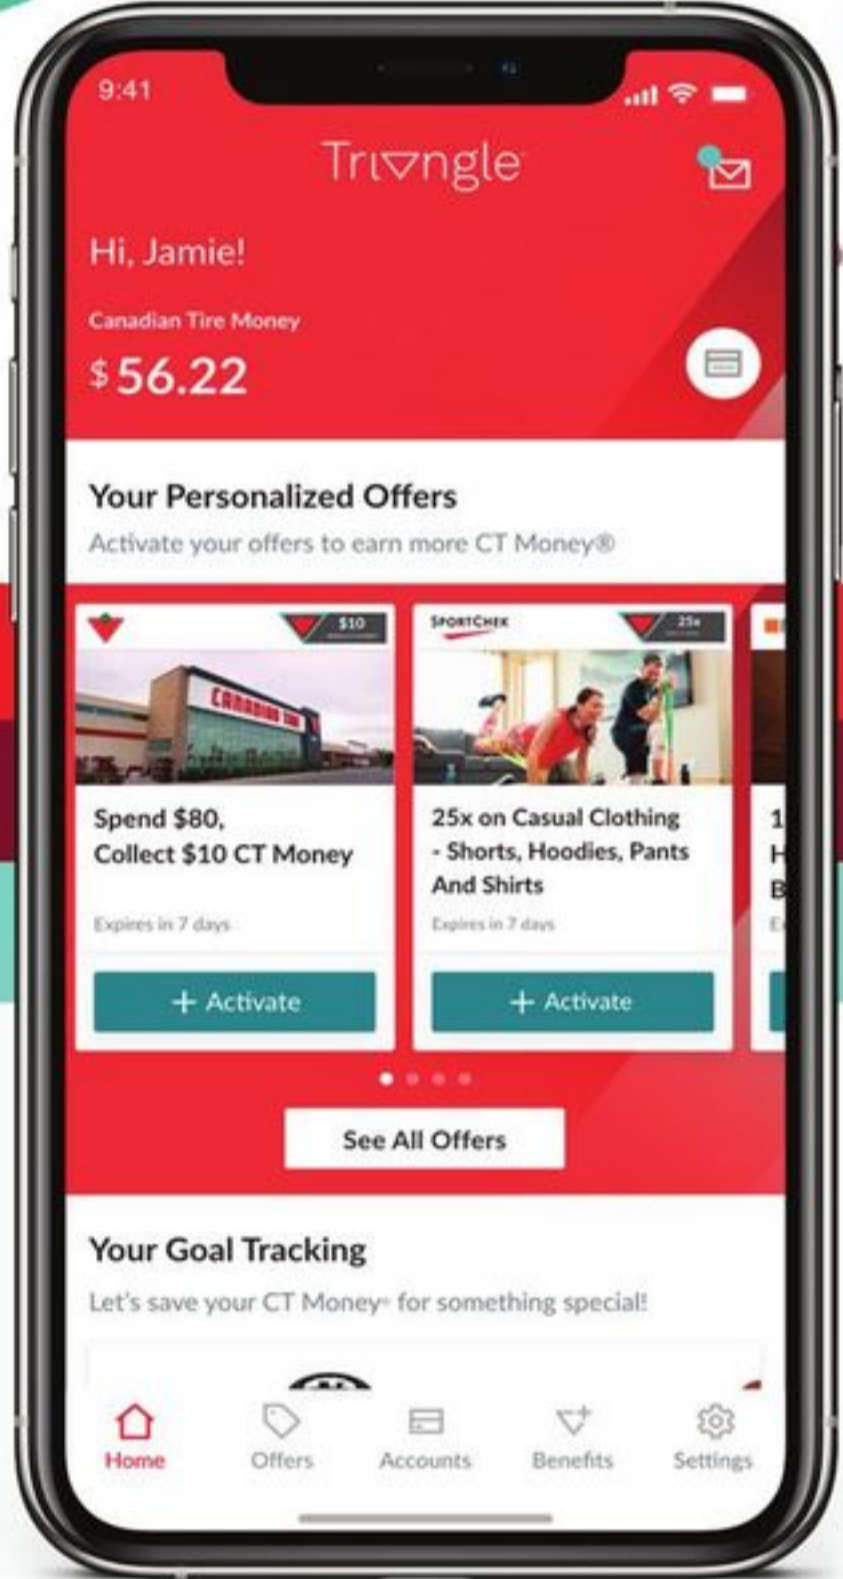

● Sale 99.99 Reg 159.99
SmoothStyle Heated Comb Straightener & Smoother. 43-8035-4.

● Sale 199.99 8.34/24 mo** Reg 249.99
SpeedStyle High-Velocity Hair Dryer. 43-8857-2.

**Make the
most of your
rewards with the
Triangle App**