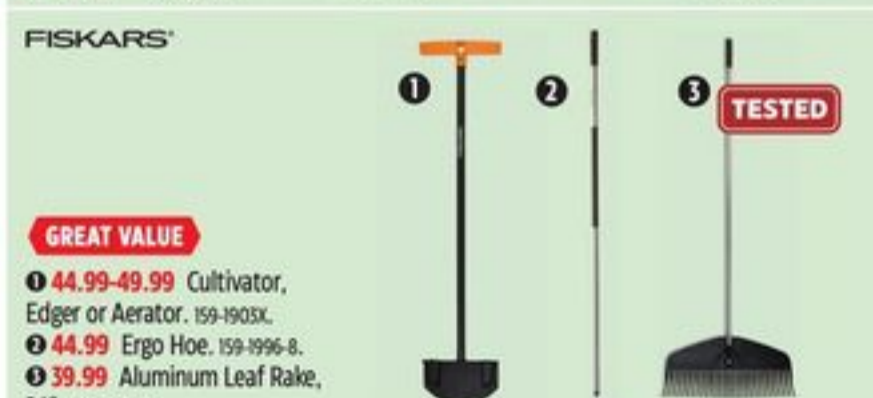

YARDWORKS™
Tempo
Non-Slip
SAVE 20%
Sale 19.99 Reg 24.99
24" Jumpstart Leaf
Rake. 59-1991-6.

Corral
GREAT VALUE
224.99
6 Cu-Ft Industrial
Wheelbarrow. 60-4534-2.
Colours may vary.