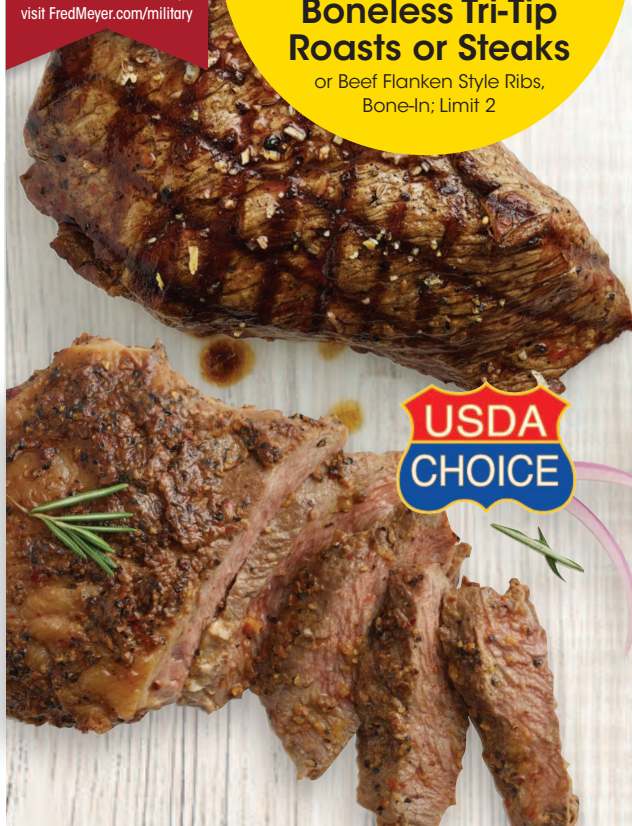

**MILITARY DISCOUNT**  
TAKE AN EXTRA 10% OFF  
ON IN-STORE PURCHASES  
THURSDAY, MAY 16  
For details & exclusions,  
visit FredMeyer.com/military

**\$5.97**  
/LB

With Card  
**Boneless Tri-Tip Roasts or Steaks**  
or Beef Flanken Style Ribs,  
Bone-In; Limit 2

**\$1.99**  
/LB  
With Card

Organic  
**Honeycrisp Apples**

**\$3.88**  
/LB

With Card  
**California Red Cherries**

**USDA CHOICE**

80% Lean  
**Ground Beef**  
**\$2.99**  
/LB  
With Card

Sold in a 3 lb Roll for \$8.97  
or Jennie-O 93% Lean  
Ground Turkey, 16 oz  
Package for \$3.99 each